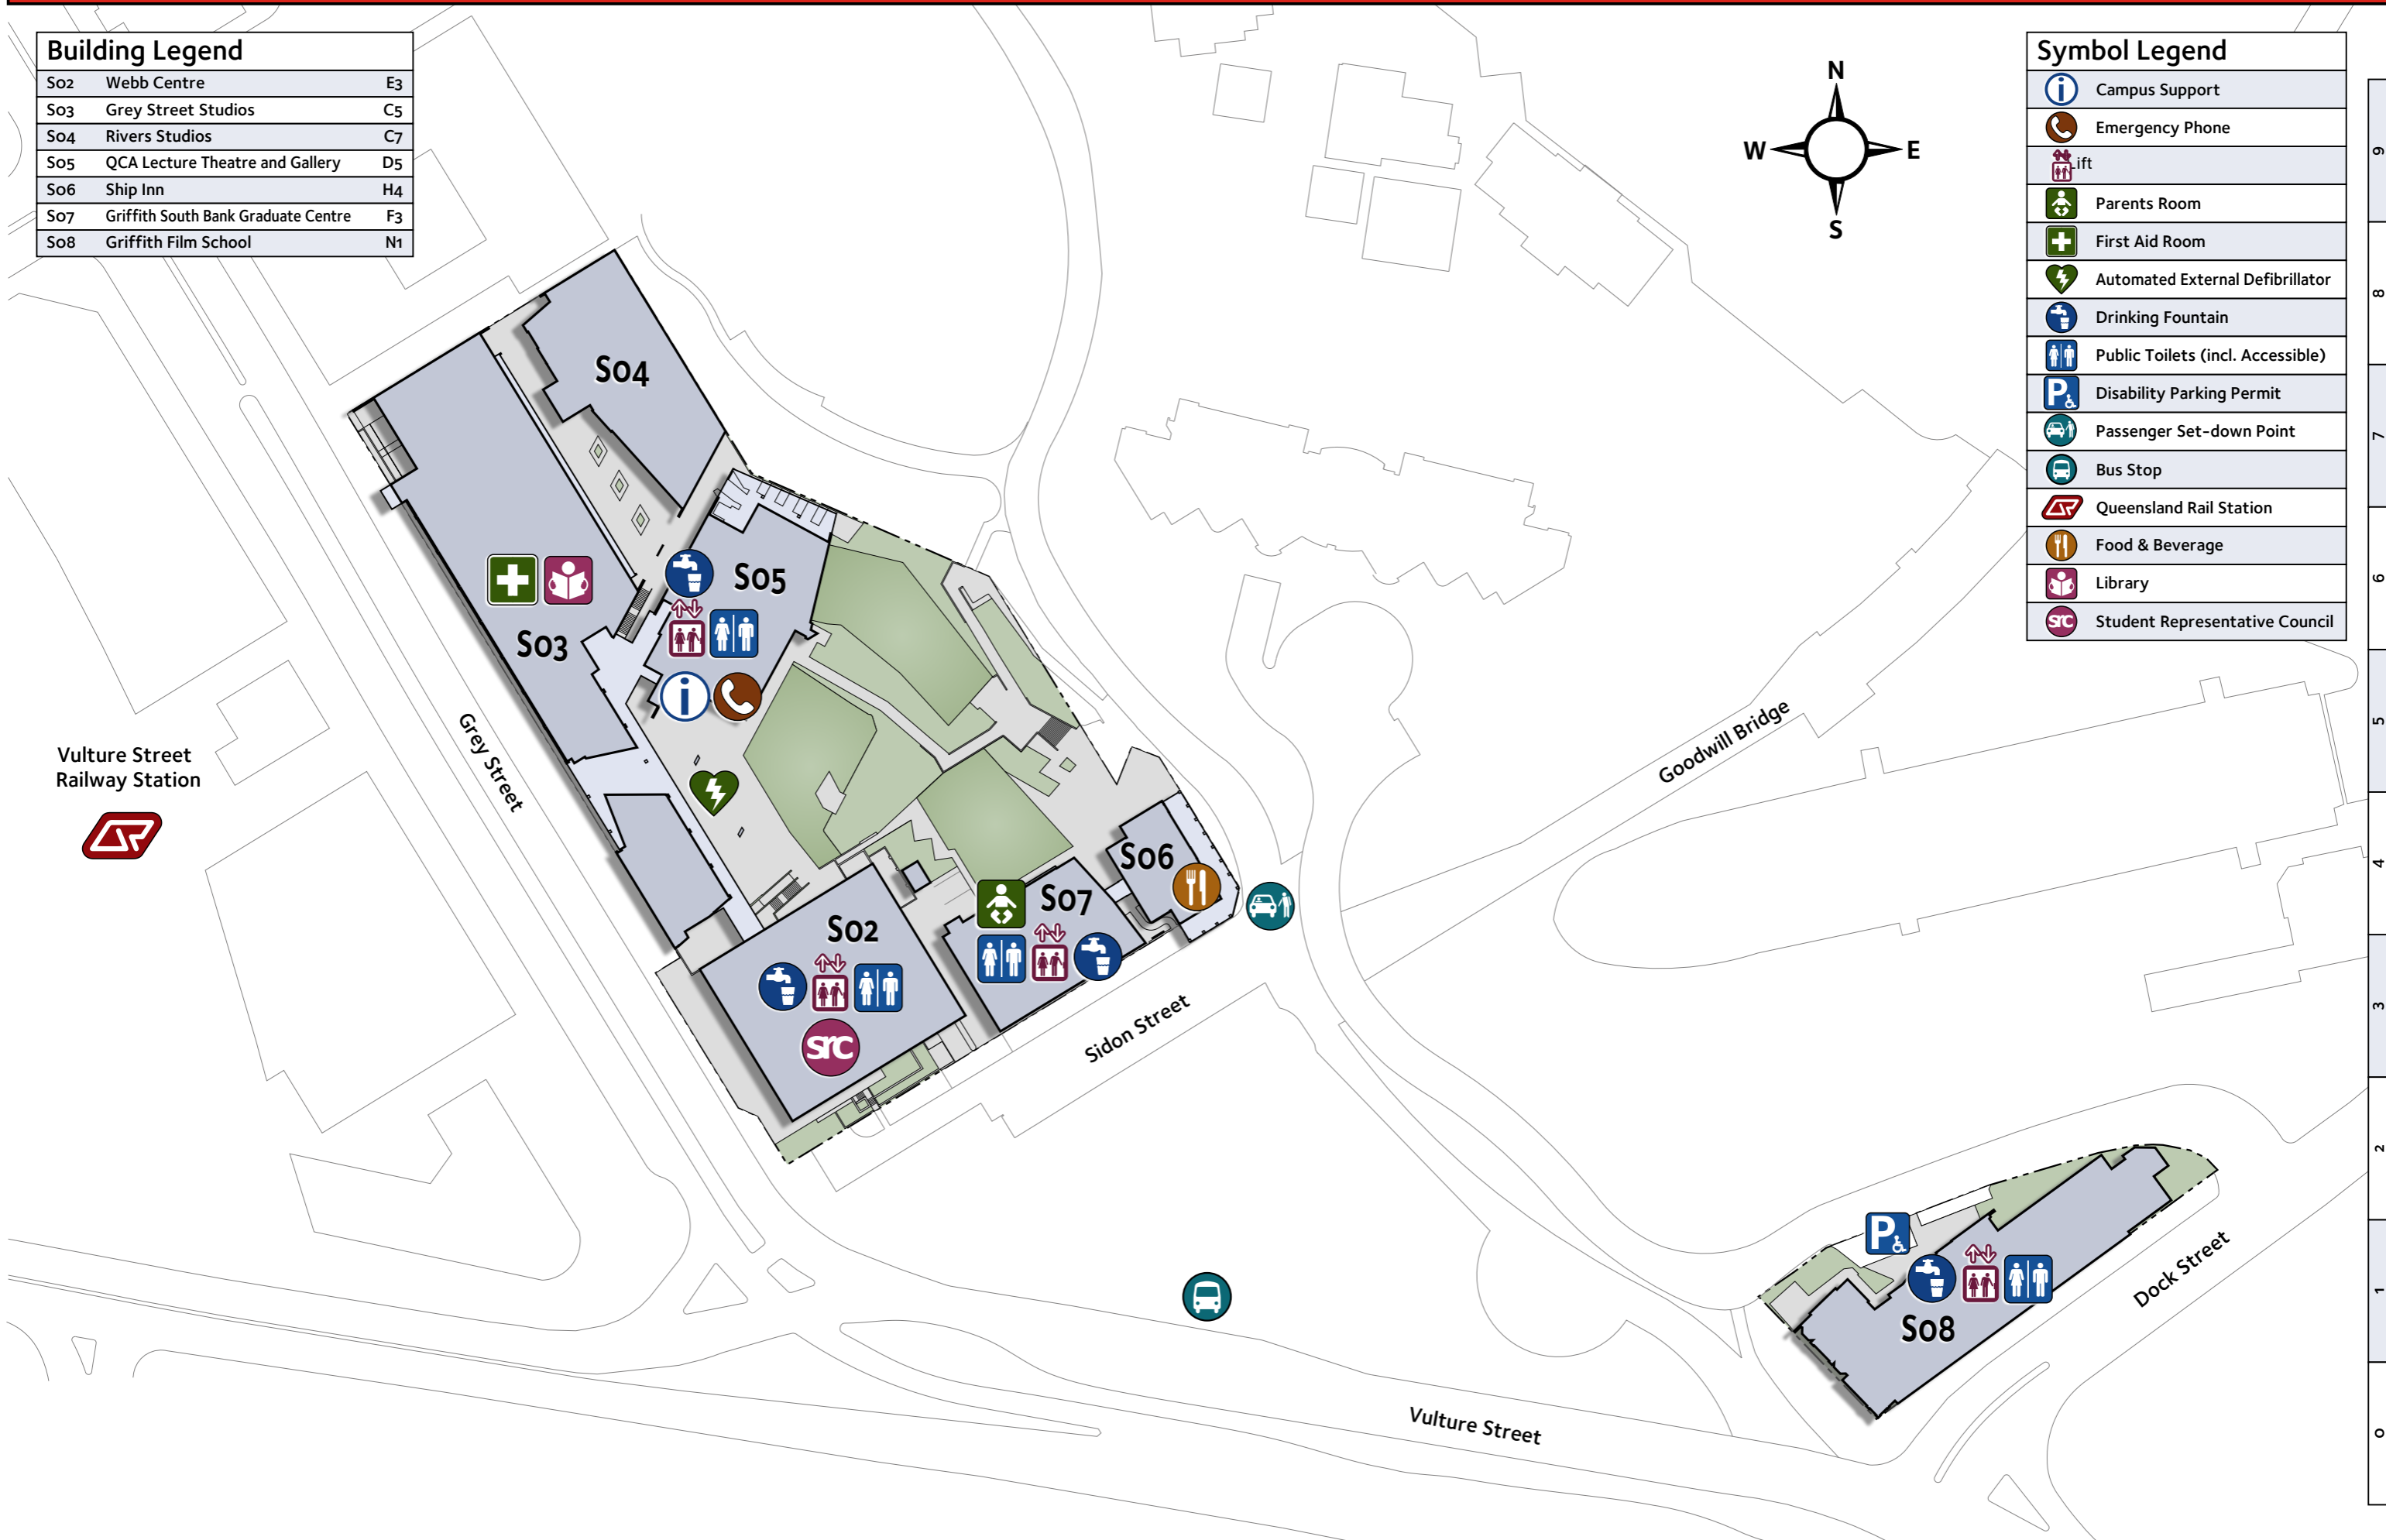

Building Legend		
So2	Webb Centre	E3
So3	Grey Street Studios	C5
So4	Rivers Studios	C7
So5	QCA Lecture Theatre and Gallery	D5
So6	Ship Inn	H4
So7	Griffith South Bank Graduate Centre	F3
So8	Griffith Film School	N1

Symbol Legend	
	Campus Support
	Emergency Phone
	Lift
	Parents Room
	First Aid Room
	Automated External Defibrillator
	Drinking Fountain
	Public Toilets (incl. Accessible)
	Disability Parking Permit
	Passenger Set-down Point
	Bus Stop
	Queensland Rail Station
	Food & Beverage
	Library
	Student Representative Council

Vulture Street Railway Station

April 2024

A	B	C	D	E	F	G	H	J	K	L	M	N	P	Q
---	---	---	---	---	---	---	---	---	---	---	---	---	---	---