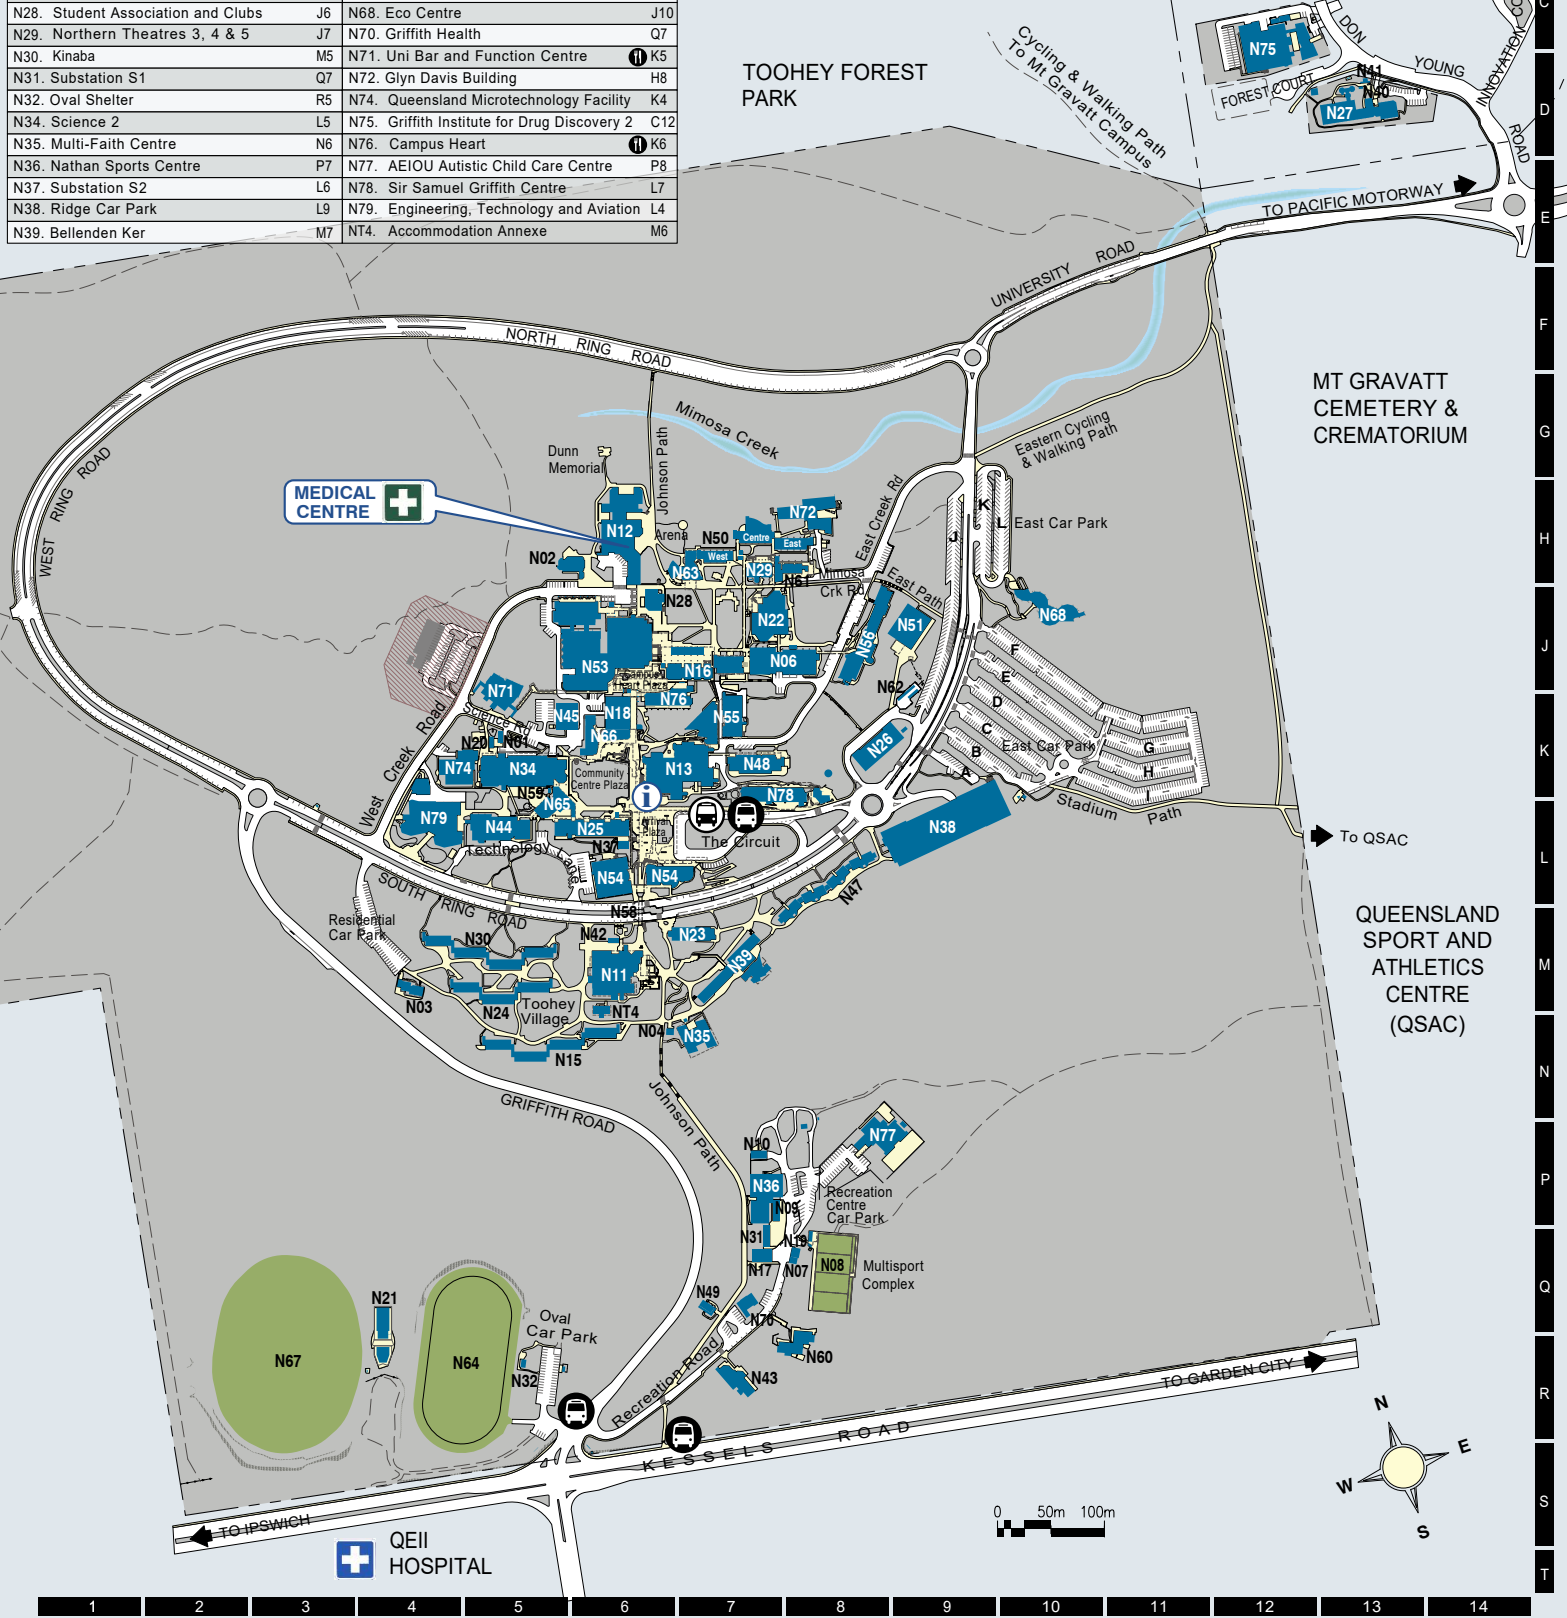

- Information/Security Office
- Food & Beverage
- Bus Stop
- Intercampus Bus Stop
- Under Construction