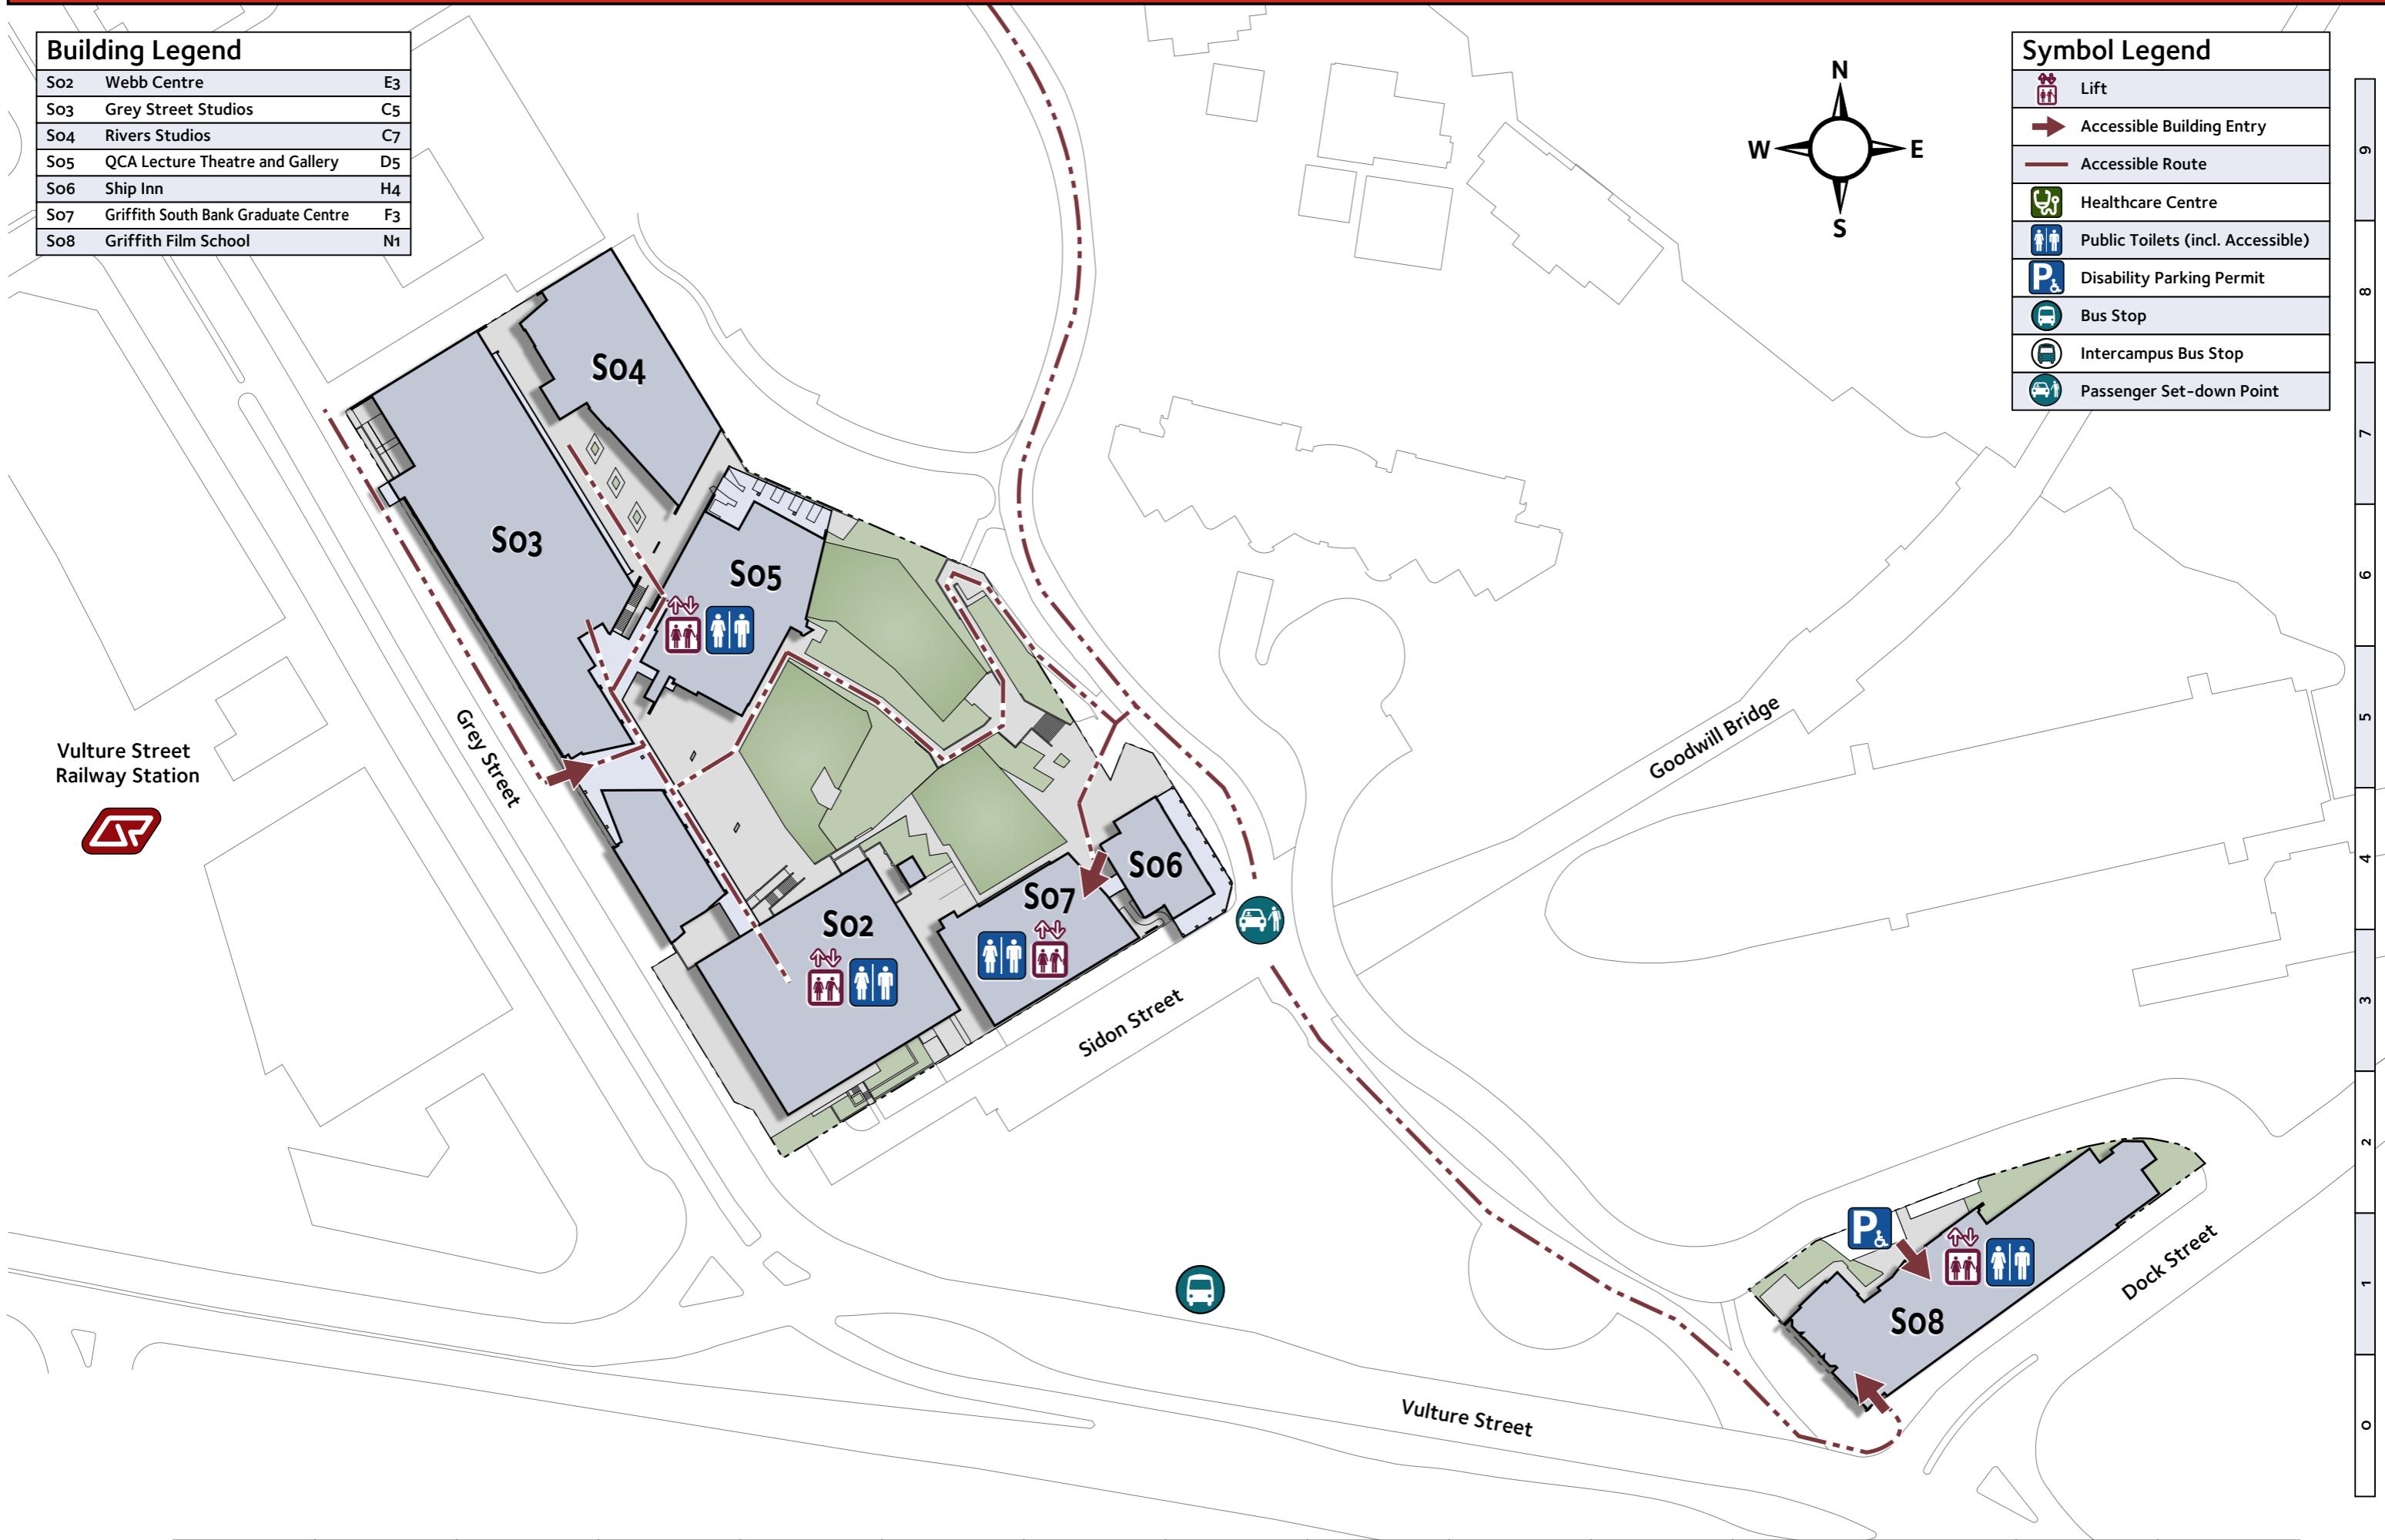

Building Legend		
So2	Webb Centre	E3
So3	Grey Street Studios	C5
So4	Rivers Studios	C7
So5	QCA Lecture Theatre and Gallery	D5
So6	Ship Inn	H4
So7	Griffith South Bank Graduate Centre	F3
So8	Griffith Film School	N1

Symbol Legend	
	Lift
	Accessible Building Entry
	Accessible Route
	Healthcare Centre
	Public Toilets (incl. Accessible)
	Disability Parking Permit
	Bus Stop
	Intercampus Bus Stop
	Passenger Set-down Point

September 2024 A B C D E F G H J K L M N P Q