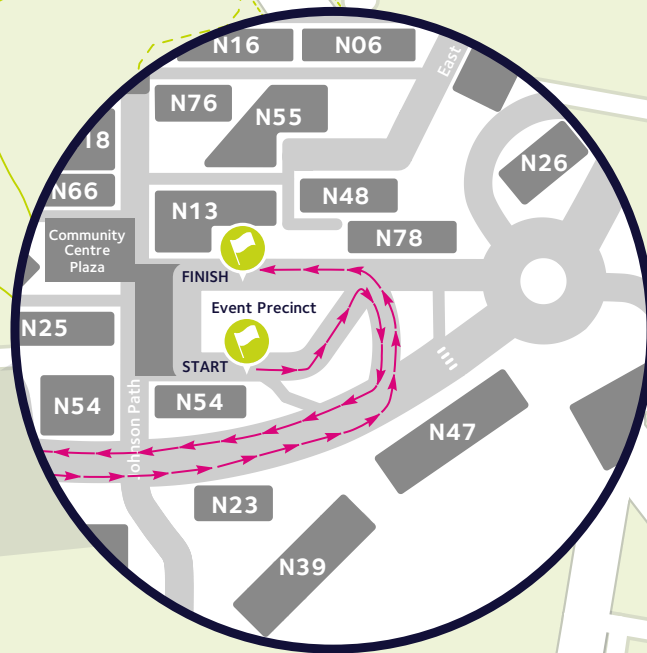

GRIFFITH SPORT **Toohy TRAIL RUN**

5KM COURSE MAP

TOOHEY FOREST

LEGEND

- Bitumen track
- Trails
- Rough/Uneven trails
- Start/Finish
- Water stations
- Toilets

WATER STATIONS:

Accessible at (approx):
0.9 km, 3.7 km, 4.3 km

GRIFFITH UNIVERSITY NATHAN CAMPUS

ELEVATION MAP