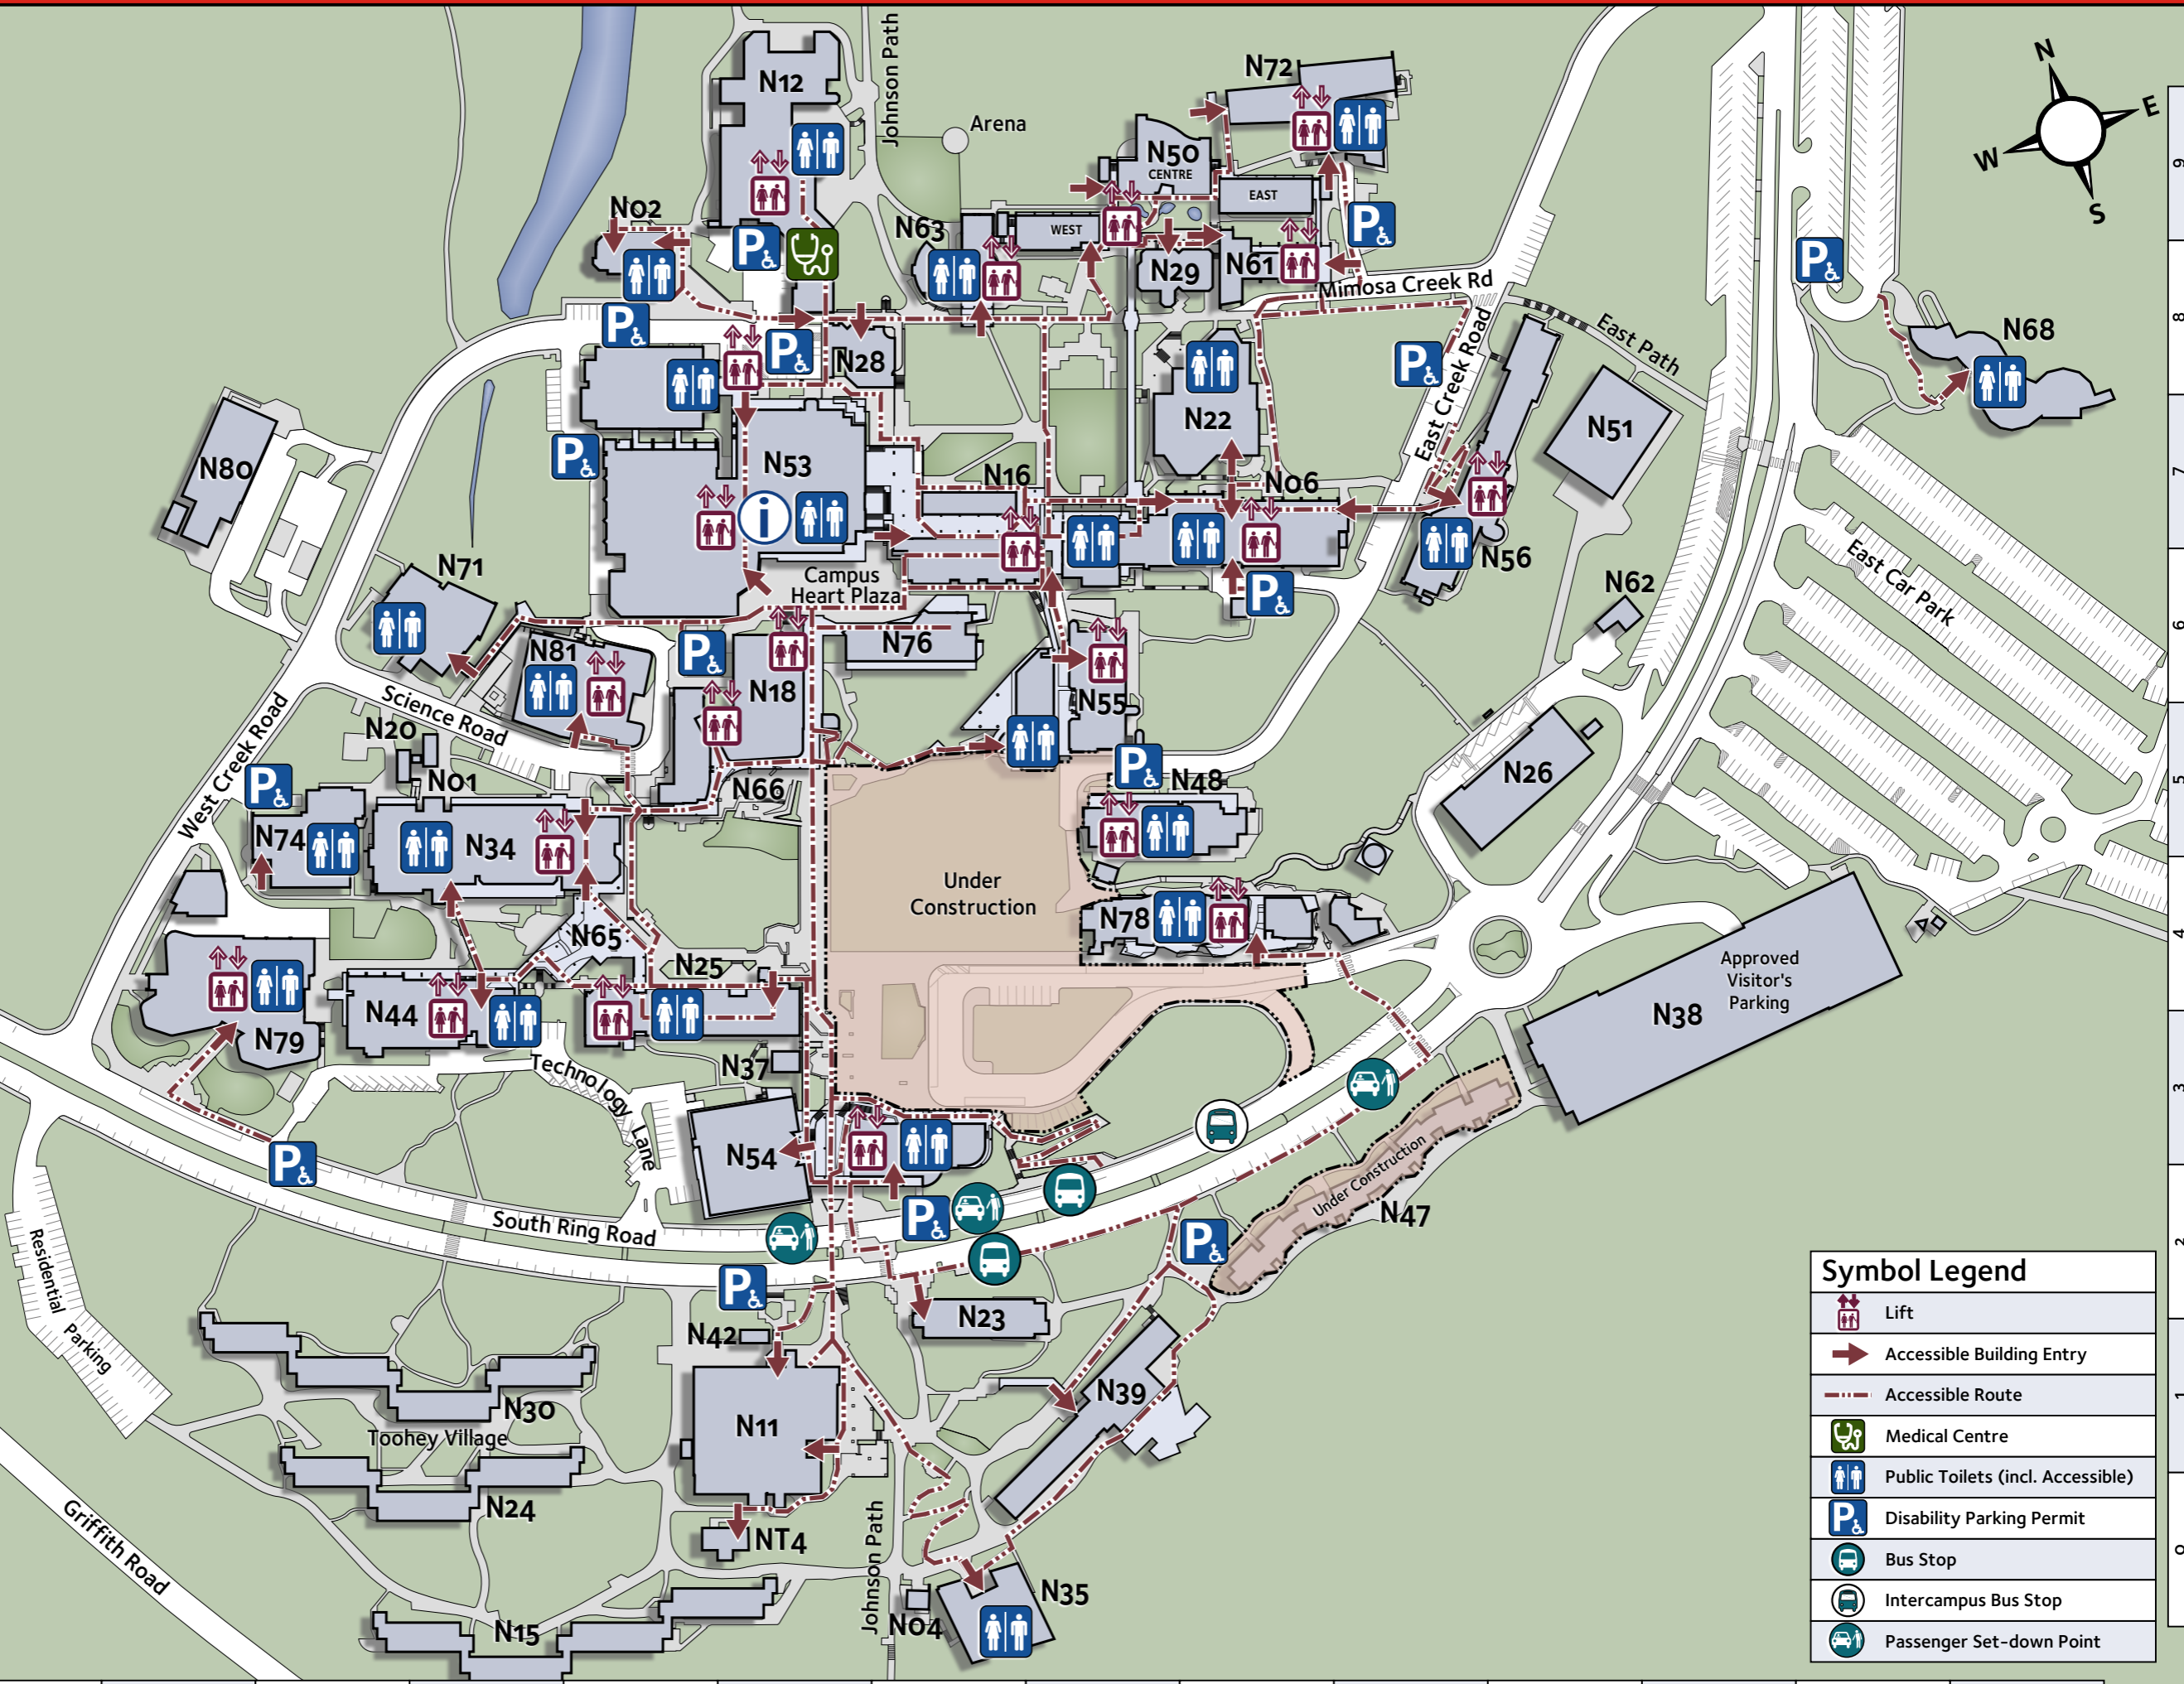

Building Legend

No2	Cinema	F8
No6	Patience Thoms	K7
N11	The Hub	G1
N12	Sewell	G9
N15	Barakula	Eo
N16	Macrossan	H6
N18	Central Theatres	G5
N22	Northern Theatres 1&2	K7
N23		H1
N24	Girraween	Eo
N25	Science 1	F3
N28	Student Association and Clubs	G8
N29	Northern Theatres 3, 4 & 5	J8
N30	Kinaba	D1
N34	Science 2	E4
N35	Multi-Faith Centre	Ho
N38	Ridge Car Park	N3
N39	Bellenden Ker	J1
N44	Technology	E3
N47	Carnarvon	L2
N48	Health Sciences	K5
N50	Business 1	J9
N53	Willett Centre	F7
N54	Bray Centre	G2
N55	Environment 1	J5
N56		L7
N61	Law	K8
N63	Business 3	H8
N65	Science Link & Common Room	F4
N66	Community Centre	F5
N68	Eco Centre	Q8
N71	Uni Bar and Function Centre	D6
N72	Glyn Davis Building	L9
N74	Queensland Microtechnology Facility	D4
N76	Campus Heart	H6
N78	Sir Samuel Griffith Centre	K4
N79	Henry Smerdon Engineering, Technology and Aviation	C3
N81	Environmental Laboratories Building	E5
NT4	Accommodation Annexe	Go

Service Buildings

No1	Dangerous Chemicals Store	D5
No4	Pump House	Ho
N20	Flammable Liquid Store	D5
N26	Maintenance	M5
N37	Substation S2	G3
N42	Substation S9	G1
N51	University Store	M7
N62	Compound	M6
N80	Chiller Plant West	C7

Symbol Legend

	Lift
	Accessible Building Entry
	Accessible Route
	Medical Centre
	Public Toilets (incl. Accessible)
	Disability Parking Permit
	Bus Stop
	Intercampus Bus Stop
	Passenger Set-down Point