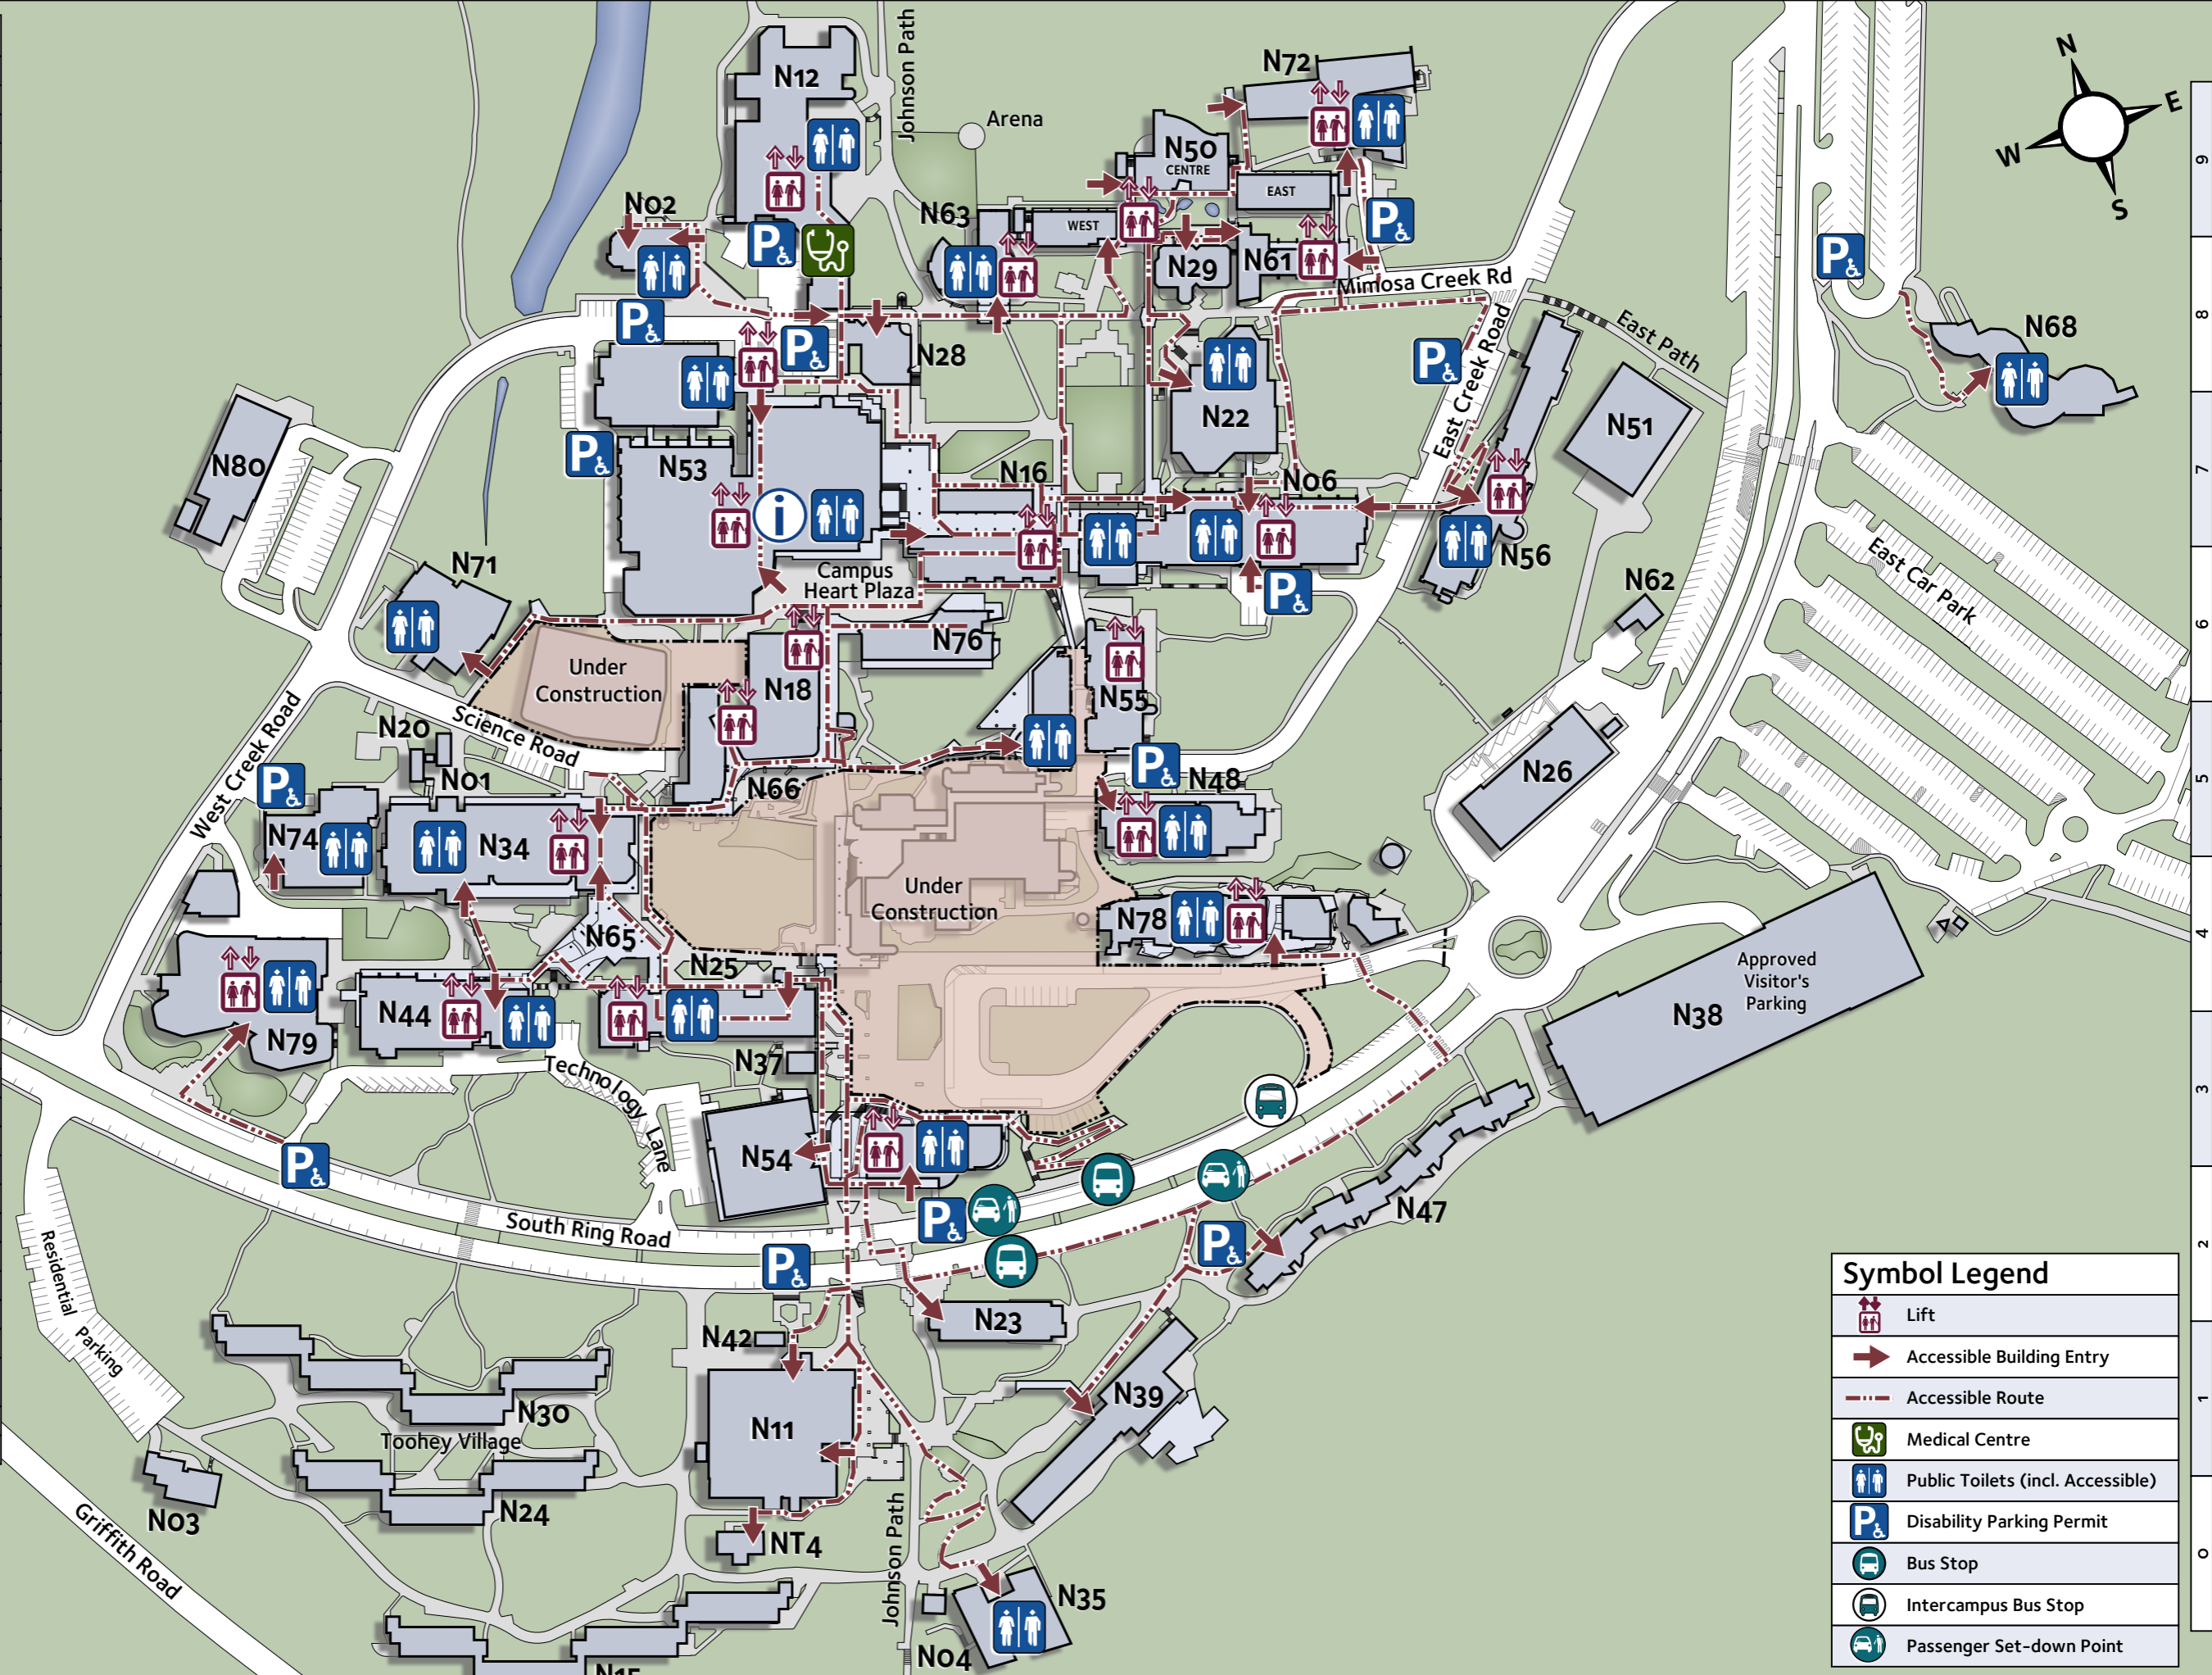

Building Legend		
No1	Dangerous Chemicals Store	D5
No2	Cinema	F8
No3	The Meeting Pl@ce	Co
No4	Pump House	Ho
No6	Patience Thoms	K7
N11	The Hub	G1
N12	Sewell	G9
N15	Barakula	Eo
N16	Macrossan	H6
N18	Central Theatres	G5
N20	Flammable Liquid Store	D5
N22	Northern Theatres 1&2	K7
N23	Facilities Management	H1
N24	Girraween	Eo
N25	Science 1	F3
N26	Maintenance and Uni Print	M5
N28	Student Association and Clubs	G8
N29	Northern Theatres 3, 4 & 5	J8
N30	Kinaba	D1
N34	Science 2	E4
N35	Multi-Faith Centre	Ho
N37	Substation S2	G3
N38	Ridge Car Park	N3
N39	Bellenden Ker	J1
N42	Substation S9	G1
N44	Technology	E3
N47	Carnarvon	L2
N48	Health Sciences	K5
N50	Business 1	J9
N51	University Store	M7
N53	Willett Centre	F7
N54	Bray Centre	G2
N55	Environment 1	J5
N56	Languages	L7
N61	Law	K8
N62	Compound	M6
N63	Business 3	H8
N65	Science Link & Common Room	F4
N66	Community Centre	F5
N68	Eco Centre	Q8
N71	Uni Bar and Function Centre	D6
N72	Glyn Davis Building	L9
N74	Queensland Microtechnology Facility	D4
N76	Campus Heart	H6
N78	Sir Samuel Griffith Centre	K4
N79	Henry Smerdon Engineering, Technology and Aviation	C3
N80	Chiller Plant West	C7
NT4	Accommodation Annexe	Go

Symbol Legend	
	Lift
	Accessible Building Entry
	Accessible Route
	Medical Centre
	Public Toilets (incl. Accessible)
	Disability Parking Permit
	Bus Stop
	Intercampus Bus Stop
	Passenger Set-down Point