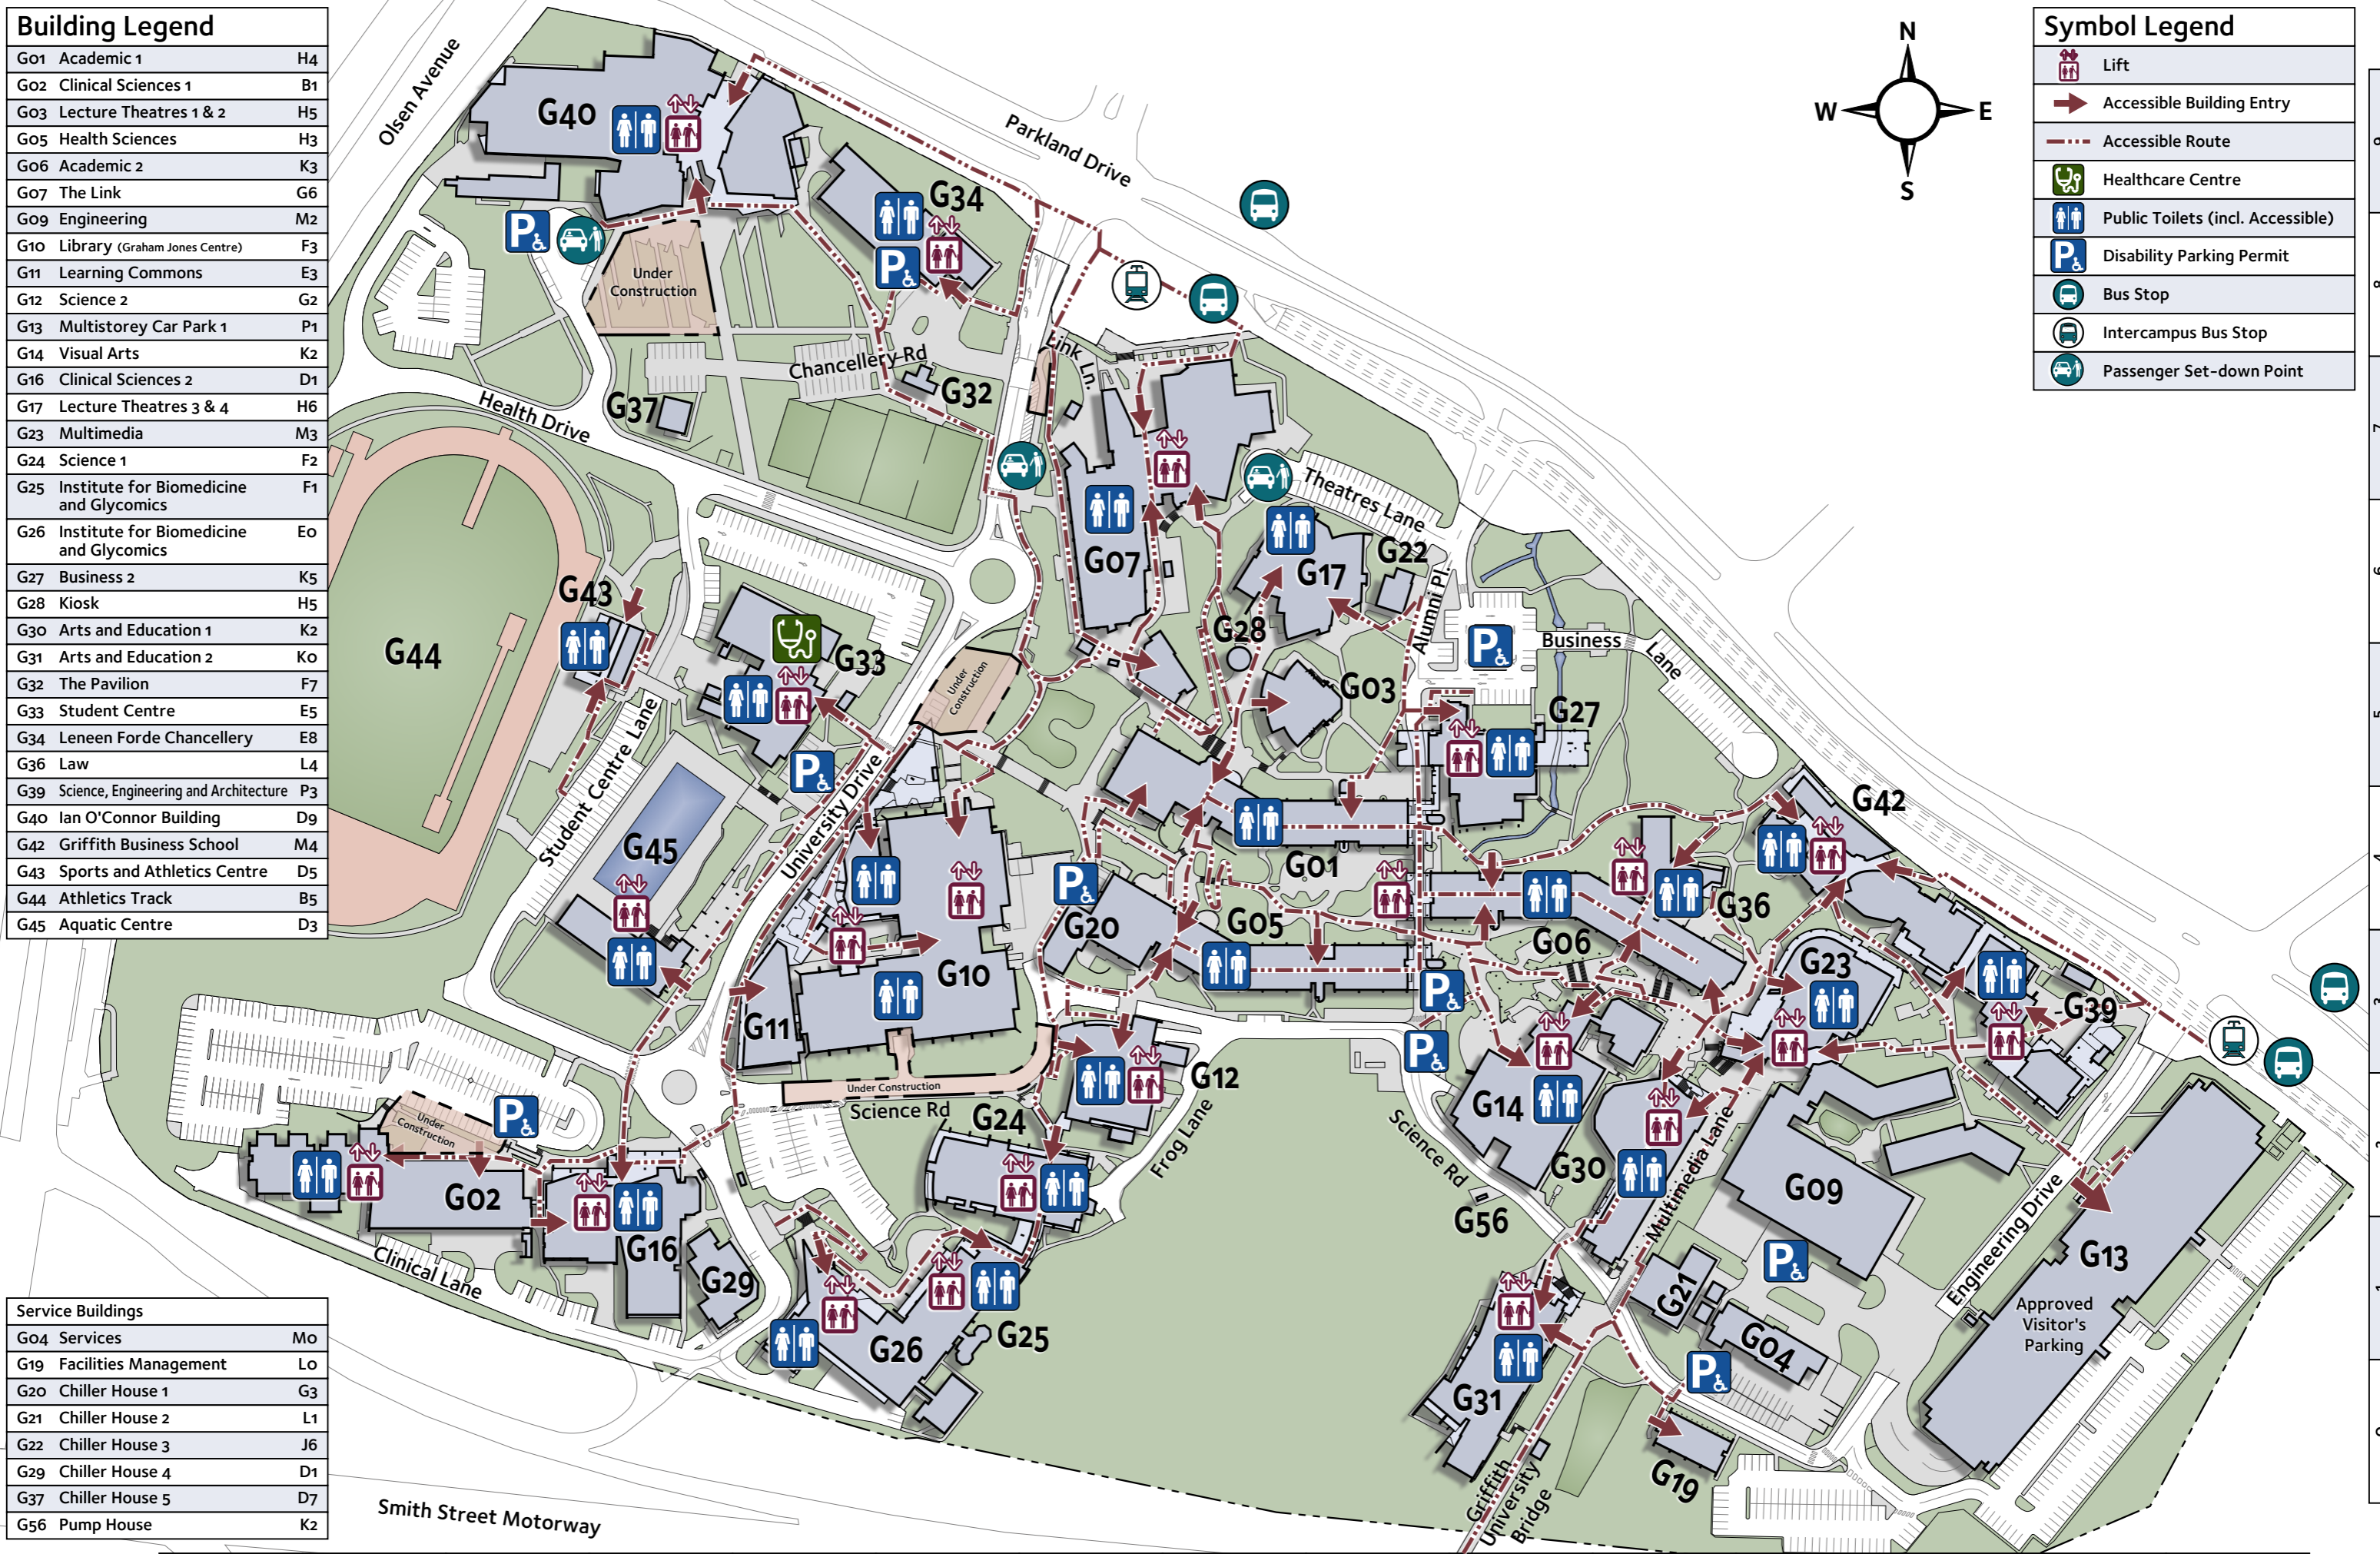

Building Legend		
G01	Academic 1	H4
G02	Clinical Sciences 1	B1
G03	Lecture Theatres 1 & 2	H5
G05	Health Sciences	H3
G06	Academic 2	K3
G07	The Link	G6
G09	Engineering	M2
G10	Library (Graham Jones Centre)	F3
G11	Learning Commons	E3
G12	Science 2	G2
G13	Multistorey Car Park 1	P1
G14	Visual Arts	K2
G16	Clinical Sciences 2	D1
G17	Lecture Theatres 3 & 4	H6
G23	Multimedia	M3
G24	Science 1	F2
G25	Institute for Biomedicine and Glycomics	F1
G26	Institute for Biomedicine and Glycomics	Eo
G27	Business 2	K5
G28	Kiosk	H5
G30	Arts and Education 1	K2
G31	Arts and Education 2	Ko
G32	The Pavilion	F7
G33	Student Centre	E5
G34	Leneen Forde Chancellery	E8
G36	Law	L4
G39	Science, Engineering and Architecture	P3
G40	Ian O'Connor Building	D9
G42	Griffith Business School	M4
G43	Sports and Athletics Centre	D5
G44	Athletics Track	B5
G45	Aquatic Centre	D3

Service Buildings		
G04	Services	Mo
G19	Facilities Management	Lo
G20	Chiller House 1	G3
G21	Chiller House 2	L1
G22	Chiller House 3	J6
G29	Chiller House 4	D1
G37	Chiller House 5	D7
G56	Pump House	K2

Symbol Legend	
	Lift
	Accessible Building Entry
	Accessible Route
	Healthcare Centre
	Public Toilets (incl. Accessible)
	Disability Parking Permit
	Bus Stop
	Intercampus Bus Stop
	Passenger Set-down Point

June 2026 A B C D E F G H J K L M N P Q