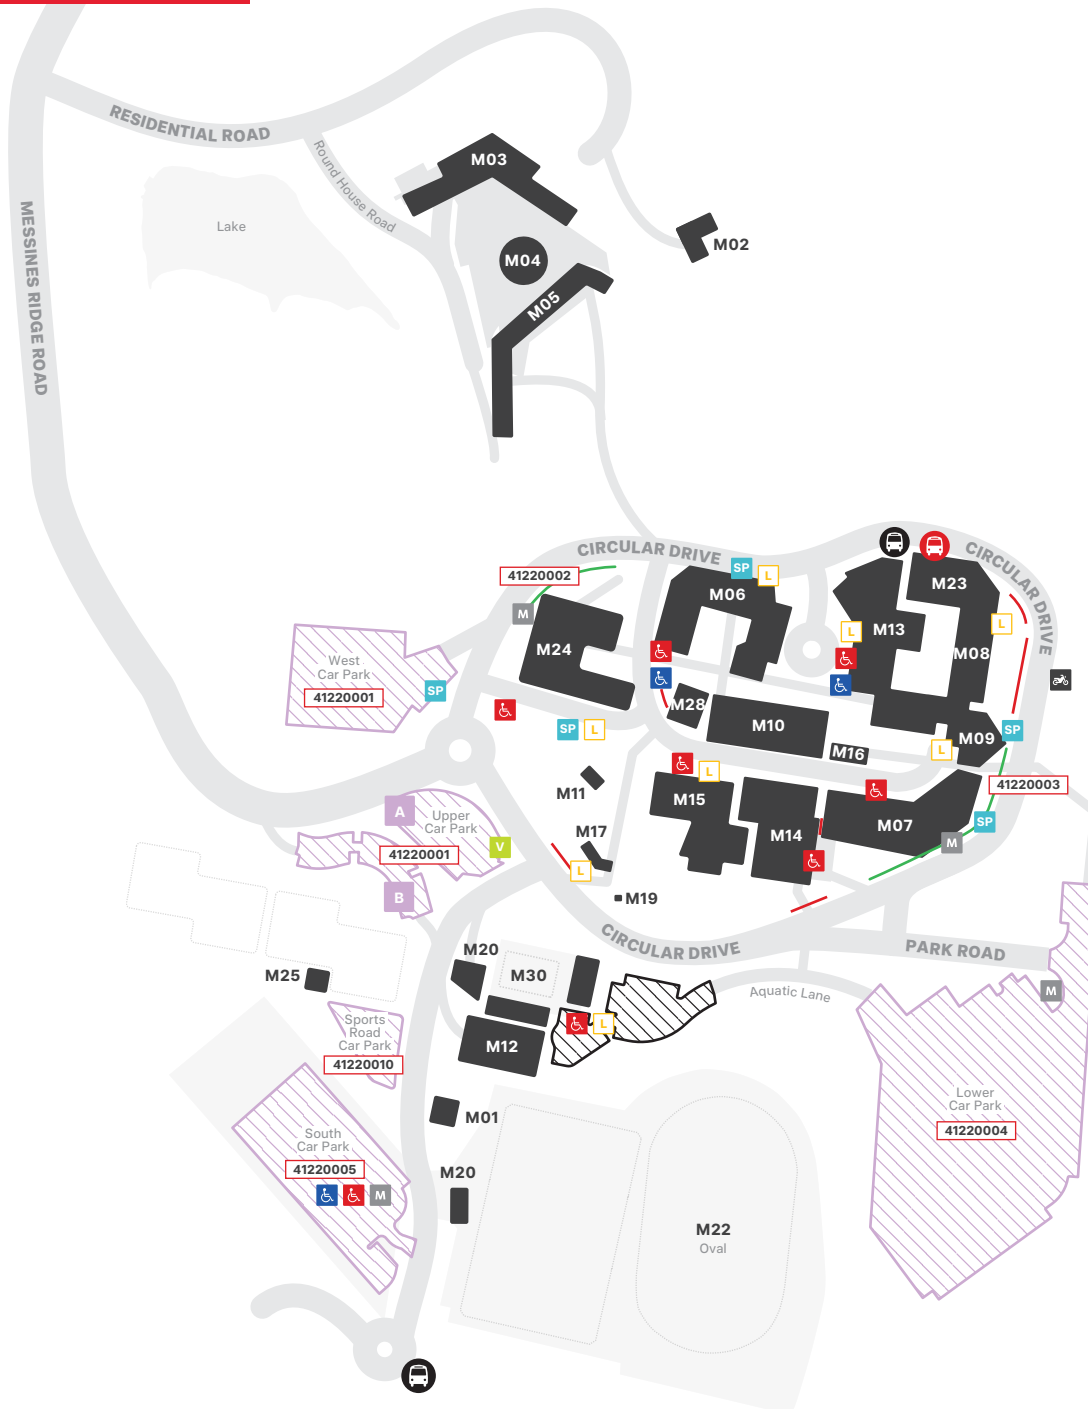

# MT GRAVATT CAMPUS

### Permit Parking

General permit zone

### Casual Parking

Casual all-day metered zone

Casual 2-hour metered zone (2 hour max)

Pay-by-Plate payment machine

PayStay app zone number

Pre-approved visitor parking

Motorcycle parking