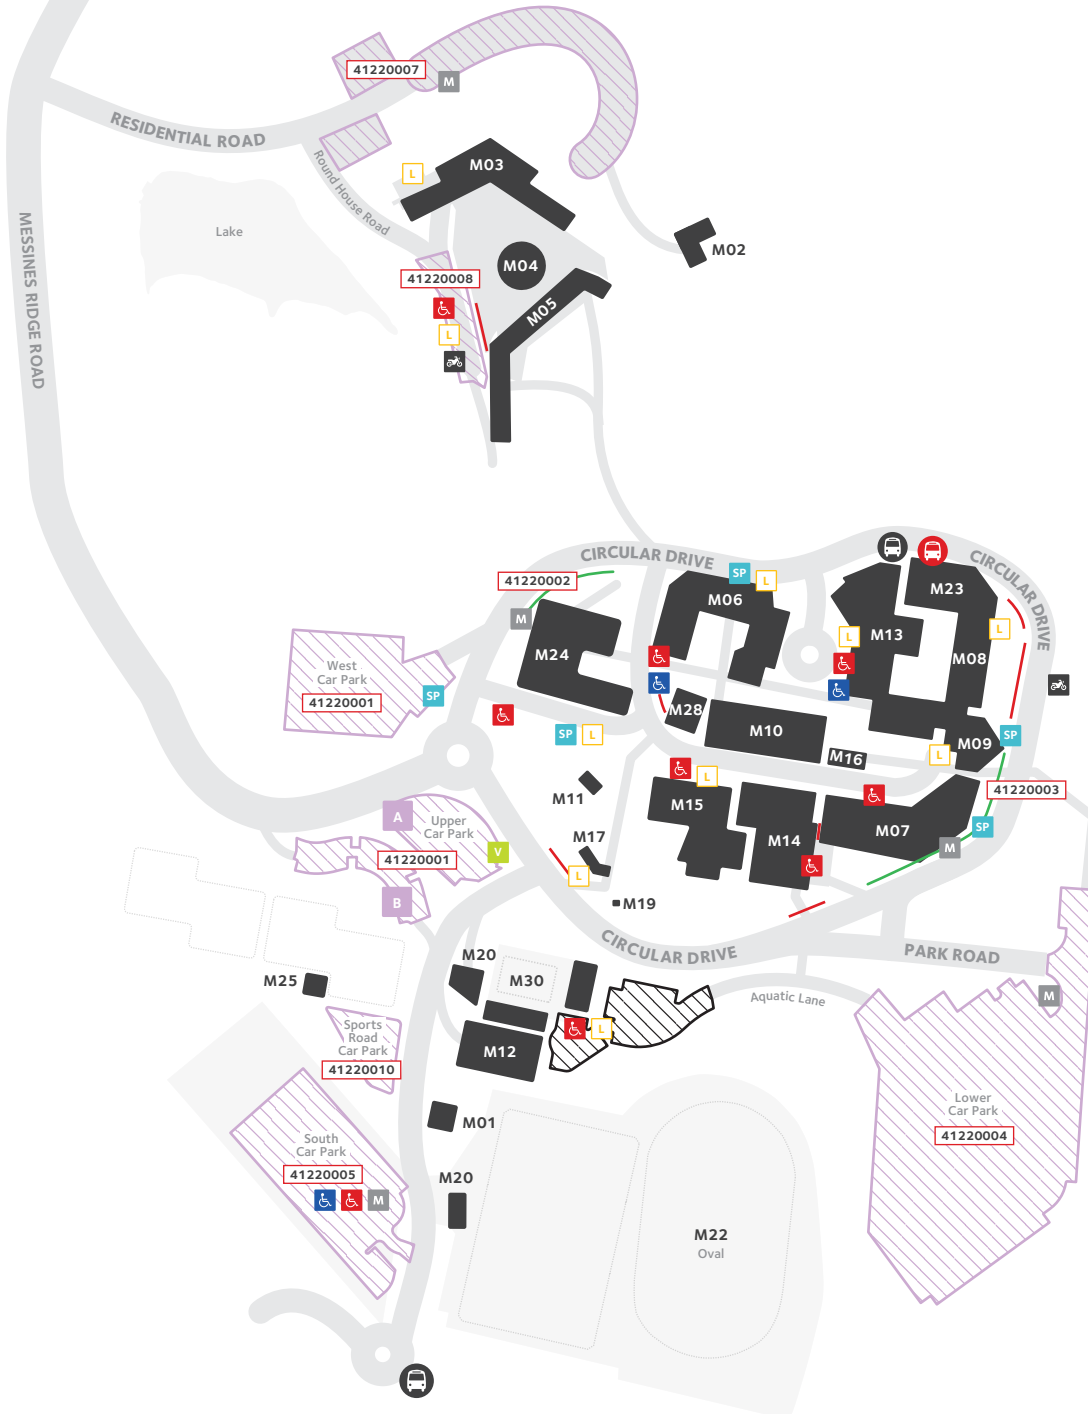

MT GRAVATT CAMPUS

LEGEND

If parking casually, pay via Paystay app or at a parking machine.

Permit Parking

General permit zone

Casual Parking

Casual all-day metered zone

Casual 2-hour metered zone (2 hour max)

Pay-by-Plate payment machine

PayStay app zone number

Other Parking Zones

Passenger set down

Loading zone

Temporary special permit

University vehicles

Mt Gravatt Aquatic and Fitness Centre parking

Red Australian Disability Parking Permit

Blue Australian Disability Parking Permit

Pre-approved visitor parking

Motorcycle parking

Public Transport

Bus stop

Inter-campus bus stop

For more information
griffith.edu.au/parking
parking@griffith.edu.au
 07 3735 5500