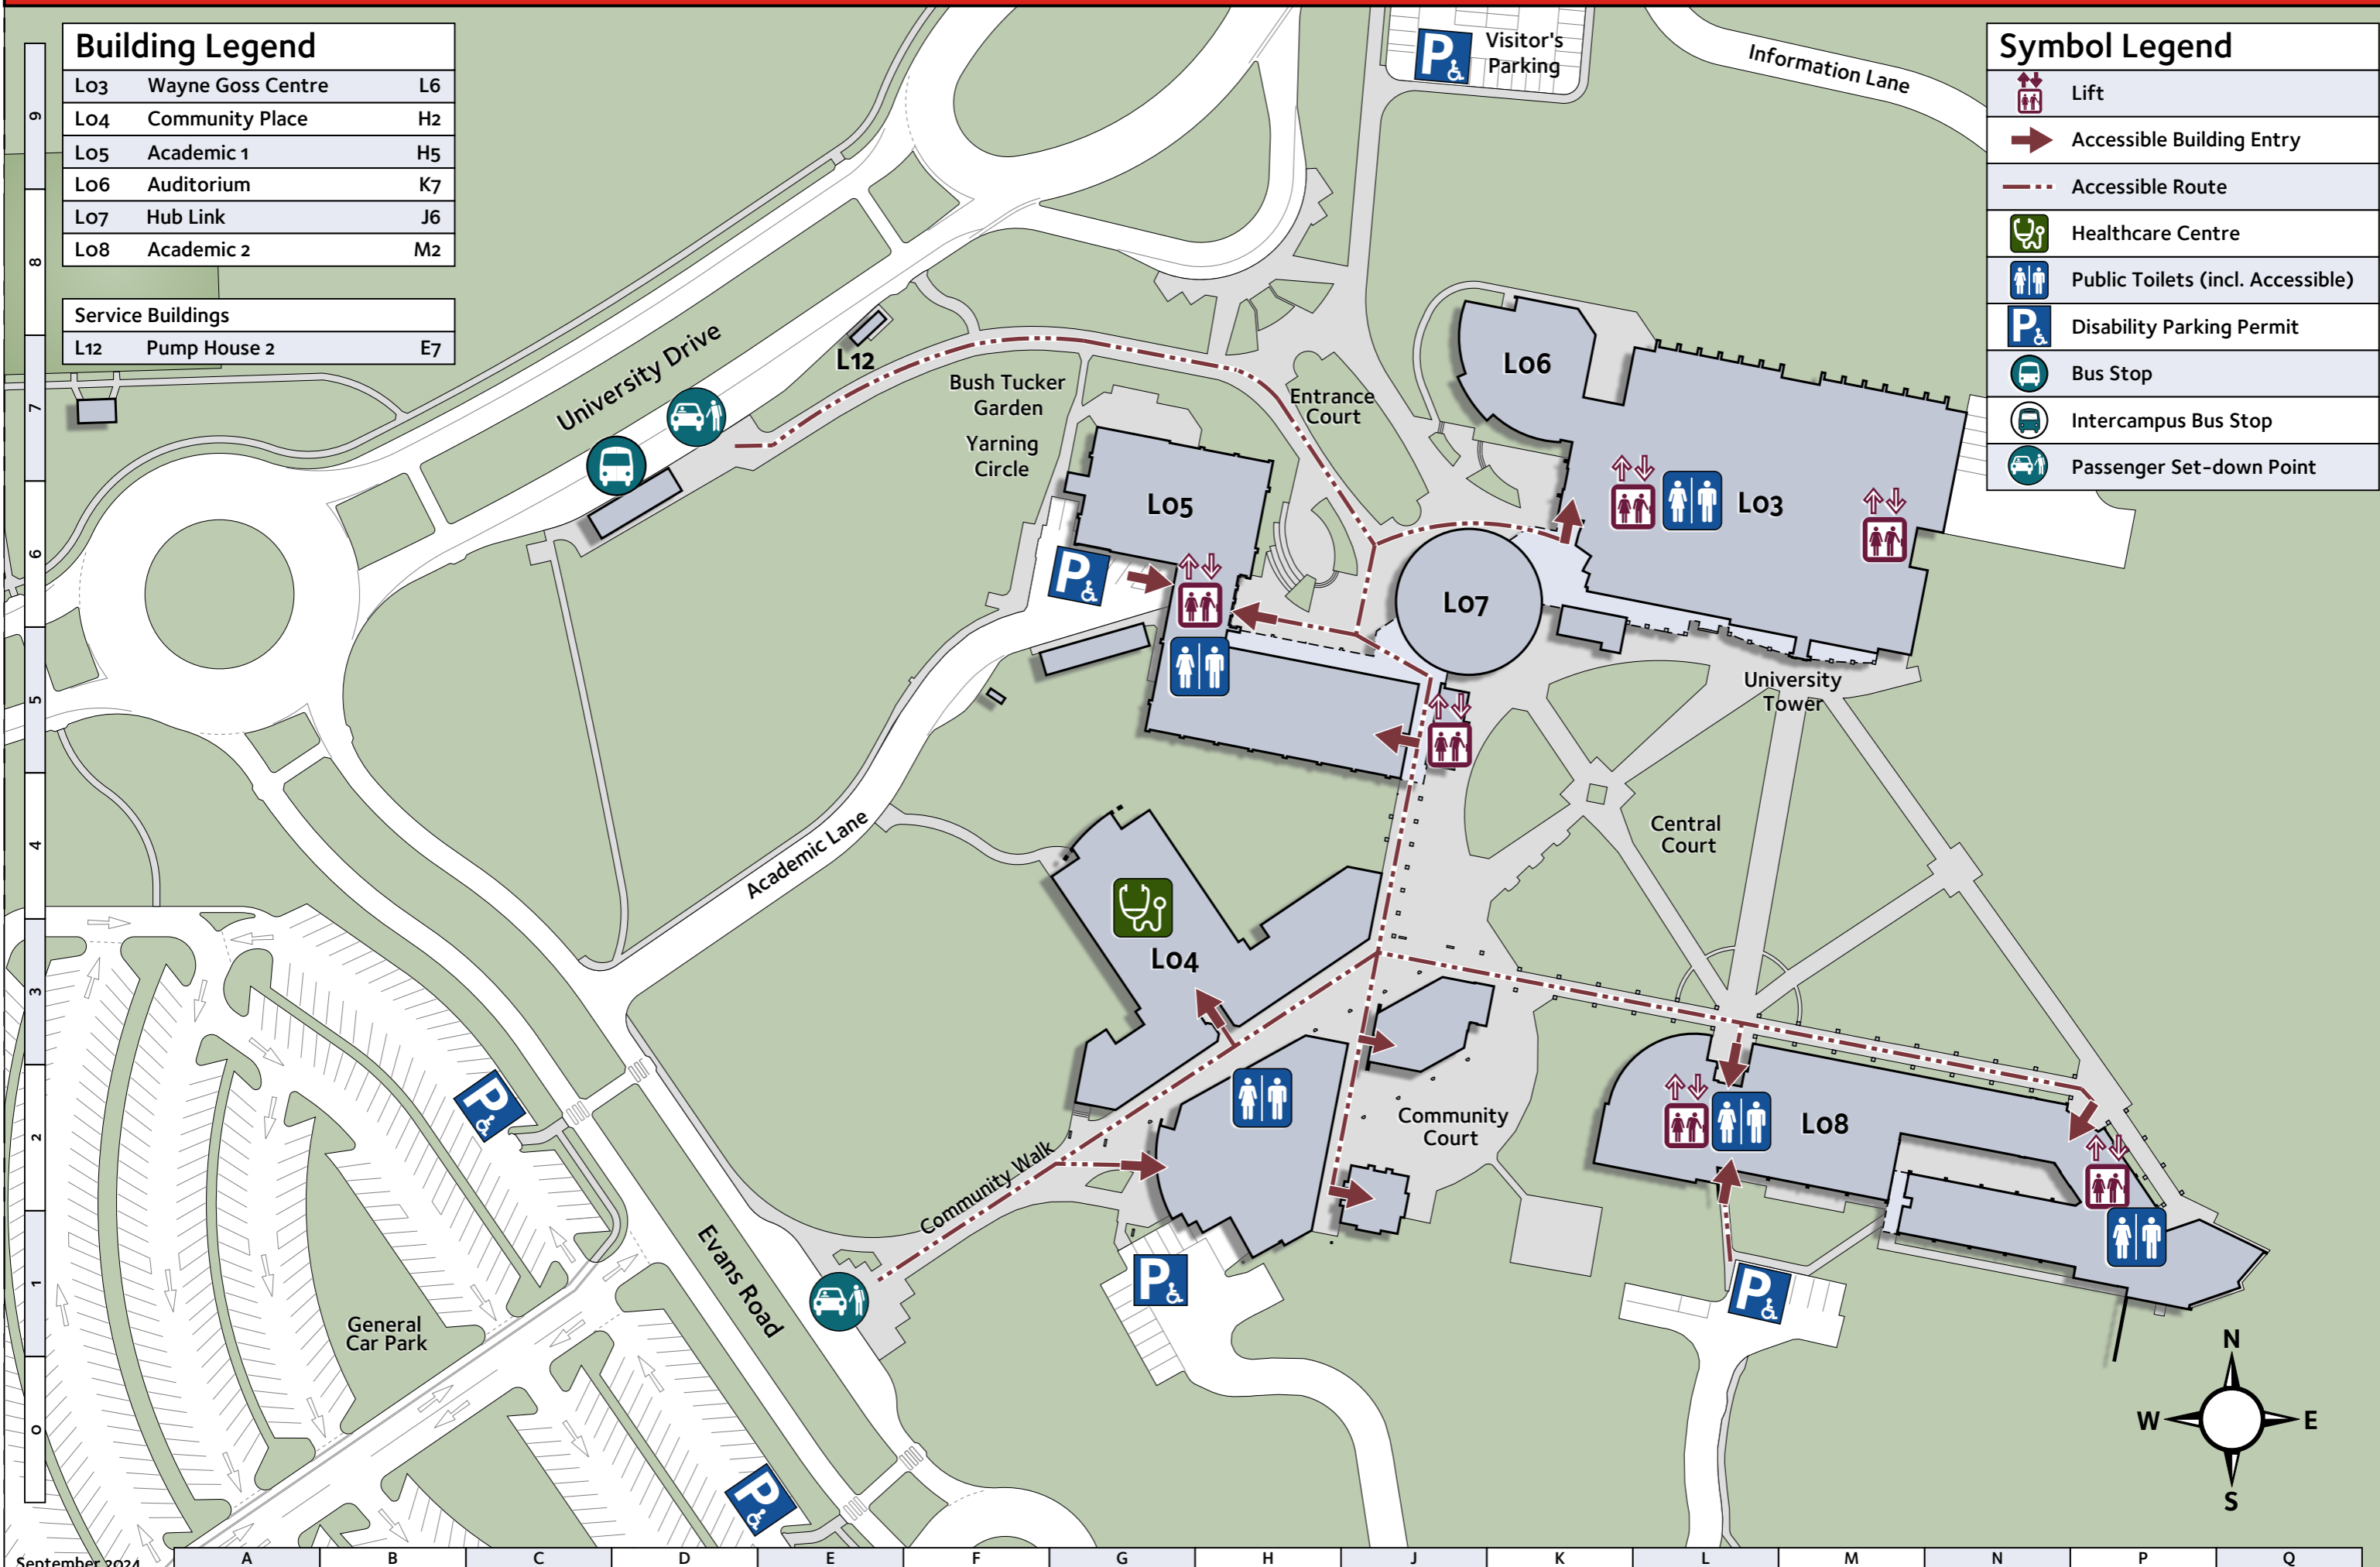

Building Legend

Lo3	Wayne Goss Centre	L6
Lo4	Community Place	H2
Lo5	Academic 1	H5
Lo6	Auditorium	K7
Lo7	Hub Link	J6
Lo8	Academic 2	M2

Service Buildings

L12	Pump House 2	E7
-----	--------------	----

Symbol Legend

	Lift
	Accessible Building Entry
	Accessible Route
	Healthcare Centre
	Public Toilets (incl. Accessible)
	Disability Parking Permit
	Bus Stop
	Intercampus Bus Stop
	Passenger Set-down Point

September 2024