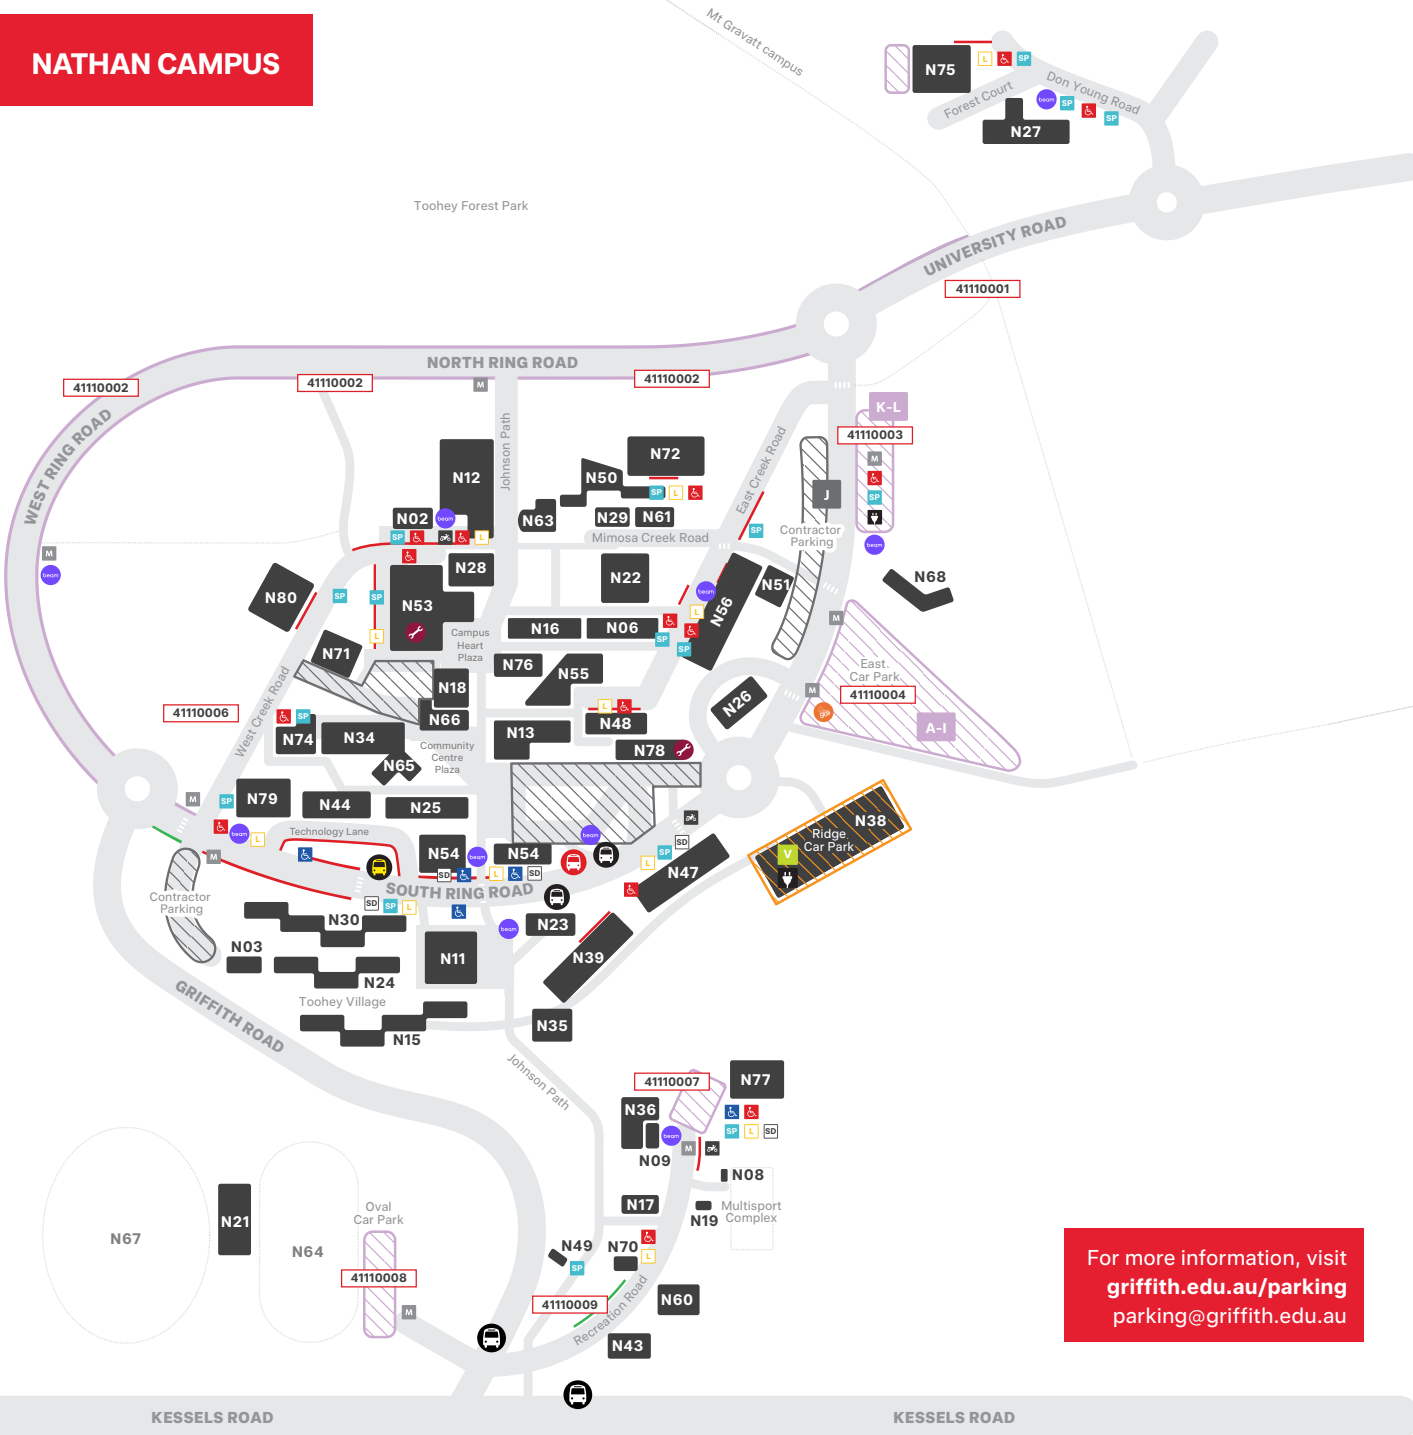

NATHAN CAMPUS

For more information, visit griffith.edu.au/parking or email parking@griffith.edu.au

LEGEND

If parking casually, pay via Paystay app or at a parking machine.

Road closures

Permit Parking

General permit zone

Multistorey permit zone

Casual Parking

Casual all-day metered zone

Casual 2-hour metered zone (2 hour max)

Pay-by-Plate payment machine

PayStay app zone number

Other Parking Zones

Passenger set down

Loading zone

Temporary special permit

University vehicles

Residential parking

Red Australian Disability Parking Permit

Blue Australian Disability Parking Permit

Pre-approved visitor parking

Motorcycle parking

Electric-vehicle charging points

Public Transport

Bus stop

Beam parking bay

Bus layover

Liftango – Carpark A

Intercampus bus stop

EOT Facilities

Bicycle repair