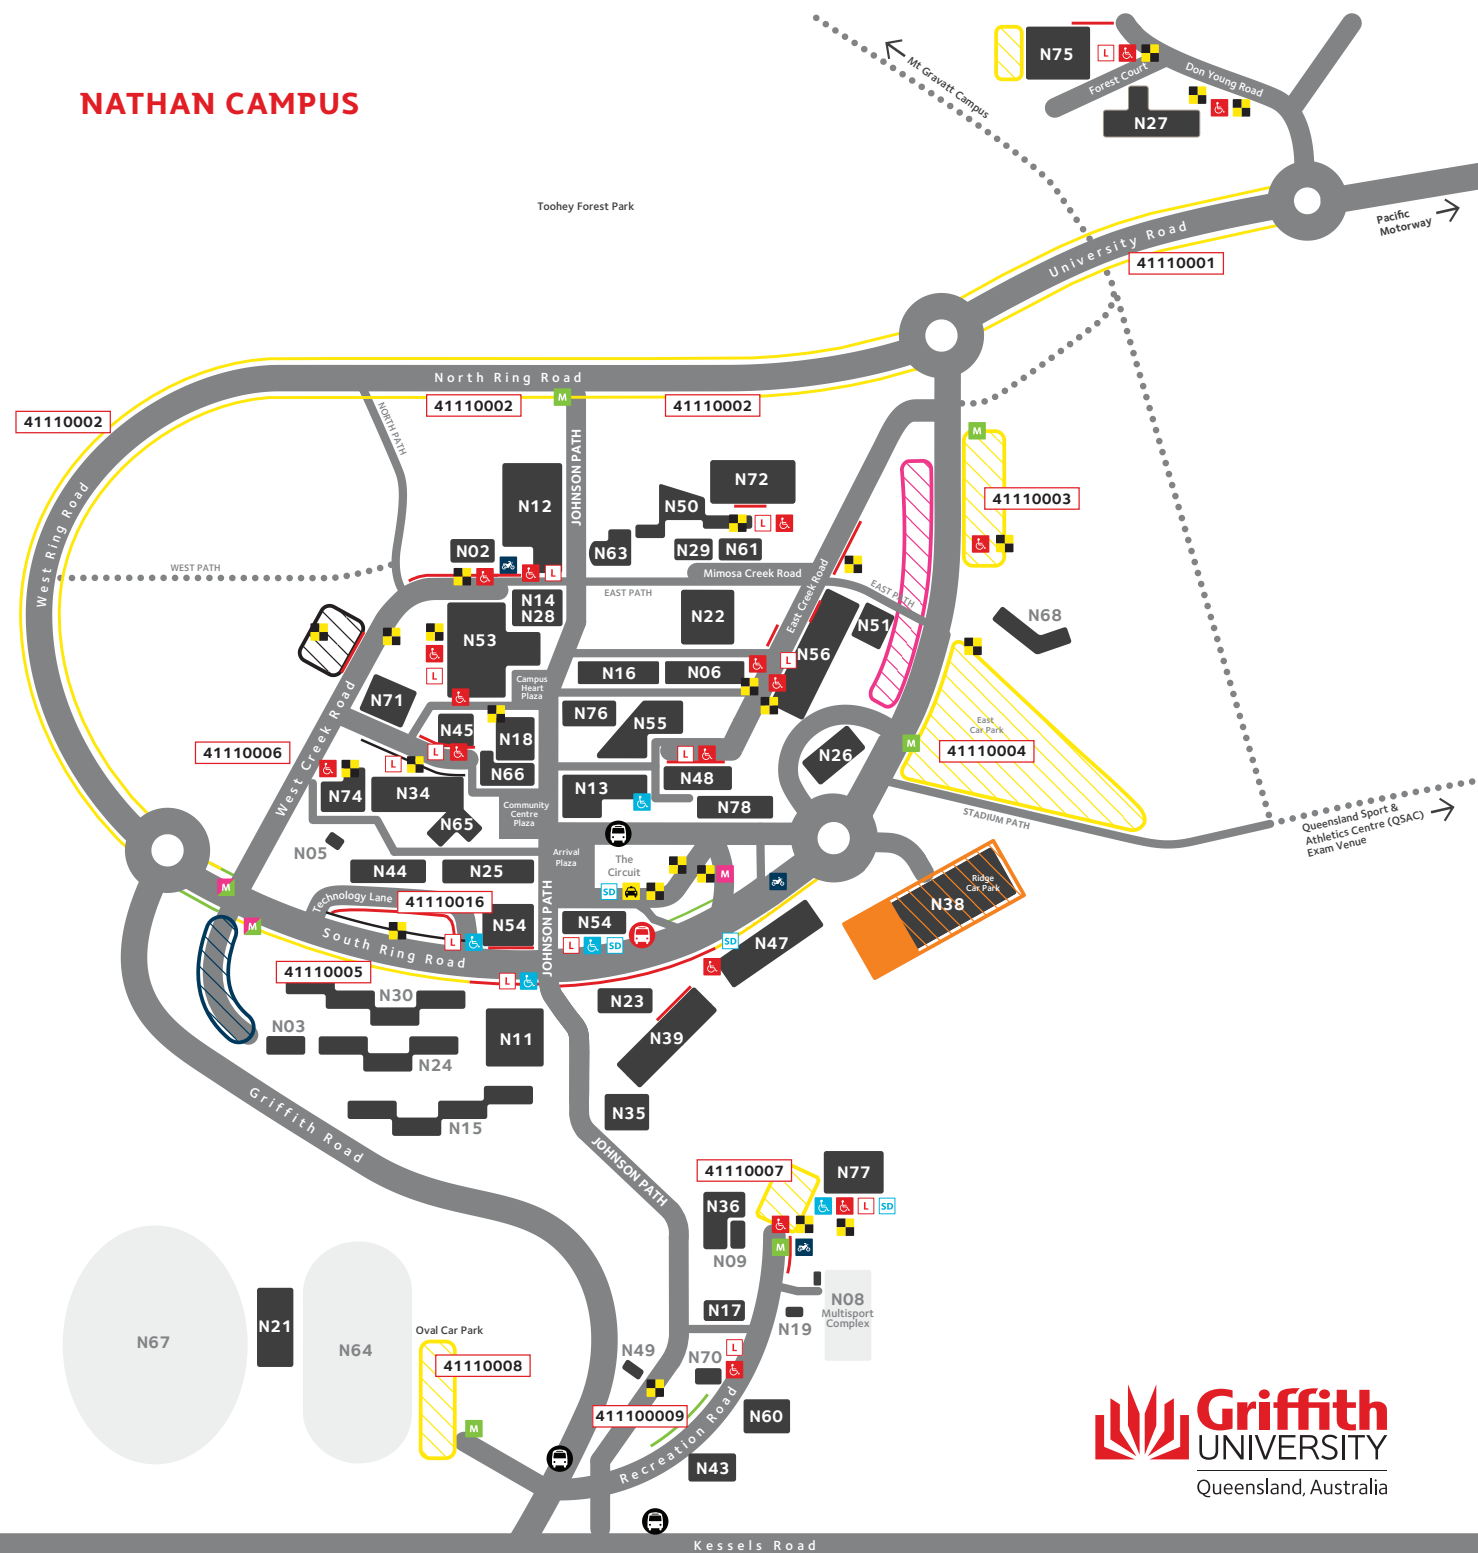

LEGEND

Parking

- General parking* (casual/permit)
- Casual short stay parking* (2 hour max)
- Limited access permits
- N38 Multistorey carpark (permit)
- Parking machine (2 hour max)
- Parking machine (over 2 hours)
- Parking machine (dual use)
- PayStay app zone number

Other Parking

- Passenger set down
- Special permit
- Tenant permits only
- Residential parking only
- University vehicles
- Disabled parking (red)
- Disabled parking (blue)
- Pre-approved visitor parking
- Motorcycle parking

Public Transport

- Bus stop
- Intercampus bus stop
- Taxi rank

*If parking casually, pay via PayStay app or parking machine

NATHAN CAMPUS

For more information
griffith.edu.au/parking

07 3735 5500