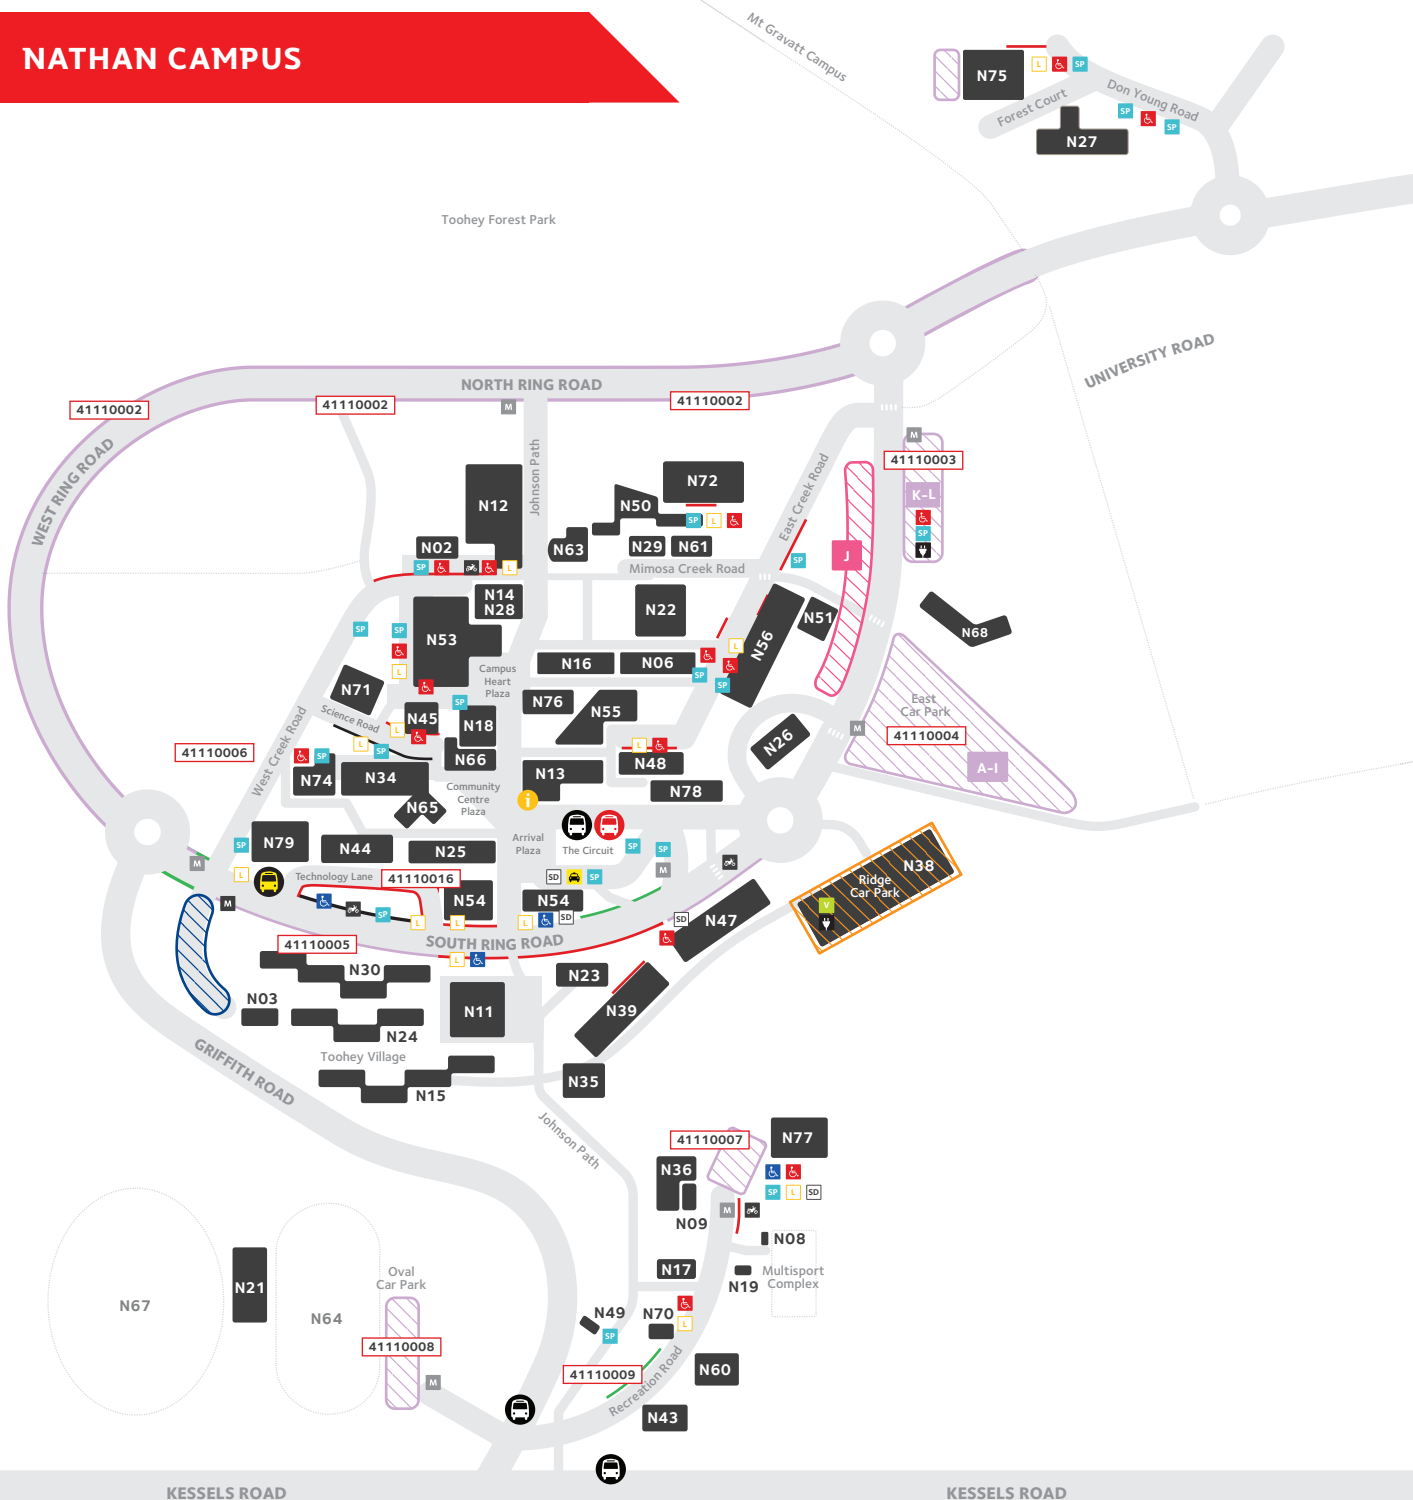

NATHAN CAMPUS

LEGEND

If parking casually, pay via Paystay app or at a parking machine.

Casual parking

- Casual all-day metered zone
- Casual 2-hour metered zone (2 hour max)
- Pay-by-Plate payment machine
- PayStay app zone number

Permit parking

- General permit zone
- Multistorey permit zone
- Limited Access permit zone

Other parking zones

- Passenger set down
- Loading zone
- Temporary special permit
- University vehicles
- Residential parking
- Red Australian Disability Parking Permit
- Blue Australian Disability Parking Permit
- Pre-approved visitor parking
- Motorcycle parking
- Electric vehicle charging points

Public transport and security

- Bus stop
- Bus drop off
- Intercampus bus stop
- Taxi rank
- Security office

For more information
griffith.edu.au/parking
parking@griffith.edu.au
 07 3735 5500