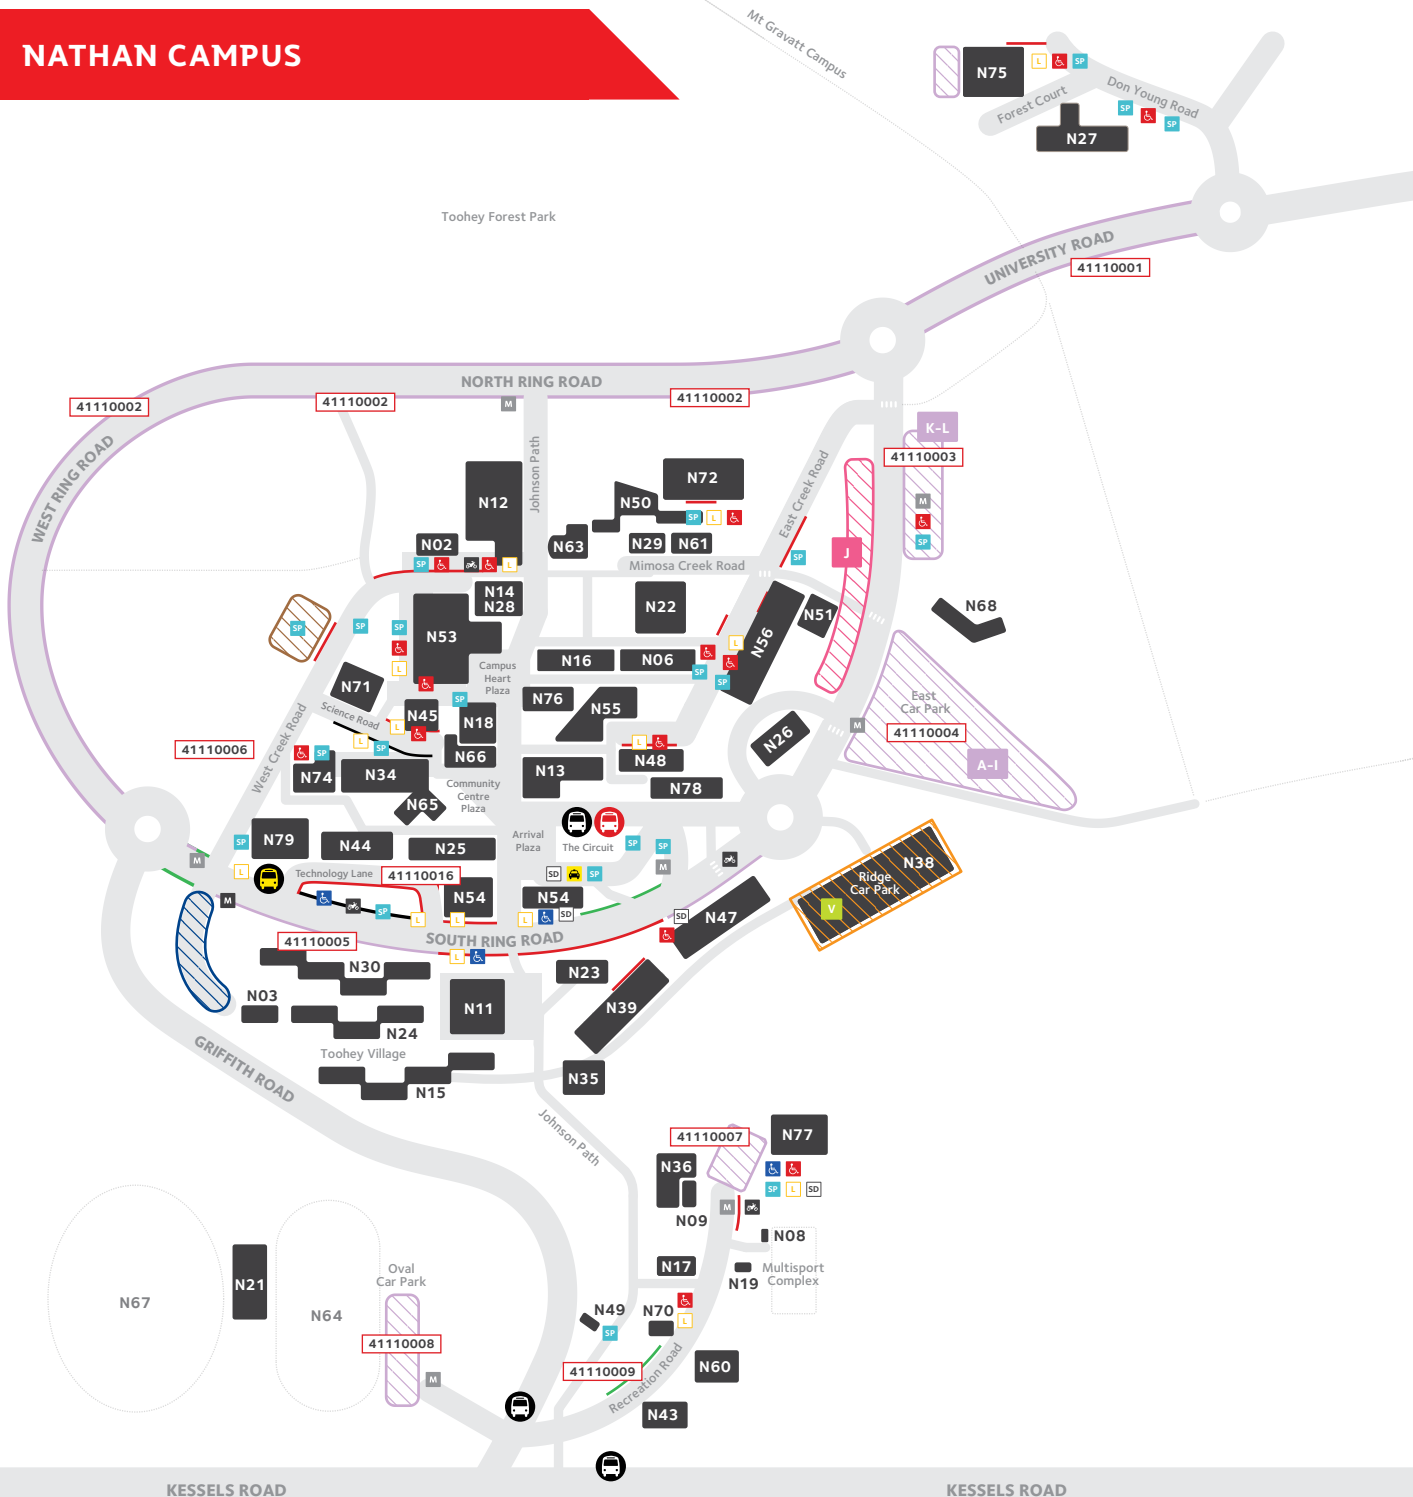

NATHAN CAMPUS

LEGEND

If parking casually, pay via Paystay app or at a parking machine.

Permit Parking

- General permit zone
- Multistorey permit zone
- Limited Access permit zone

Casual Parking

- Casual all-day metered zone
- Casual 2-hour metered zone (2 hour max)
- Pay-by-Plate payment machine
- 41XXXXXX PayStay app zone number

Other Parking Zones

- Passenger set down
- Loading zone
- Temporary special permit
- University vehicles
- Tenant parking
- Residential parking
- Red Australian Disability Parking Permit
- Blue Australian Disability Parking Permit
- Pre-approved visitor parking
- Motorcycle parking

Public Transport

- Bus stop
- Bus drop off
- Intercampus bus stop
- Taxi rank

For more information
griffith.edu.au/parking
parking@griffith.edu.au
 07 3735 5500