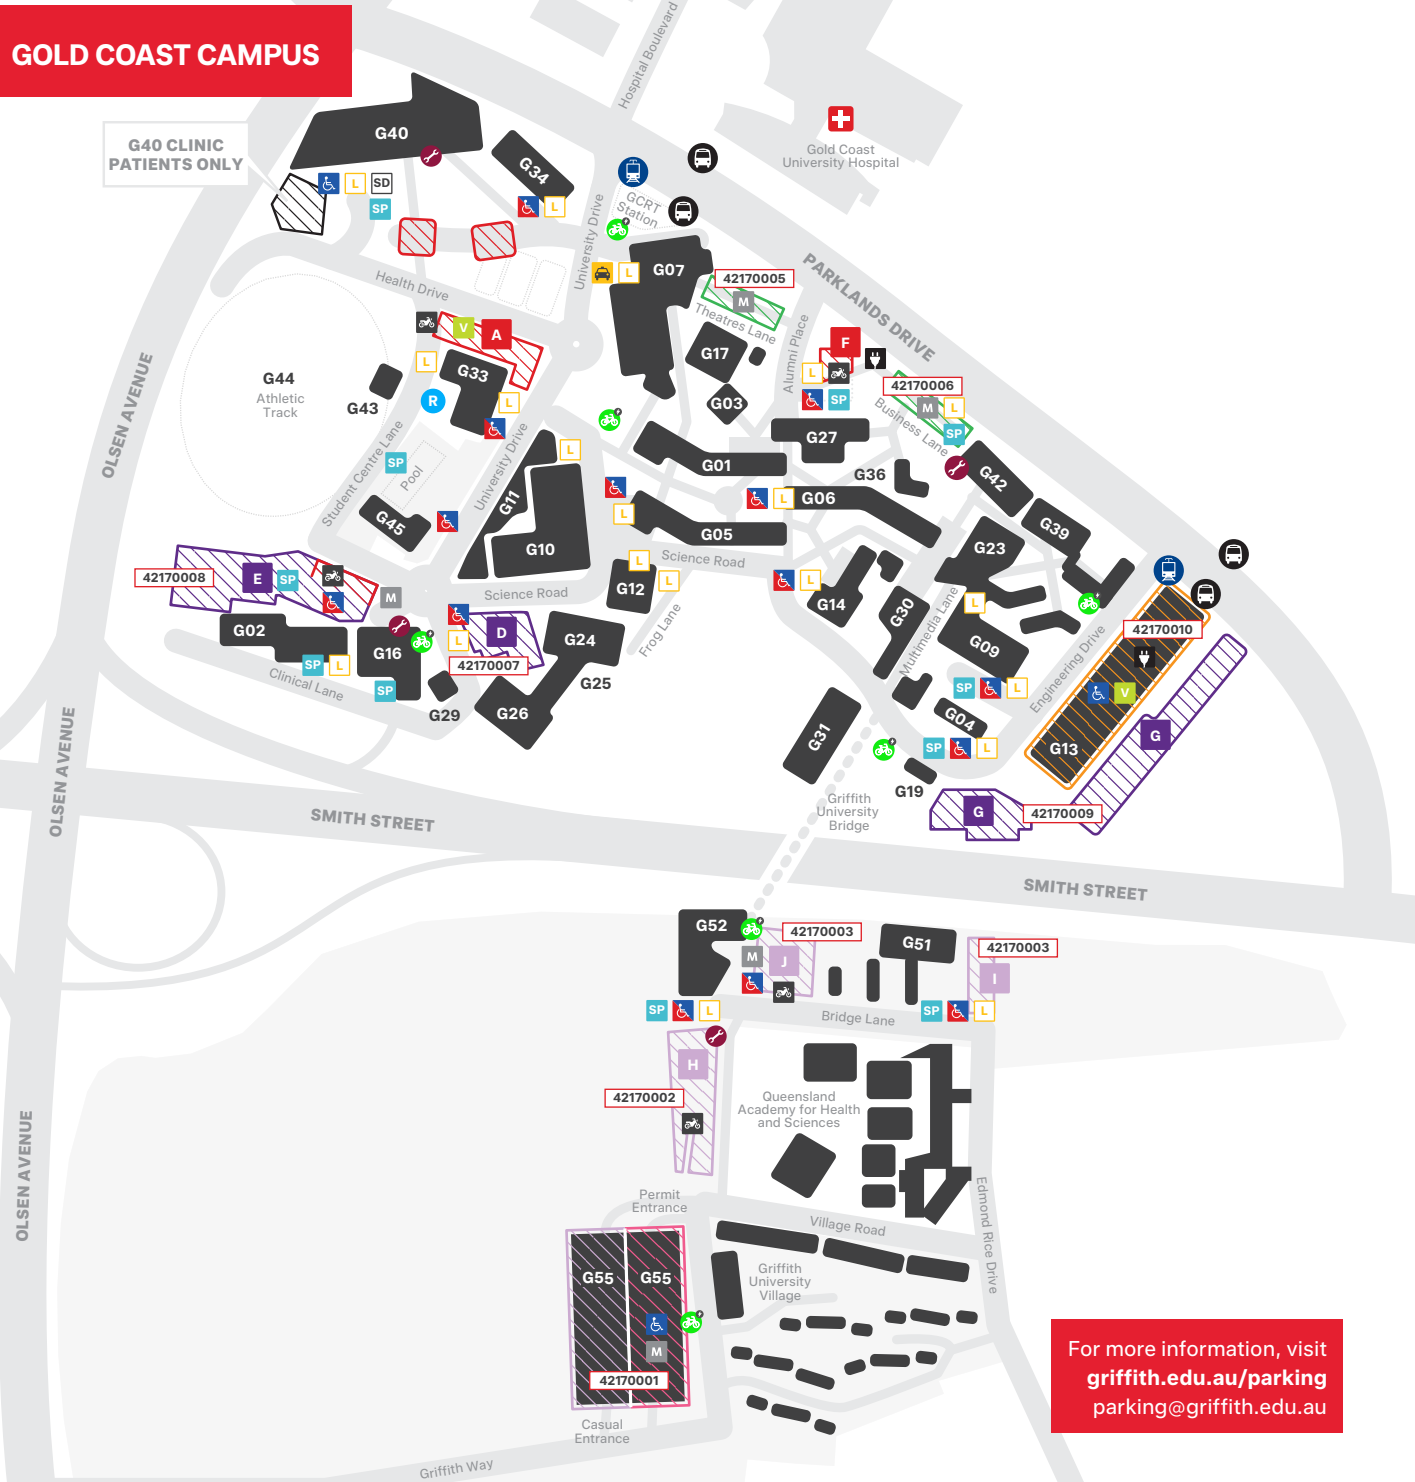

GOLD COAST CAMPUS

LEGEND

Permit zones apply between 7am – 4pm. After this time, the zones become shared and casual parking is also permitted. If parking casually, pay via Paystay app or at a parking machine

Permit Parking

- General permit zone
- Multistorey permit zone (G13)
- Multistorey permit zone (G55)

Casual Parking

- Casual all-day metered zone
- Casual 2-hour metered zone (2 hour max)

Pay-by-Plate payment machine

41XXXXXX PayStay app zone number

Other Parking Zones

- SD Passenger set down
- L Loading zone
- SP Temporary special permit
- University vehicles
- Healthcare Clinic patients only
- Red Australian Disability Parking Permit
- Blue Australian Disability Parking Permit
- V Pre-approved visitor parking
- Motorcycle parking
- Electric vehicle charging points

Public Transport

- Bus stop
- Tram stop
- Taxi rank
- Lime E-Bike collection point
- R Park here for RIIDE

EOT Facilities

- Bicycle repair

For more information, visit griffith.edu.au/parking
parking@griffith.edu.au