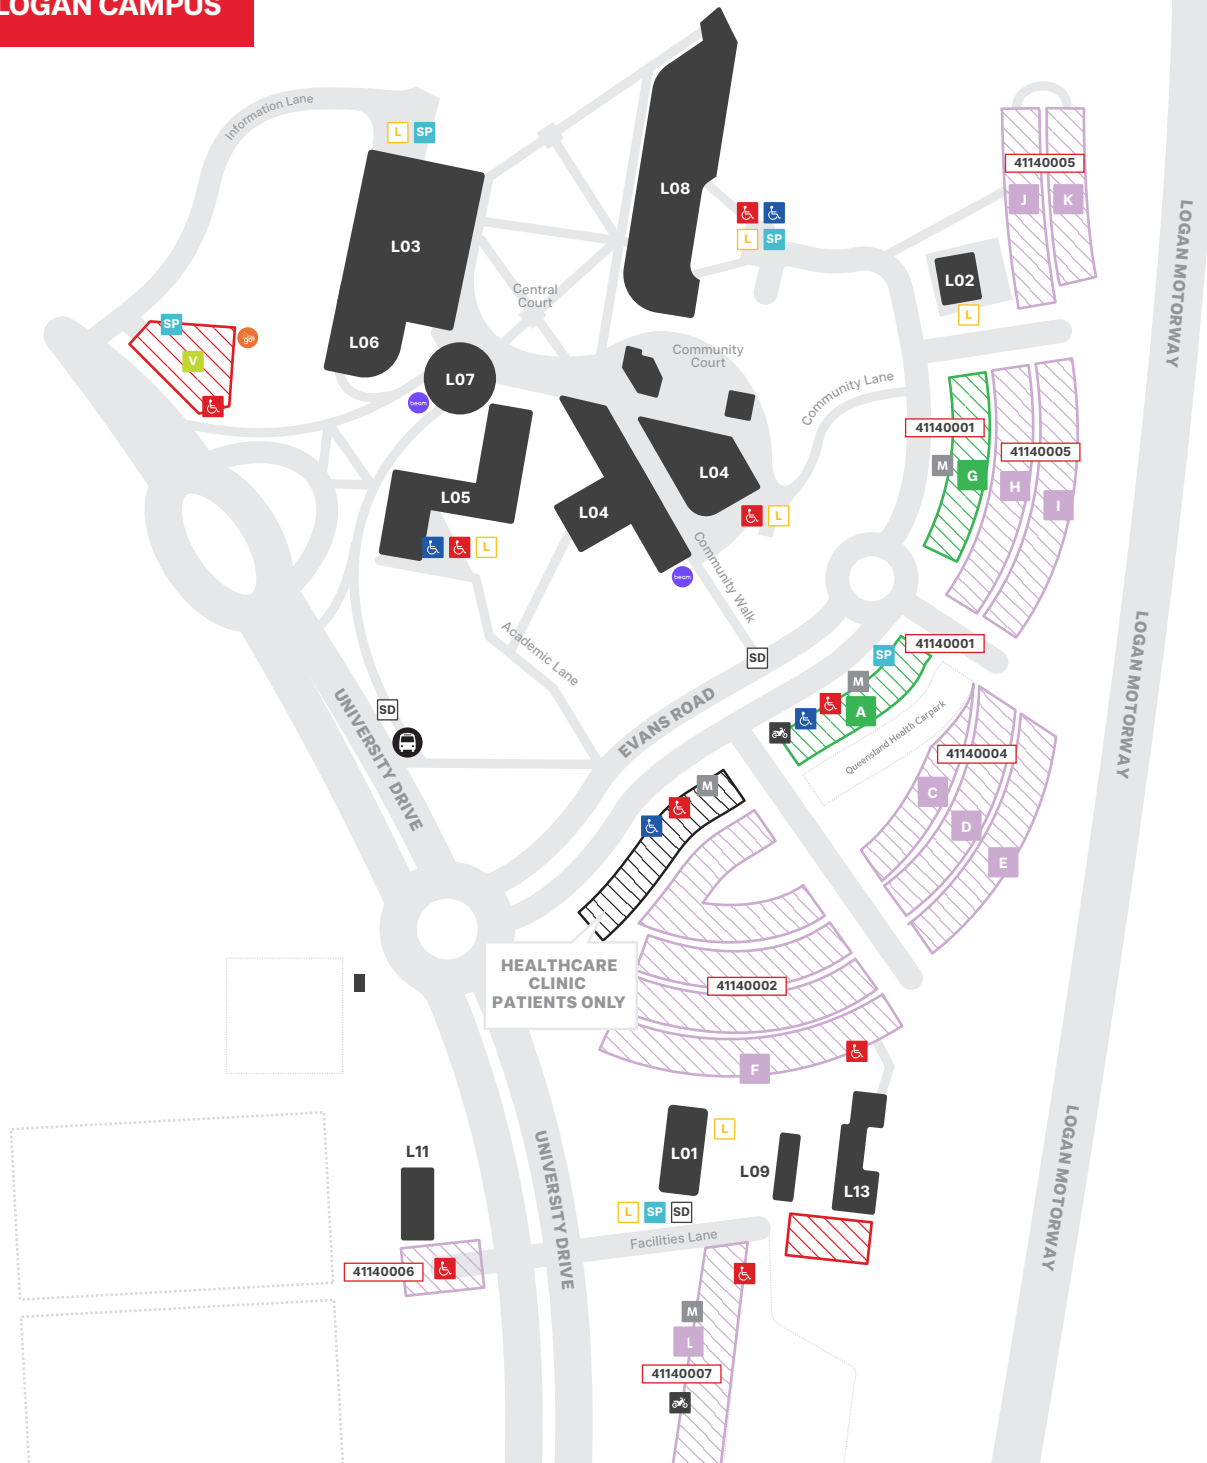

LOGAN CAMPUS

LEGEND

If parking casually, pay via Paystay app or at a parking machine.

Permit Parking

General permit zone

Casual Parking

Casual all-day metered zone

Casual 2-hour metered zone (2 hour max)

Pay-by-Plate payment machine

PayStay app zone number

Other Parking Zones

Passenger set down

Loading zone

Temporary special permit

University vehicles

Healthcare Clinic patients only

Red Australian Disability Parking Permit

Blue Australian Disability Parking Permit

Pre-approved visitor parking

Motorcycle parking

Public Transport

Bus stop

Beam parking bay

Liftango – Information Lane Carpark

For more information, visit
griffith.edu.au/parking
parking@griffith.edu.au