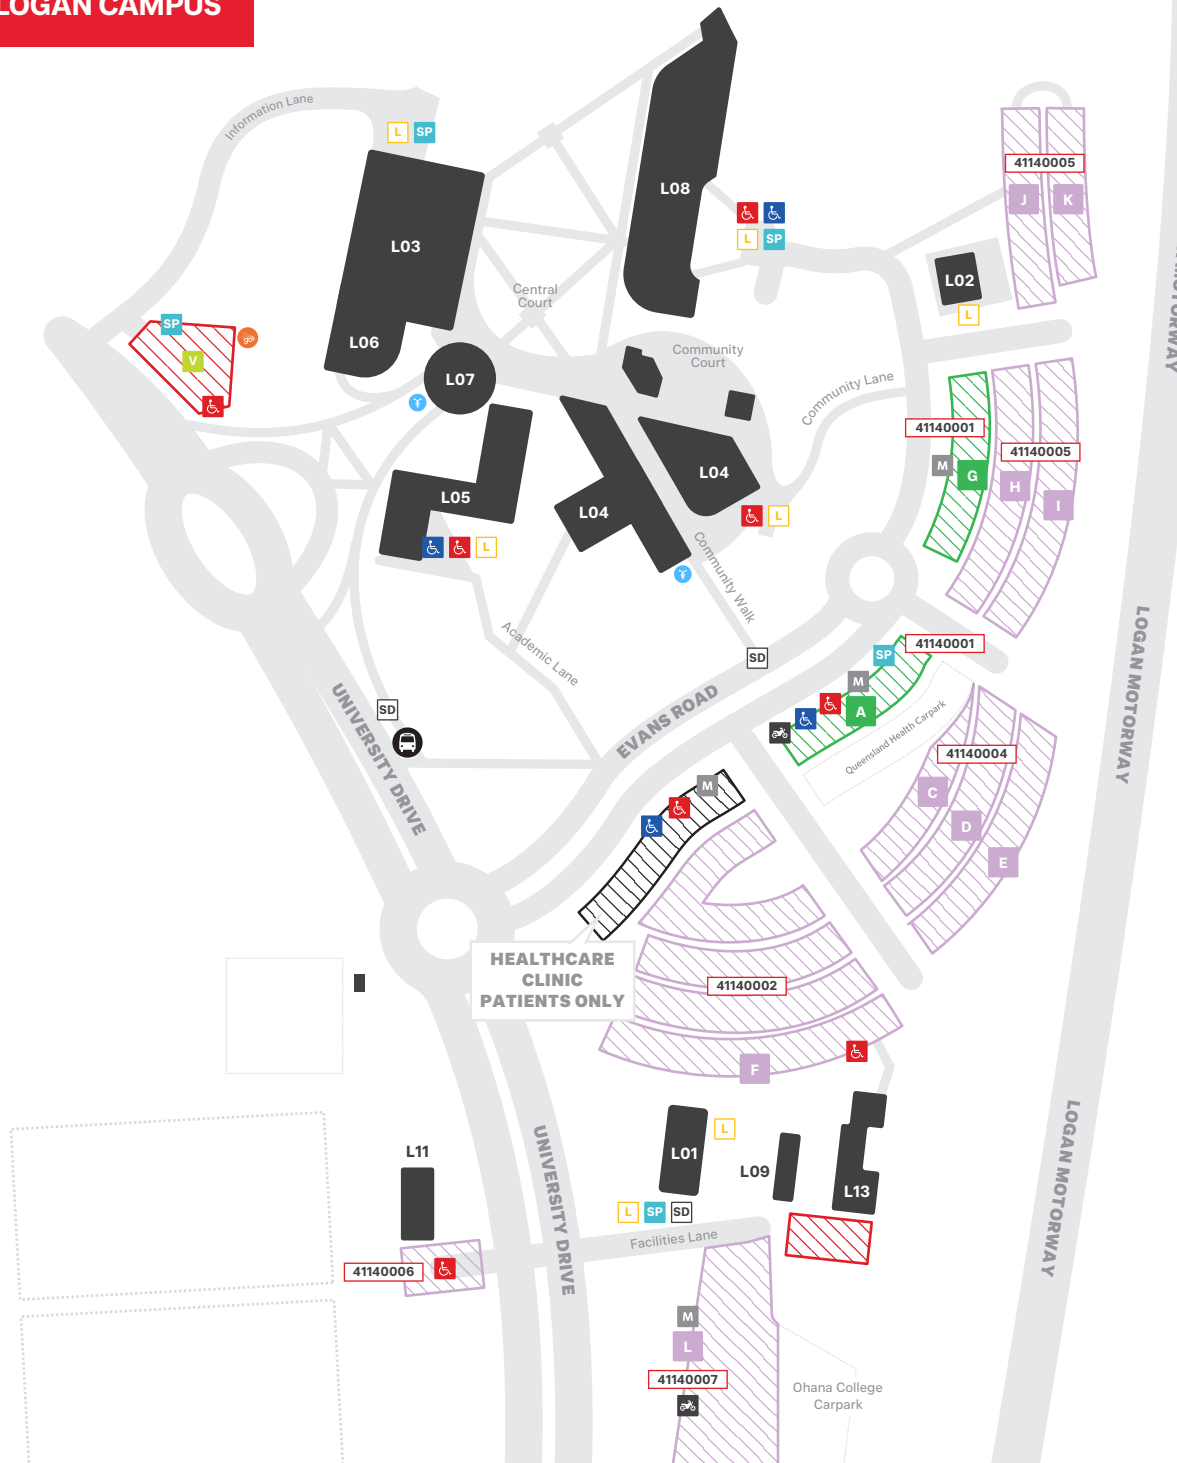

LOGAN CAMPUS

LEGEND

If parking casually, pay via Paystay app or at a parking machine.

Permit Parking

General permit zone

Casual Parking

Casual all-day metered zone

Casual 2-hour metered zone (2 hour max)

Pay-by-Plate payment machine

PayStay app zone number

Other Parking Zones

Passenger set down

Loading zone

Temporary special permit

University vehicles

Healthcare Clinic patients only

Red Australian Disability Parking Permit

Blue Australian Disability Parking Permit

Pre-approved visitor parking

Motorcycle parking

Public Transport

Bus stop

Micromobility parking

Liftango – Information Lane Carpark