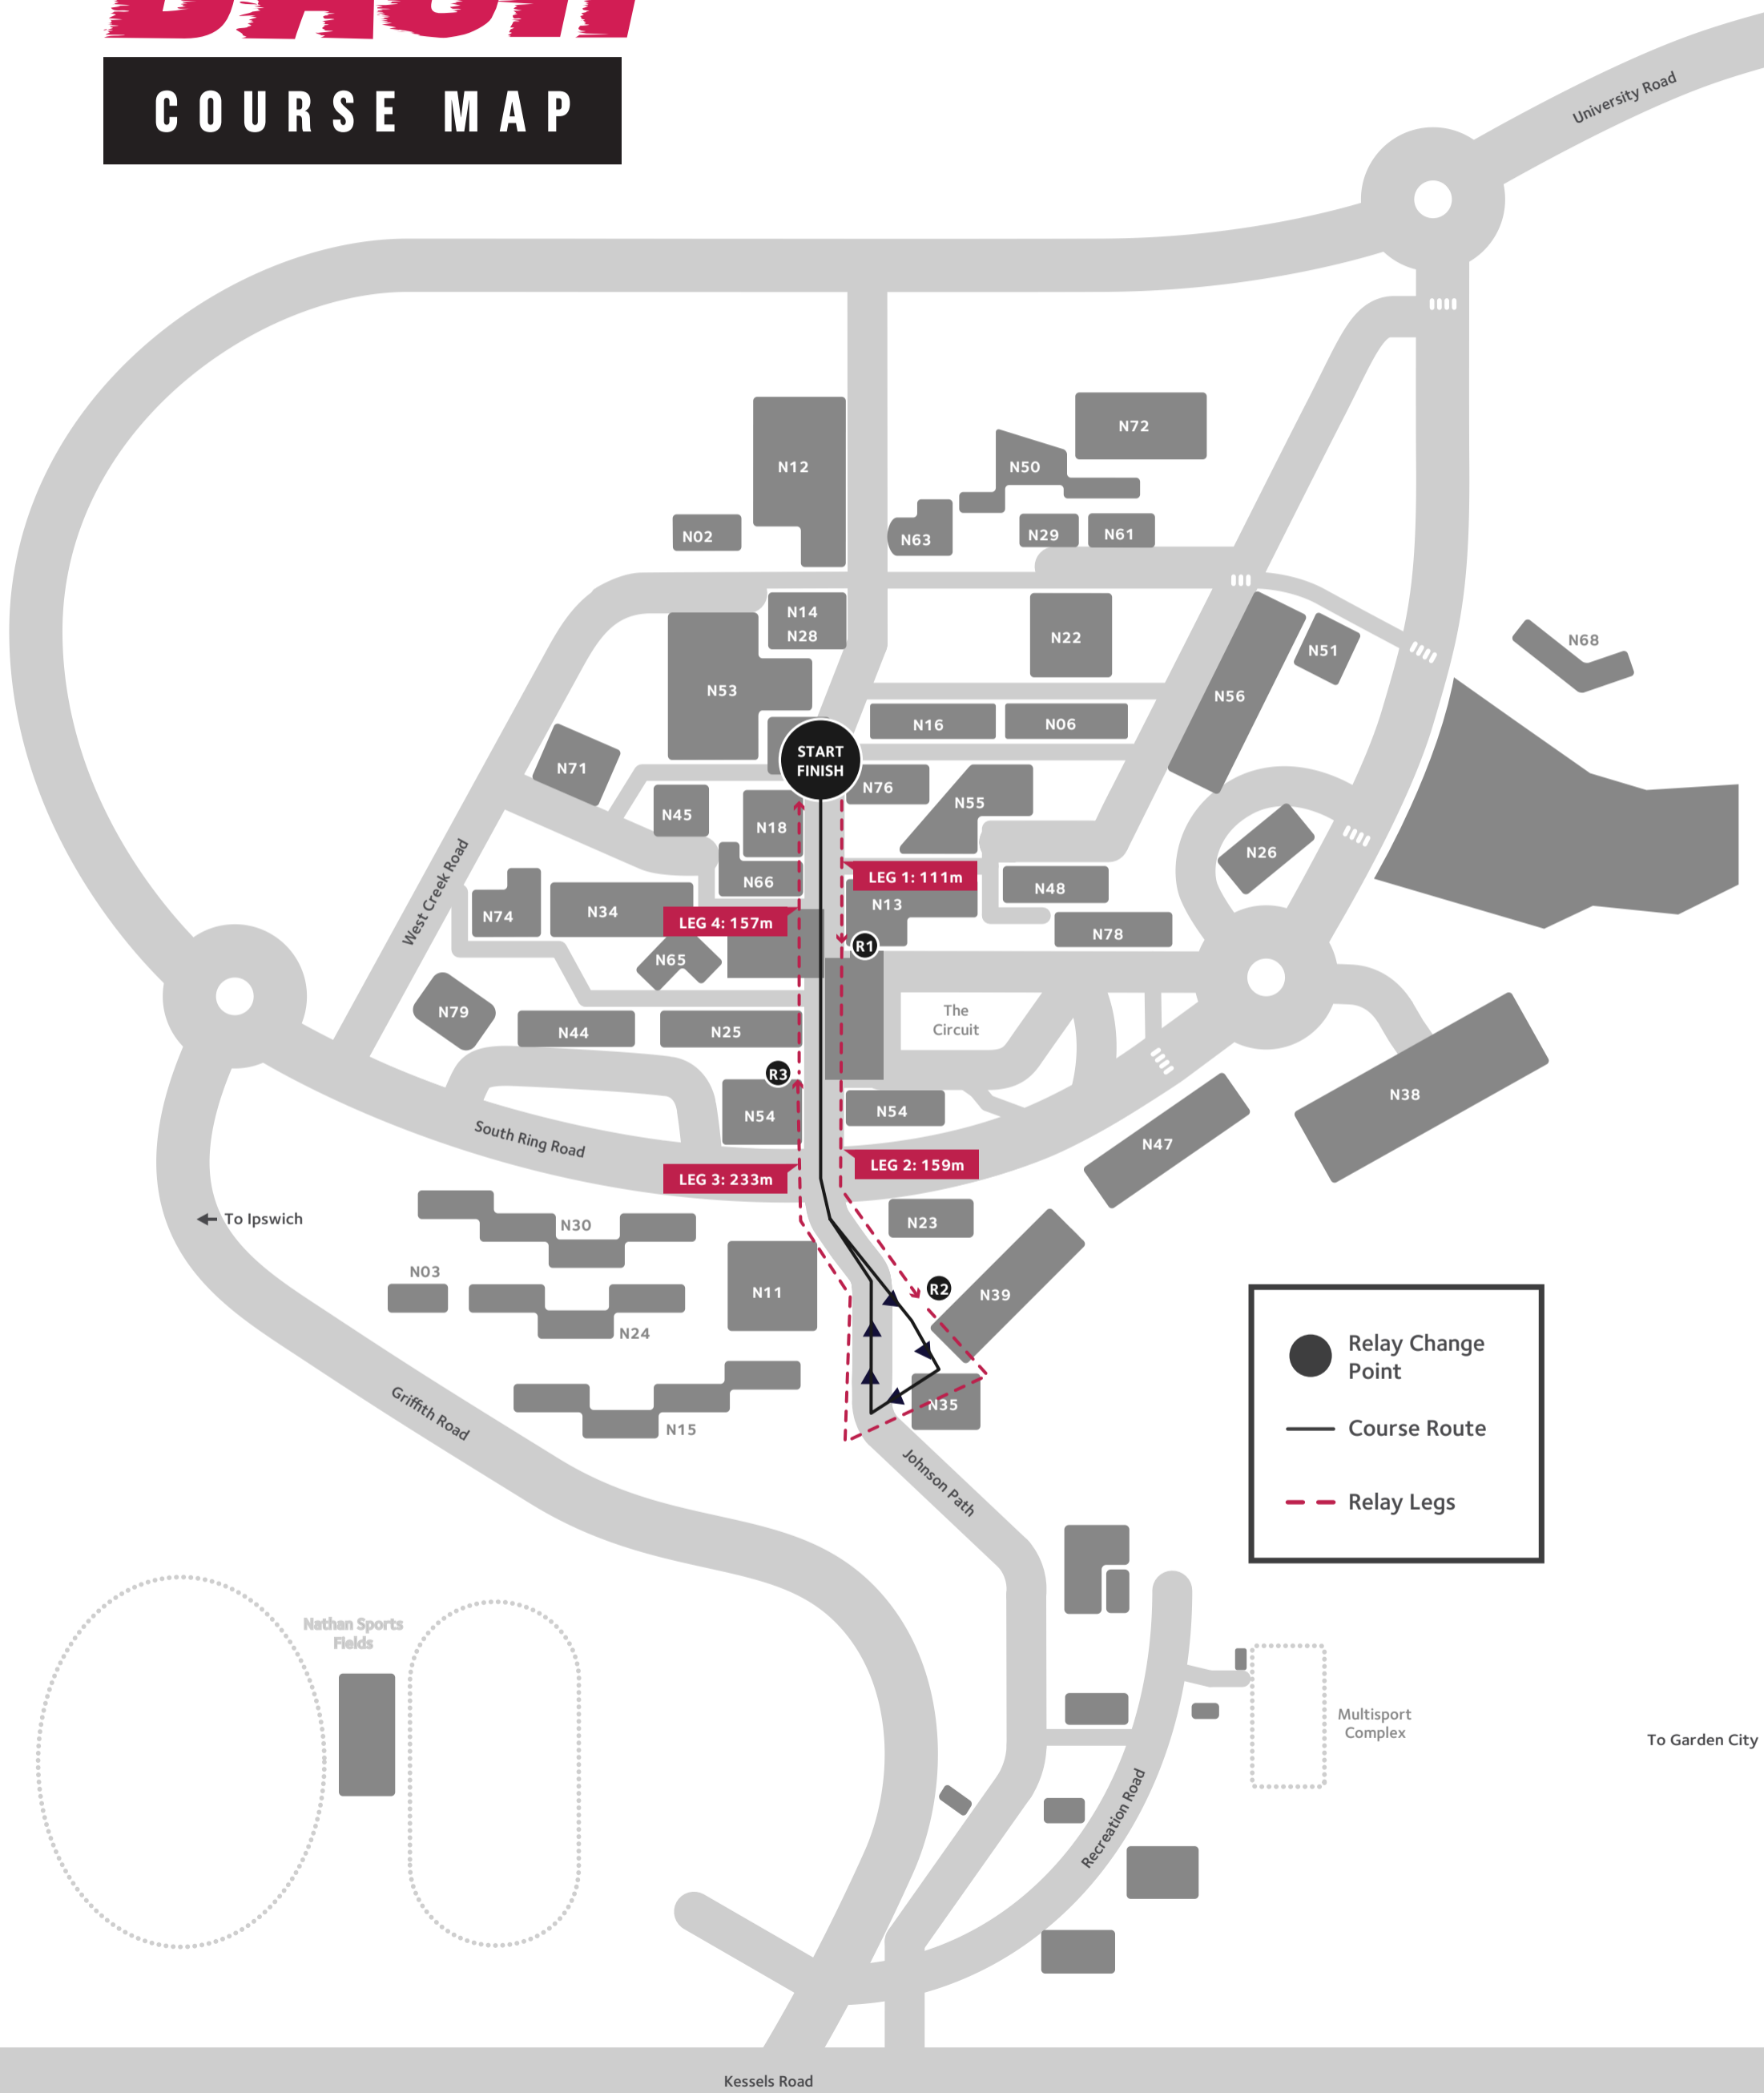

NATHAN DASH

COURSE MAP

← To Ipswich

To Garden City