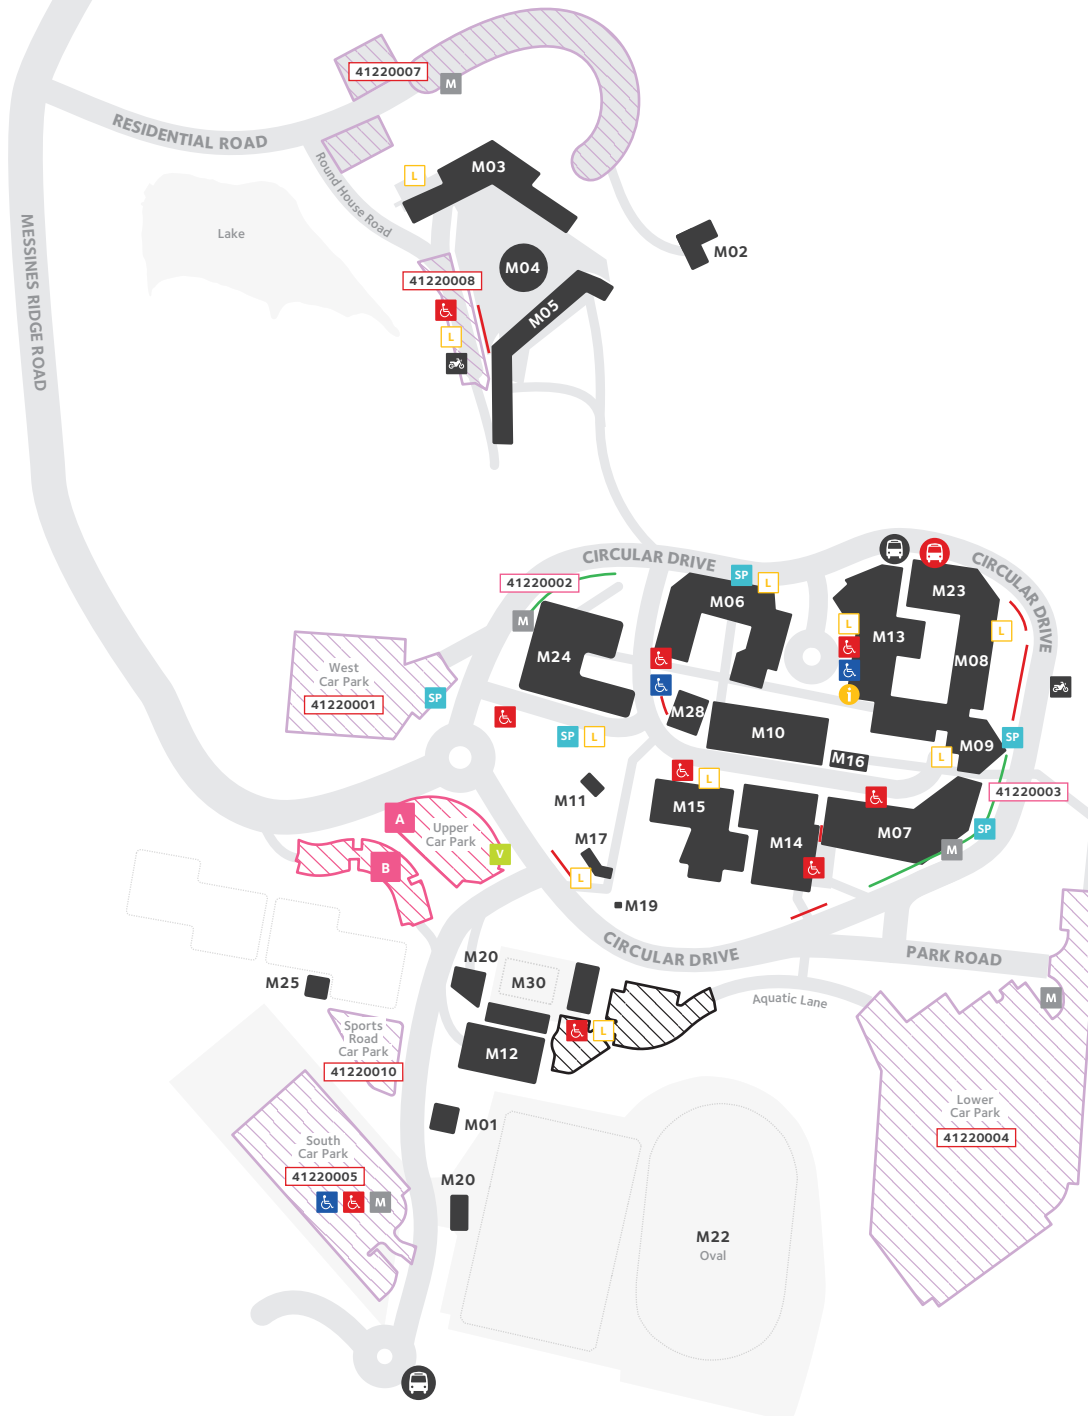

MT GRAVATT CAMPUS

LEGEND

If parking casually, pay via Paystay app or at a parking machine.

Casual parking

- Casual all-day metered zone
- Casual 2-hour metered zone (2 hour max)
- Pay-by-Plate payment machine
- PayStay app zone number

Permit parking

- General permit zone
- Limited Access permit zone

Other parking zones

- Passenger set down
- Loading zone
- Temporary special permit
- University vehicles
- Mt Gravatt Aquatic and Fitness Centre parking
- Red Australian Disability Parking Permit
- Blue Australian Disability Parking Permit
- Pre-approved visitor parking
- Motorcycle parking