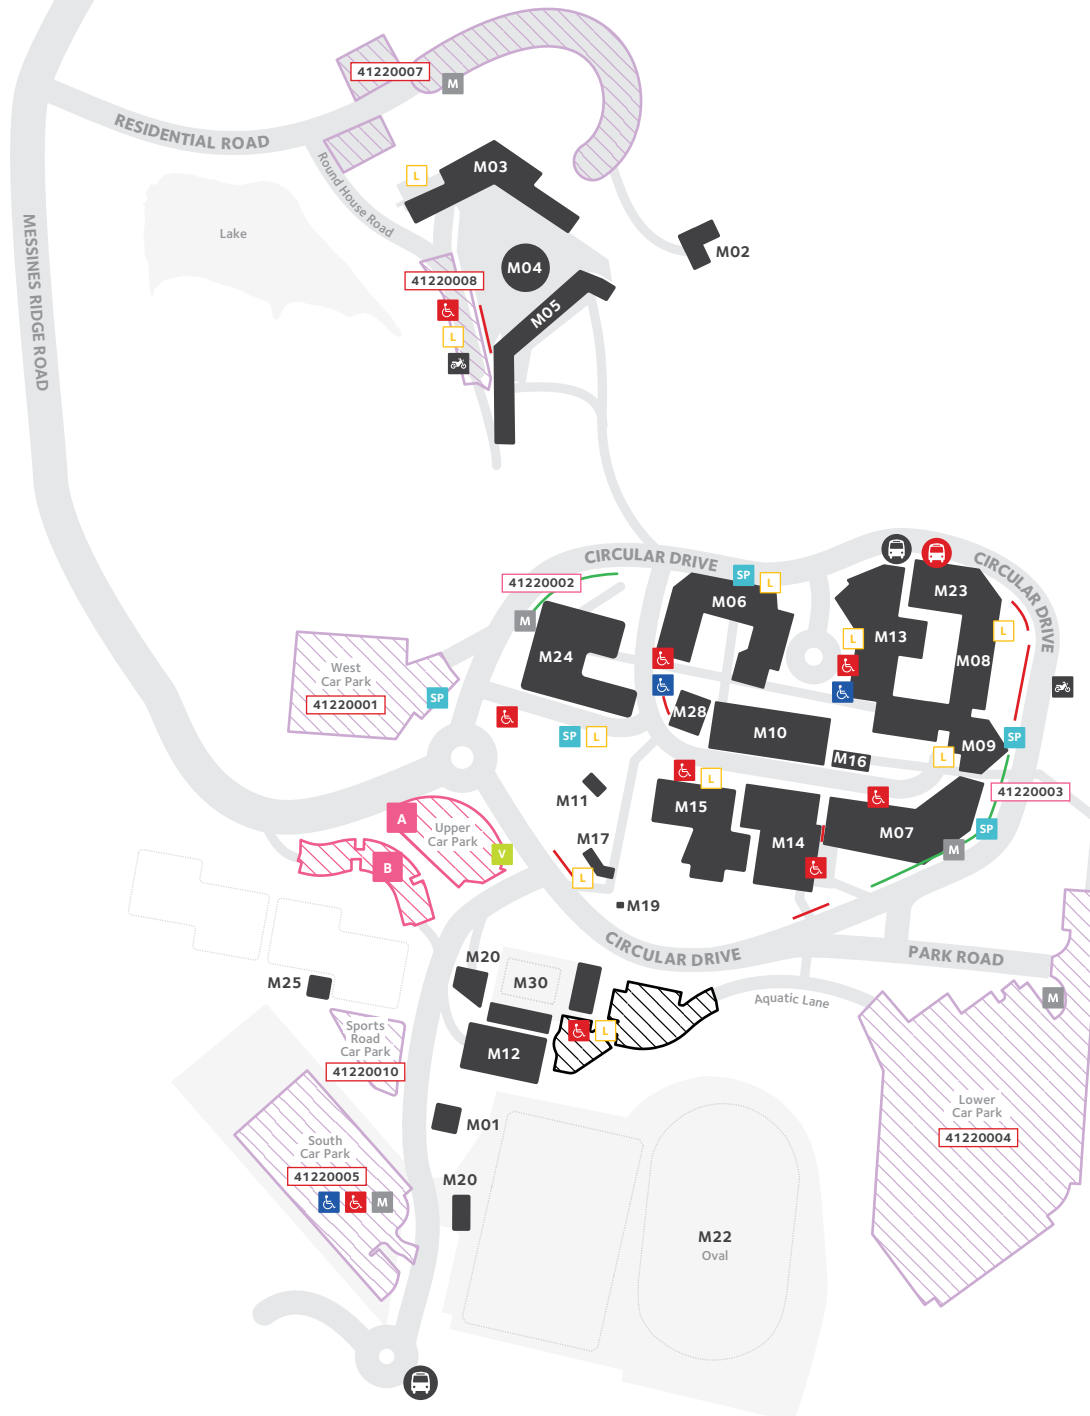

MT GRAVATT CAMPUS

LEGEND

If parking casually, pay via Paystay app or at a parking machine.

Permit Parking

- General permit zone
- Limited Access permit zone

Casual Parking

- Casual all-day metered zone
- Casual 2-hour metered zone (2 hour max)

Pay-by-Plate payment machine

PayStay app zone number

Other Parking Zones

- Passenger set down
- Loading zone
- Temporary special permit
- University vehicles
- Mt Gravatt Aquatic and Fitness Centre parking
- Red Australian Disability Parking Permit
- Blue Australian Disability Parking Permit
- Pre-approved visitor parking
- Motorcycle parking