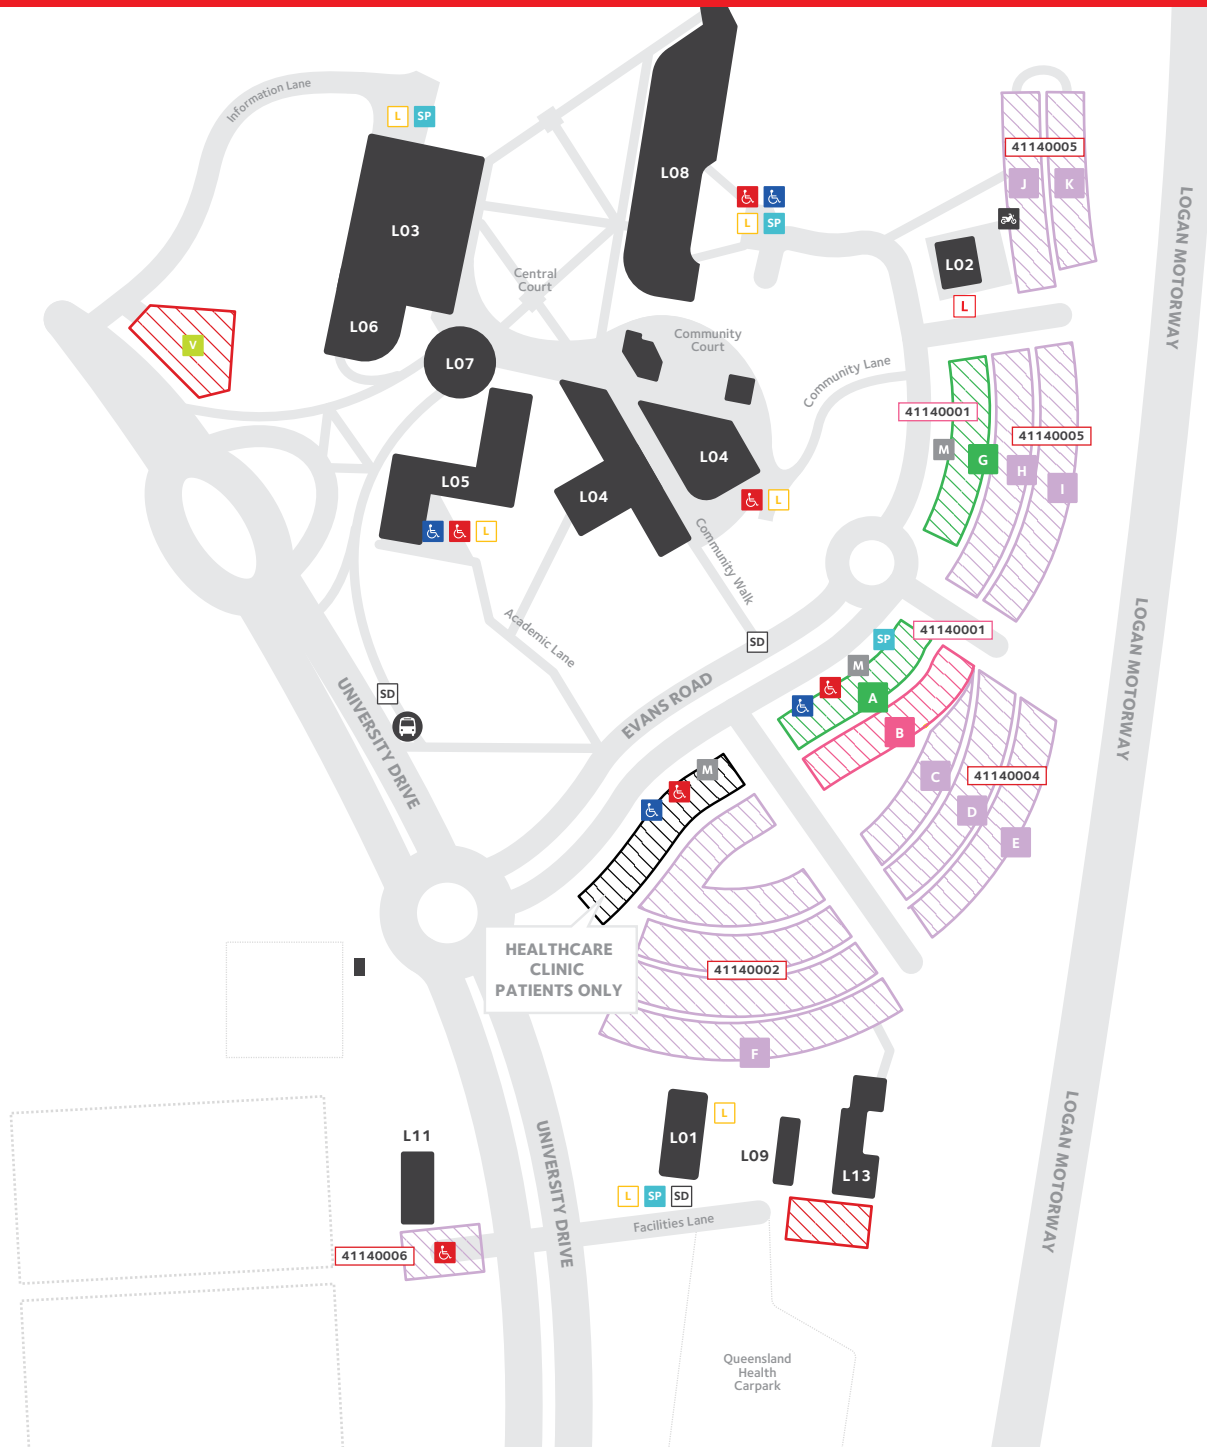

## LEGEND

If parking casually, pay via Paystay app or at a parking machine.

### Permit Parking

- General permit zone
- Limited Access permit zone

### Casual Parking

- Casual all-day metered zone
- Casual 2-hour metered zone (2 hour max)

Pay-by-Plate payment machine

PayStay app zone number

### Other Parking Zones

- Passenger set down
- Loading zone
- Temporary special permit
- University vehicles
- Healthcare Clinic patients only
- Red Australian Disability Parking Permit
- Blue Australian Disability Parking Permit
- Pre-approved visitor parking
- Motorcycle parking