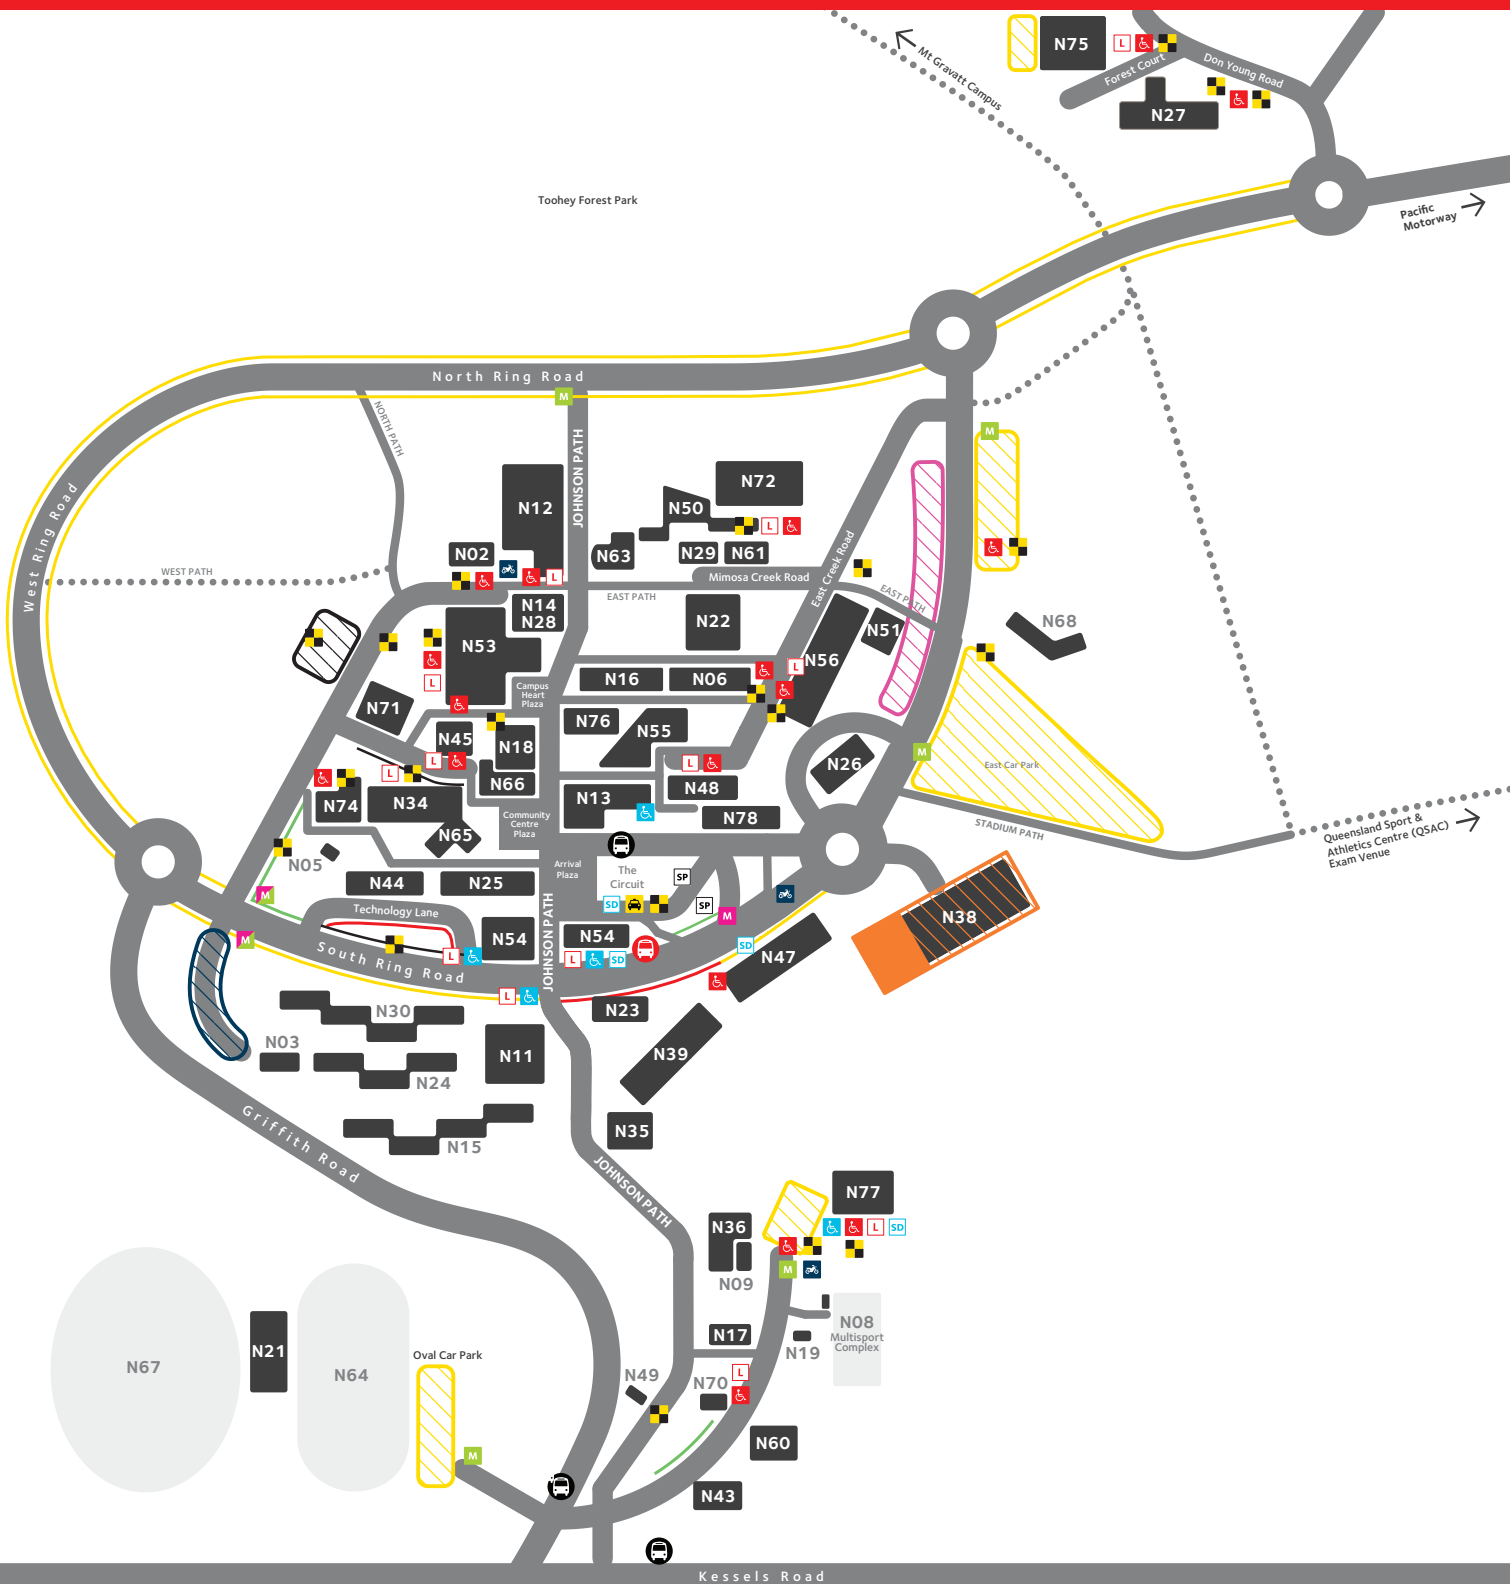

# NATHAN

## Parking Zone Locations

LEGEND

- General Permits, Casual Daily\*
- Casual Short Stay\*  
Max 2 hours
- University Vehicles Only
- N38 Multistorey Permits
- Limited Access Permits
- Parking Machine  
Max 2 hours
- Parking Machine  
Day parking (over 2 hours)
- Dual Use Parking Machine
- Motorcycle Parking
- Taxi Rank
- Loading Zone
- Passenger Set Down
- Pre-approved Visitor Parking
- Special Permits Only
- Tenant Permits Only
- Residential Parking Only
- Disabled Parking
- Special Permit
- Bus Stop
- Inter-campus Bus Stop