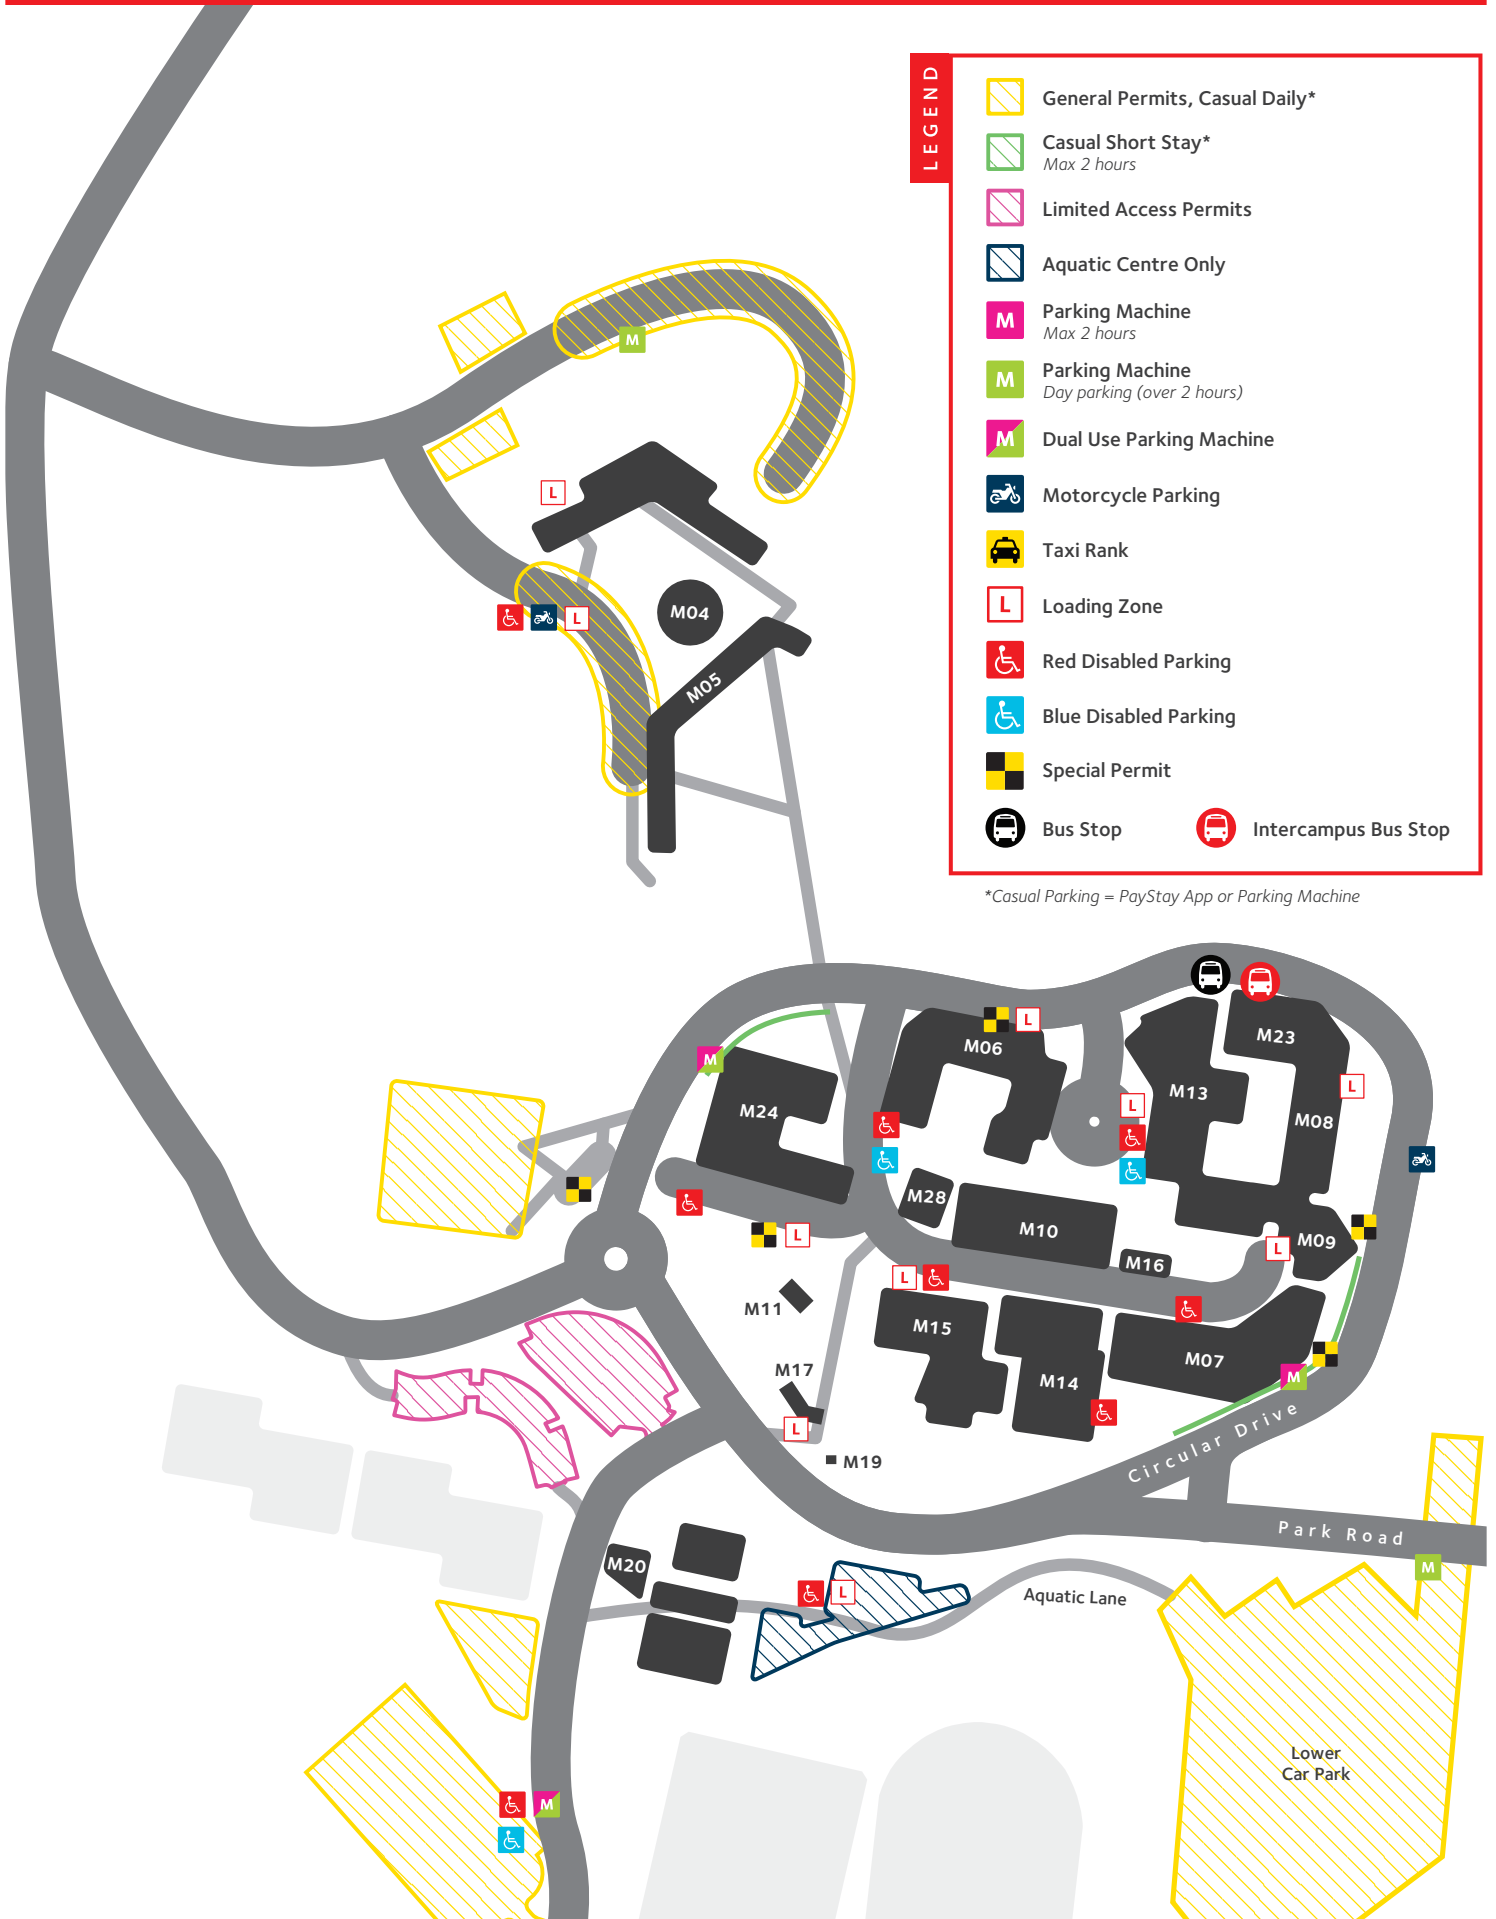

MT GRAVATT

Parking Zone Locations

LEGEND

- General Permits, Casual Daily*
- Casual Short Stay*
Max 2 hours
- Limited Access Permits
- Aquatic Centre Only
- Parking Machine
Max 2 hours
- Parking Machine
Day parking (over 2 hours)
- Dual Use Parking Machine
- Motorcycle Parking
- Taxi Rank
- Loading Zone
- Red Disabled Parking
- Blue Disabled Parking
- Special Permit
- Bus Stop
- Intercampus Bus Stop

*Casual Parking = PayStay App or Parking Machine