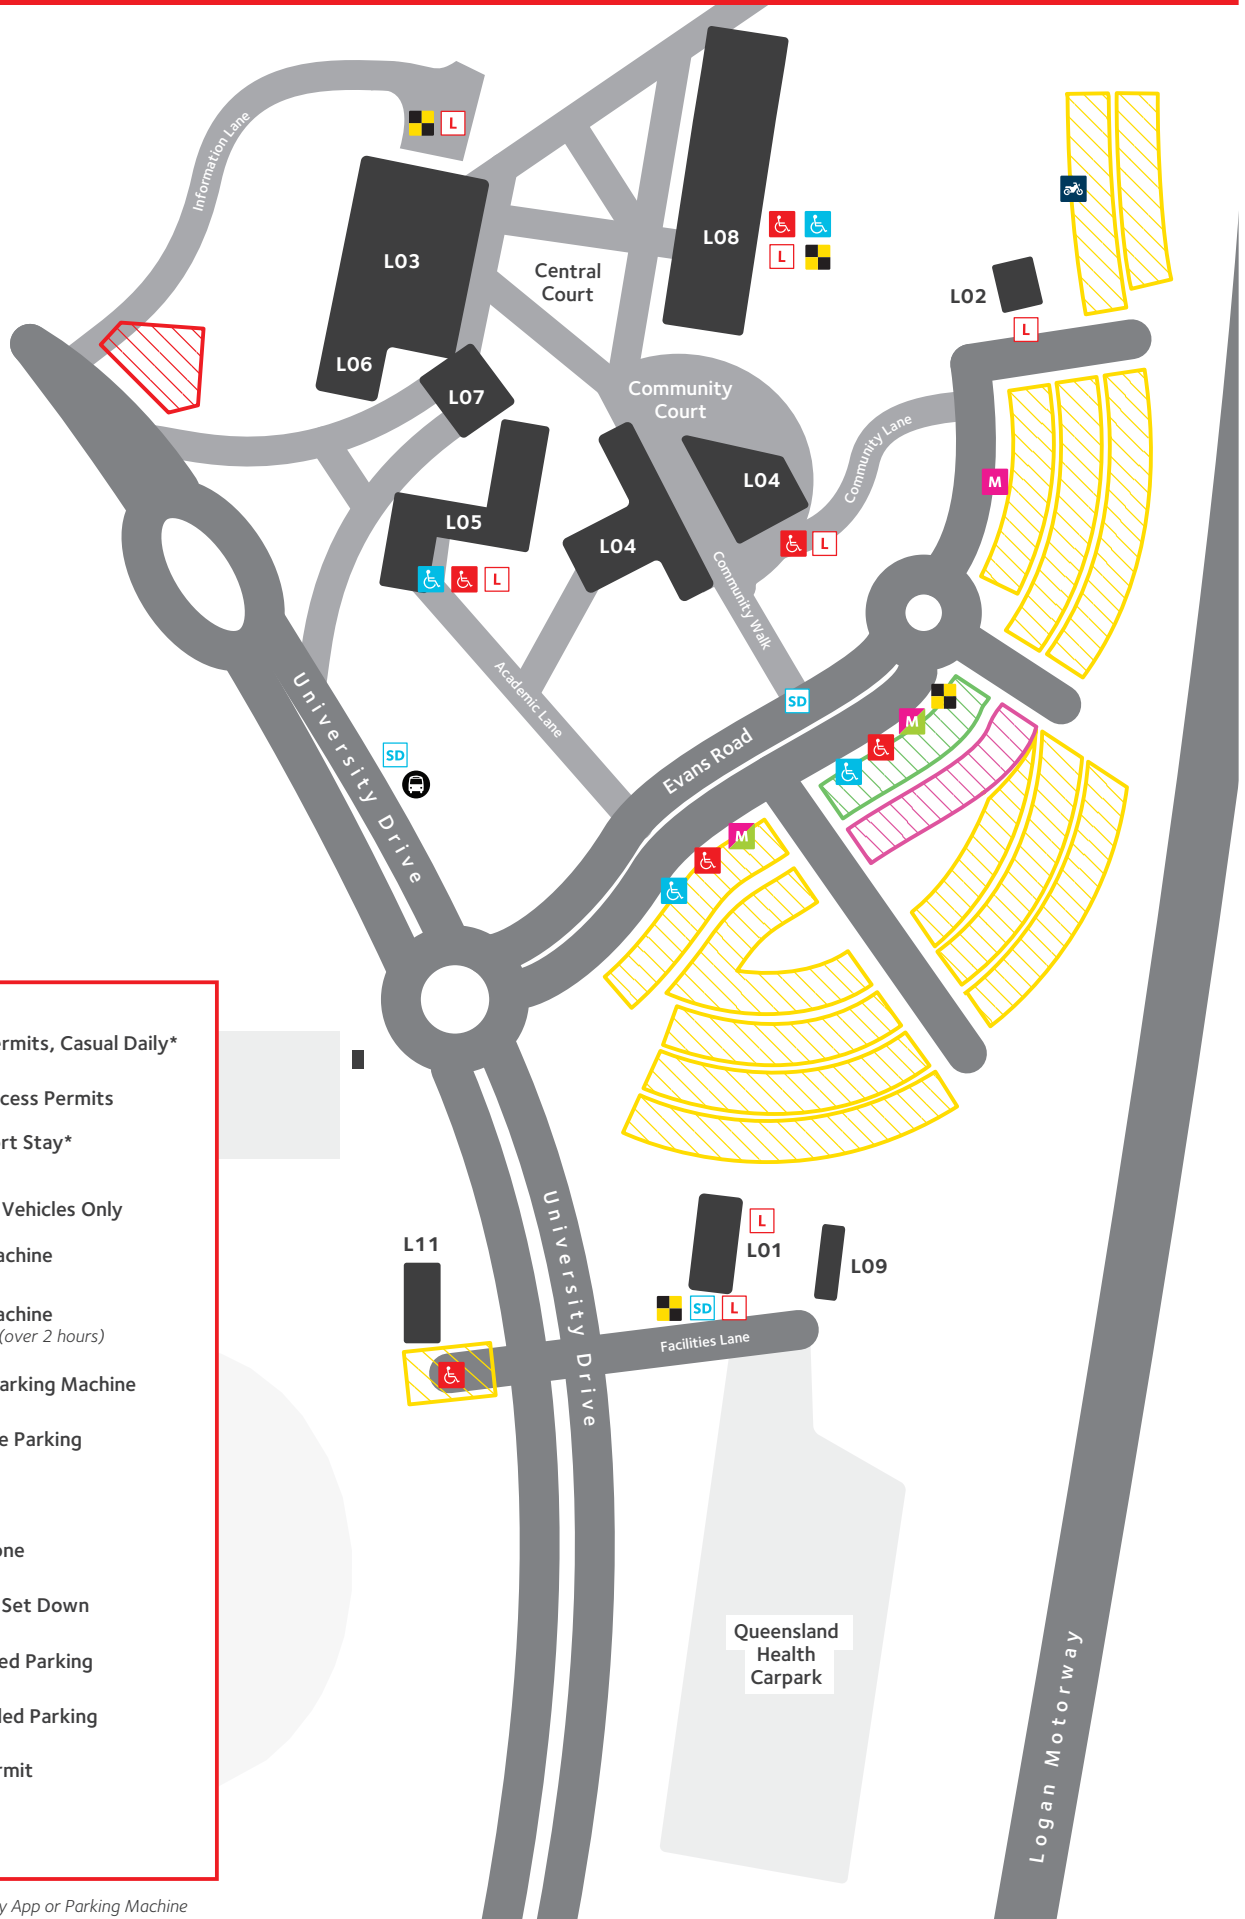

LOGAN

Parking Zone Locations

LEGEND

-  General Permits, Casual Daily*
-  Limited Access Permits
-  Casual Short Stay*
Max 2 hours
-  University Vehicles Only
-  Parking Machine
Max 2 hours
-  Parking Machine
Day parking (over 2 hours)
-  Dual Use Parking Machine
-  Motorcycle Parking
-  Taxi Rank
-  Loading Zone
-  Passenger Set Down
-  Red Disabled Parking
-  Blue Disabled Parking
-  Special Permit
-  Bus Stop

*Casual Parking = PayStay App or Parking Machine