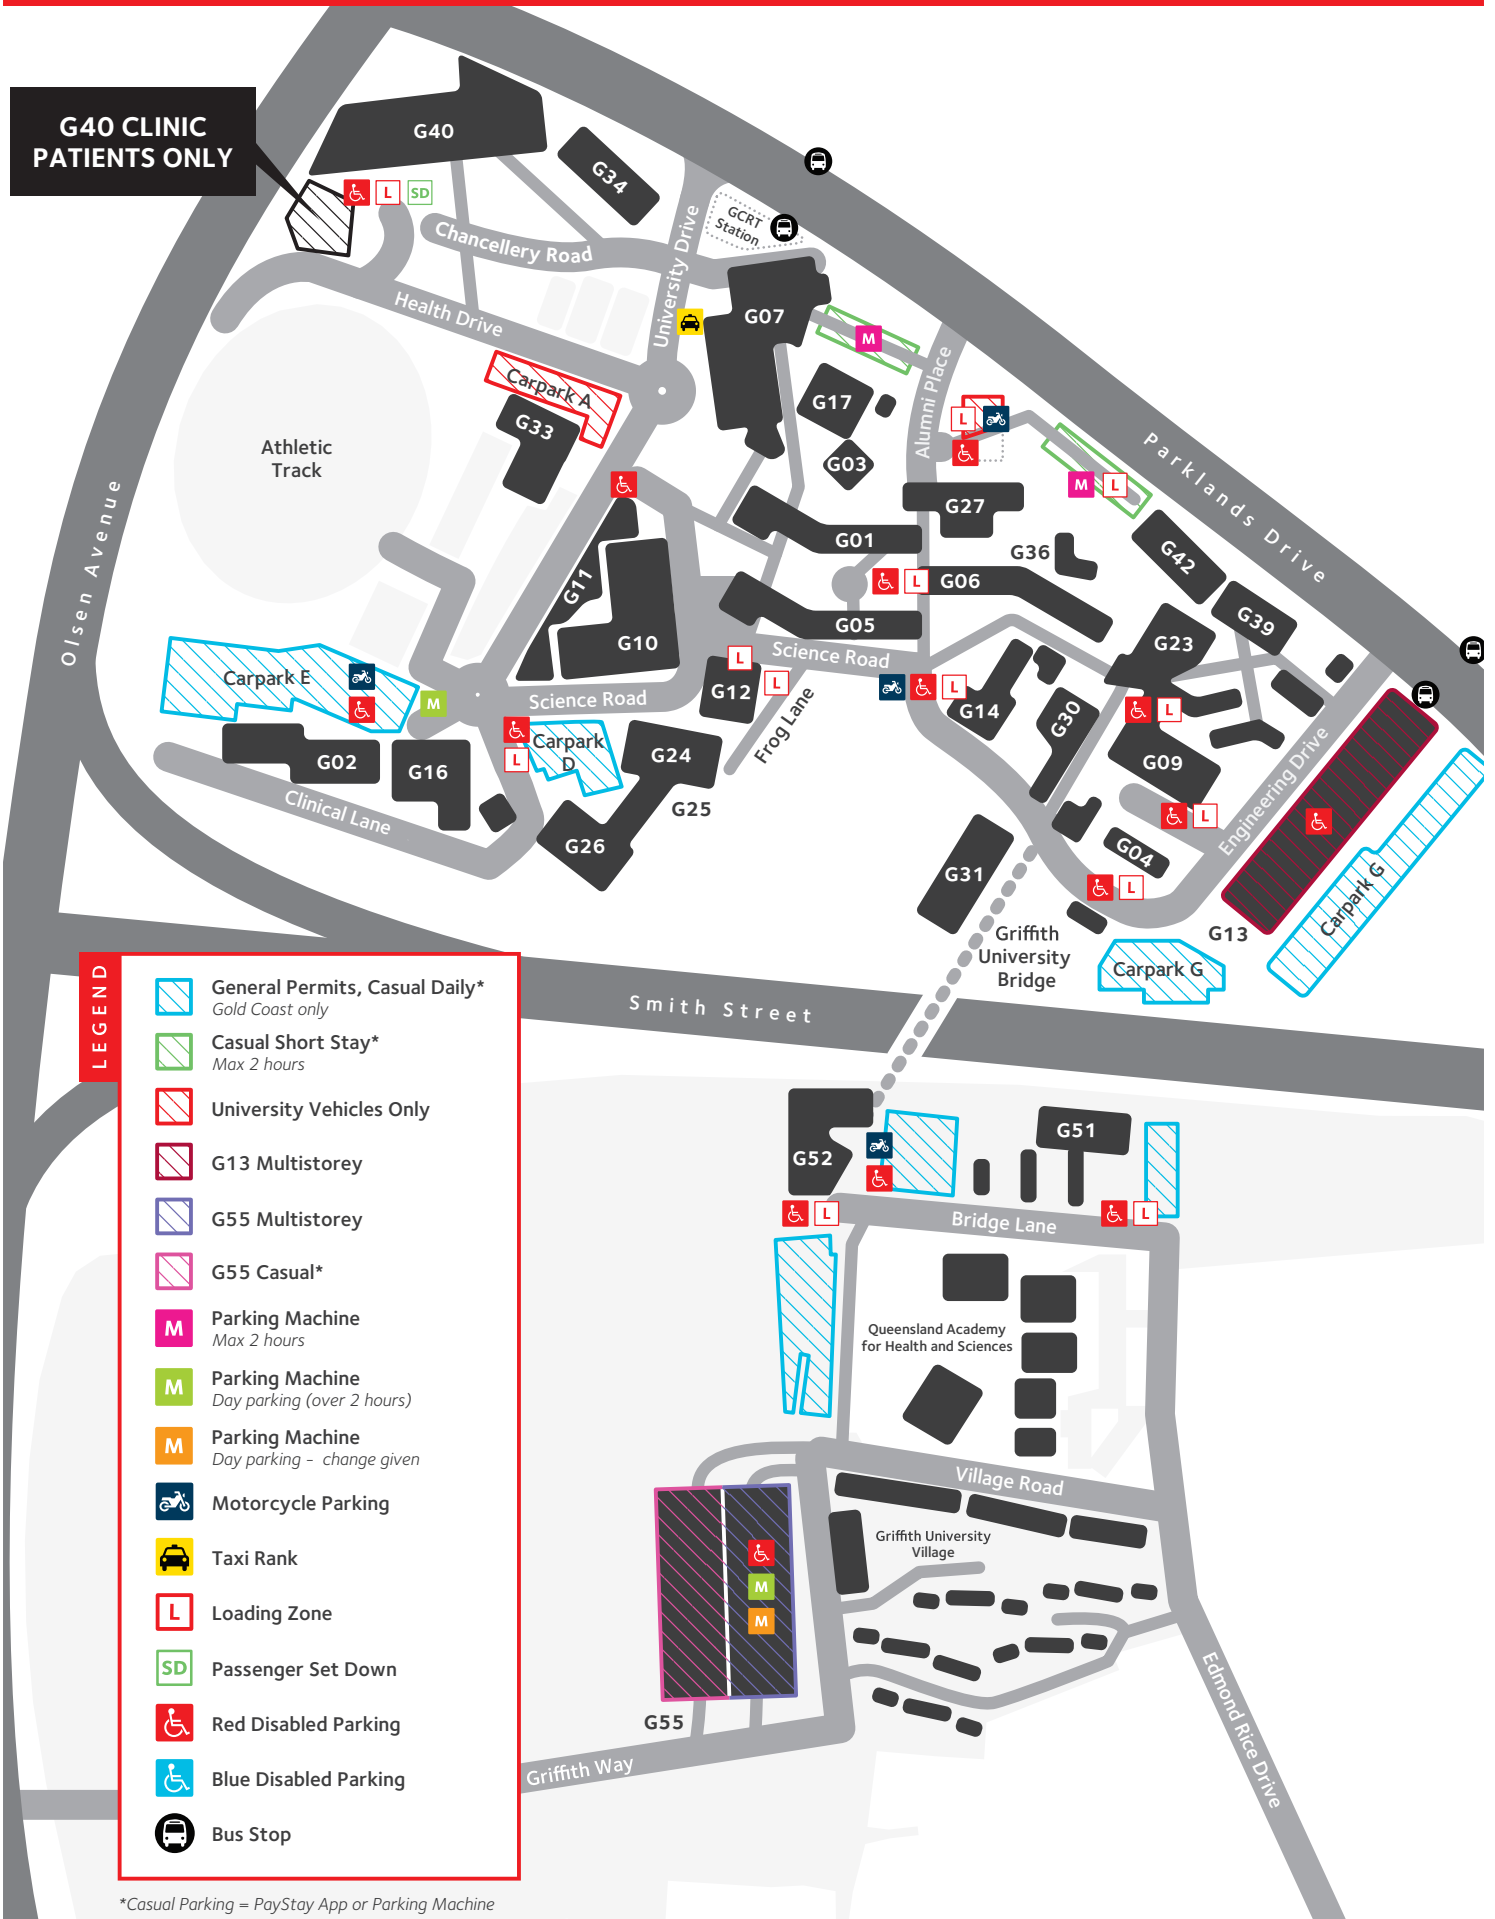

GOLD COAST

Parking Zone Locations

G40 CLINIC PATIENTS ONLY

LEGEND

- General Permits, Casual Daily*
Gold Coast only
- Casual Short Stay*
Max 2 hours
- University Vehicles Only
- G13 Multistorey
- G55 Multistorey
- G55 Casual*
- Parking Machine
Max 2 hours
- Parking Machine
Day parking (over 2 hours)
- Parking Machine
Day parking - change given
- Motorcycle Parking
- Taxi Rank
- Loading Zone
- Passenger Set Down
- Red Disabled Parking
- Blue Disabled Parking
- Bus Stop

*Casual Parking = PayStay App or Parking Machine