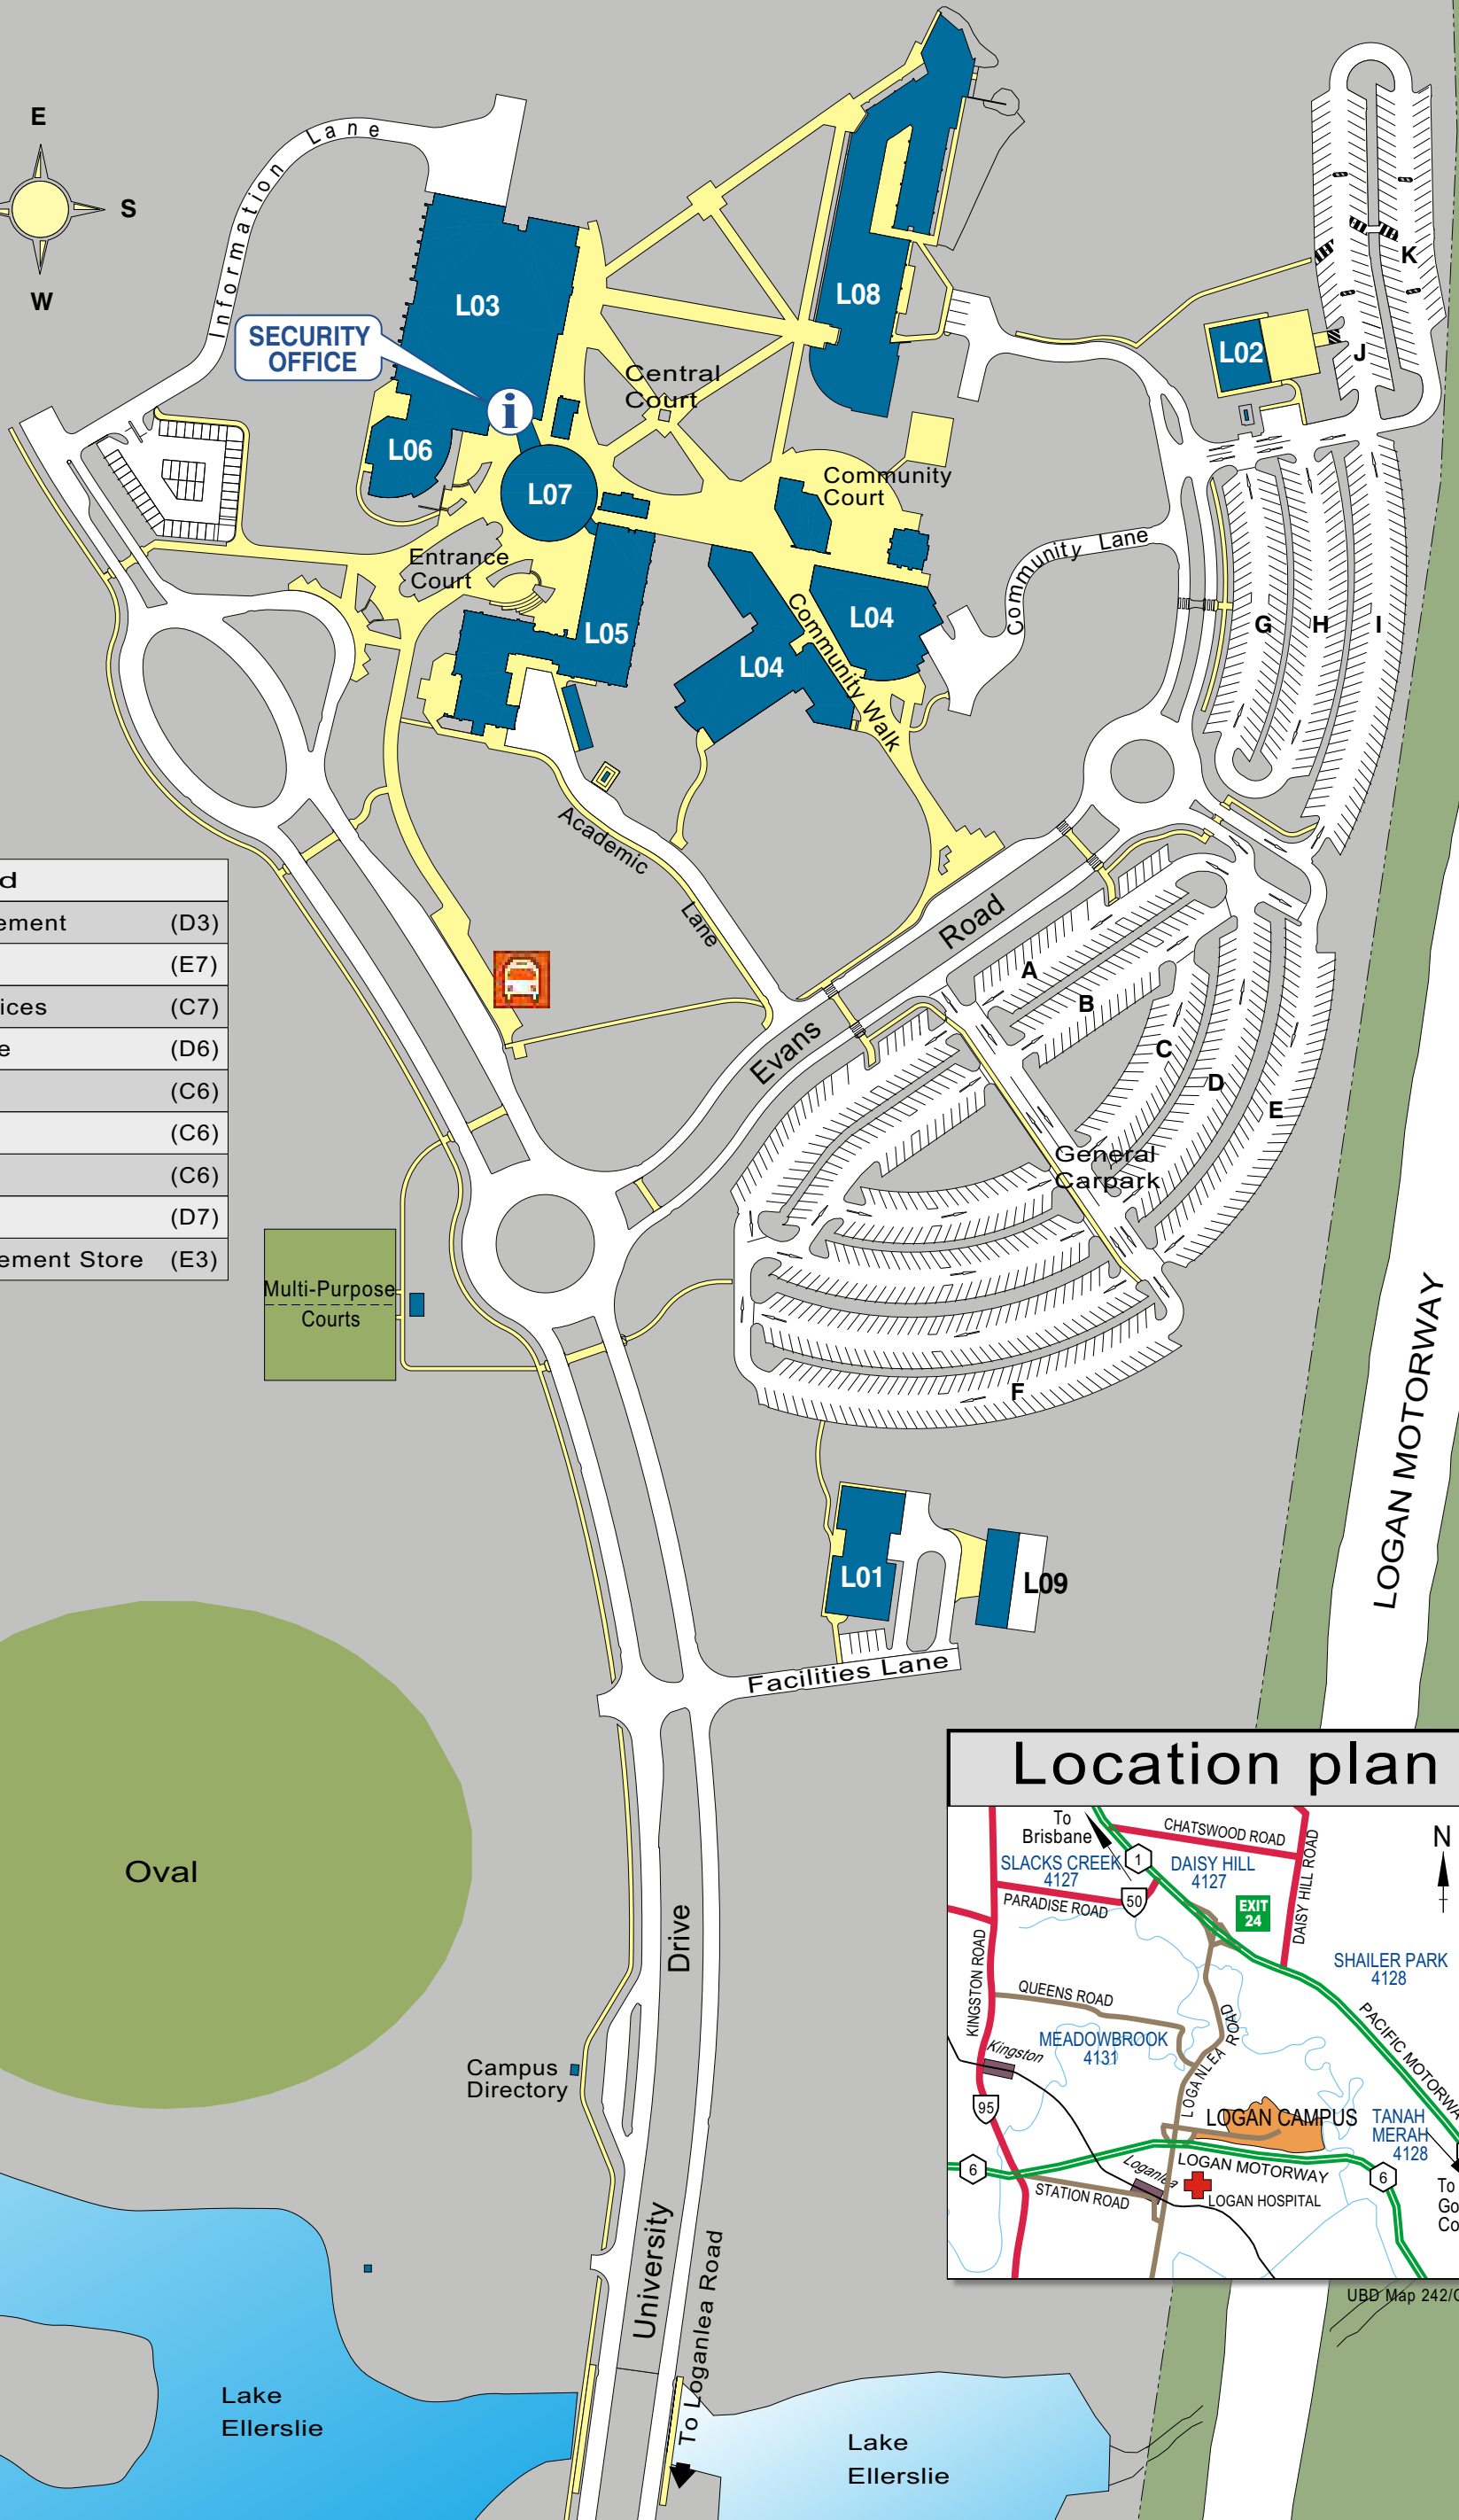

Golf Course

Building Legend		
L01. Facilities Management	(D3)	
L02. Chiller Plant	(E7)	
L03. Information Services	(C7)	
L04. Community Place	(D6)	
L05. Academic 1.	(C6)	
L06. Auditorium	(C6)	
L07. Hub Link	(C6)	
L08. Academic 2.	(D7)	
L09. Facilities Management Store	(E3)	

Field 2

Field 1

Oval

Lake Ellerslie

Lake Ellerslie

LOGAN MOTORWAY

University Drive
To Loganlea Road

7
6
5
4
3
2
1

A B C D E F