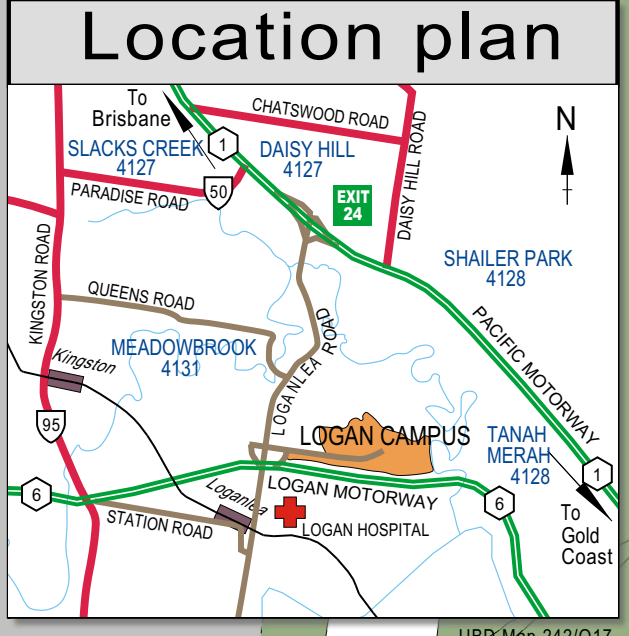

Golf Course

Building Legend		
L01. Facilities Management	(D3)	
L02. Chiller Plant	(E7)	
L03. Information Services	(C7)	
L04. Community Place	(D6)	
L05. Academic 1.	(C6)	
L06. Auditorium	(C6)	
L07. Hub Link	(C6)	
L08. Academic 2.	(D7)	
L09. Facilities Management Store	(E3)	

Field 2

Field 1

Oval

Lake Ellerslie

Lake Ellerslie

LOGAN MOTORWAY

University Drive
To Loganlea Road

7
6
5
4
3
2
1