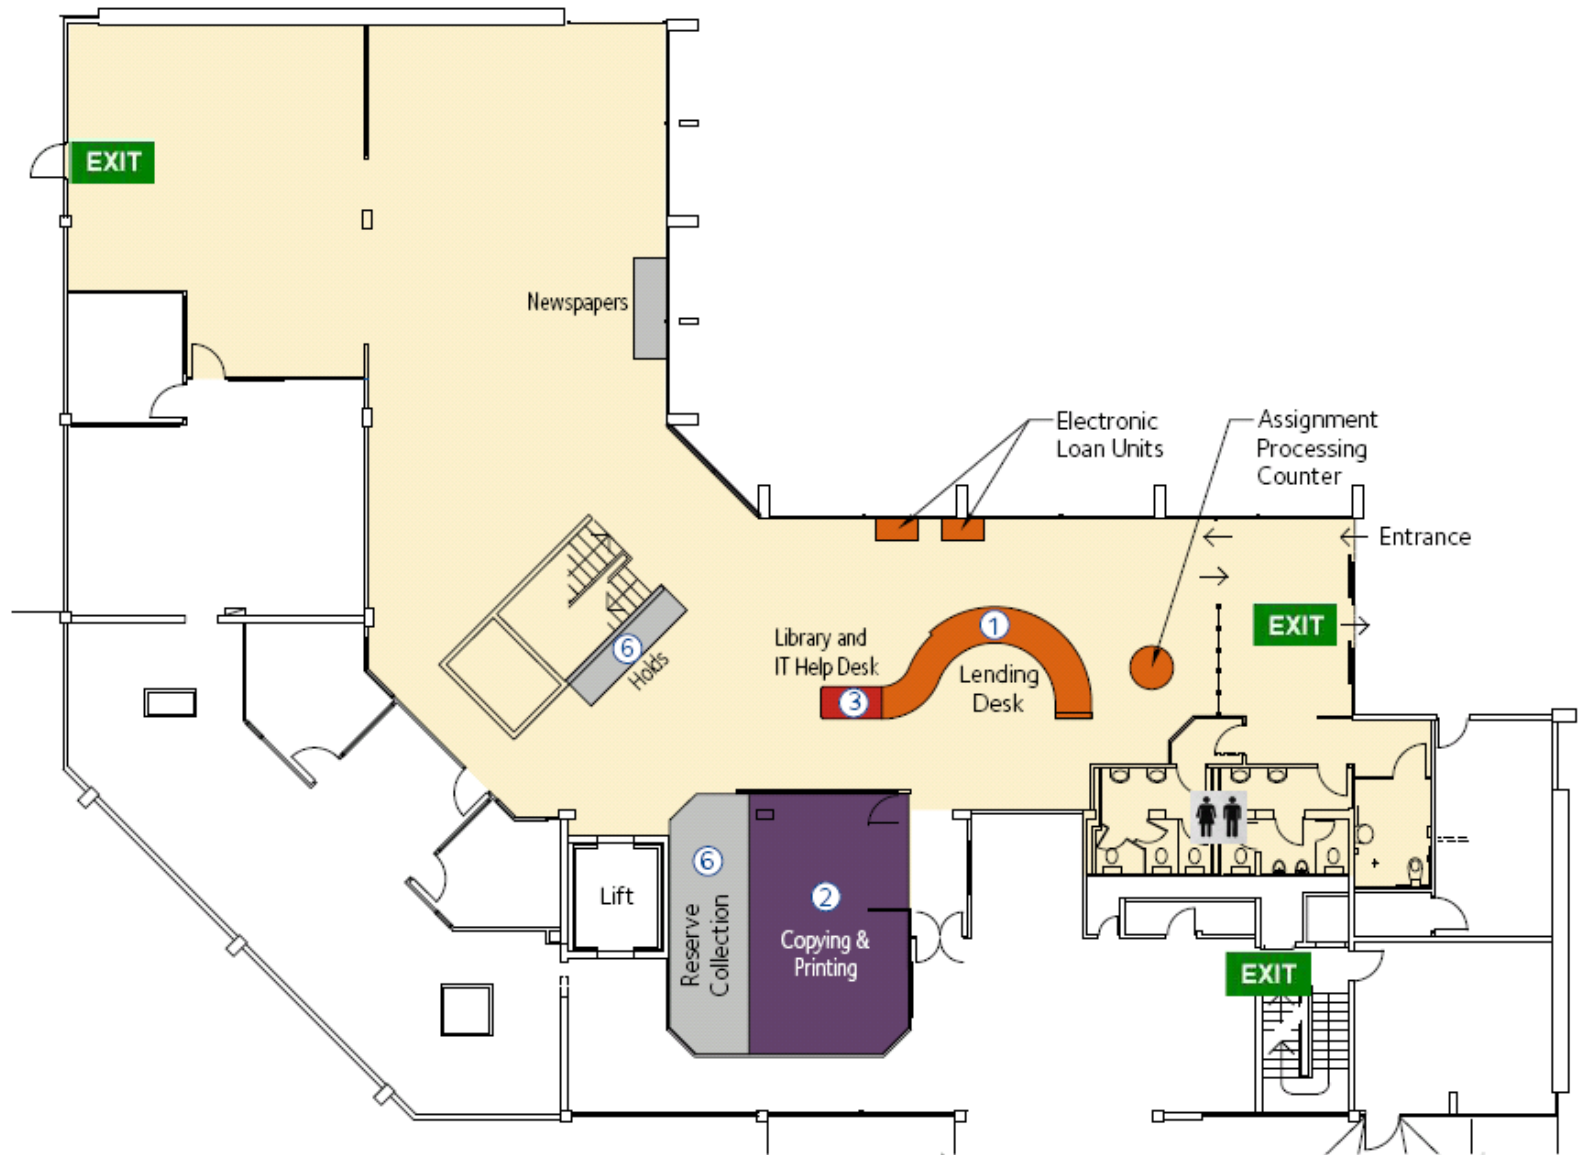

# Library Directory Map

## M13. Information Services Centre - Level 1

	Emergency Exit
	Toilet
	Collections
	Copying & Printing
	Library and IT Help
	Lending

## M13. Information Services Centre - Level 2

**EXIT** Emergency Exit

 Toilet

 Collaboration Zone

 Collections

 Electronic Training Room

 Individual Quiet Study Zone

 Learning Services (Academic Skills)