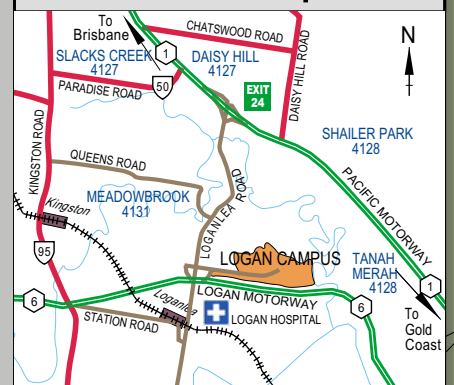

Bus Stop

Multi-Purpose Courts

Field 1

Oval

Campus Directory

Lake Ellerslie

Lake Ellerslie

Location plan

UBB Map 242/Q17

7

6

5

4

3

2

1