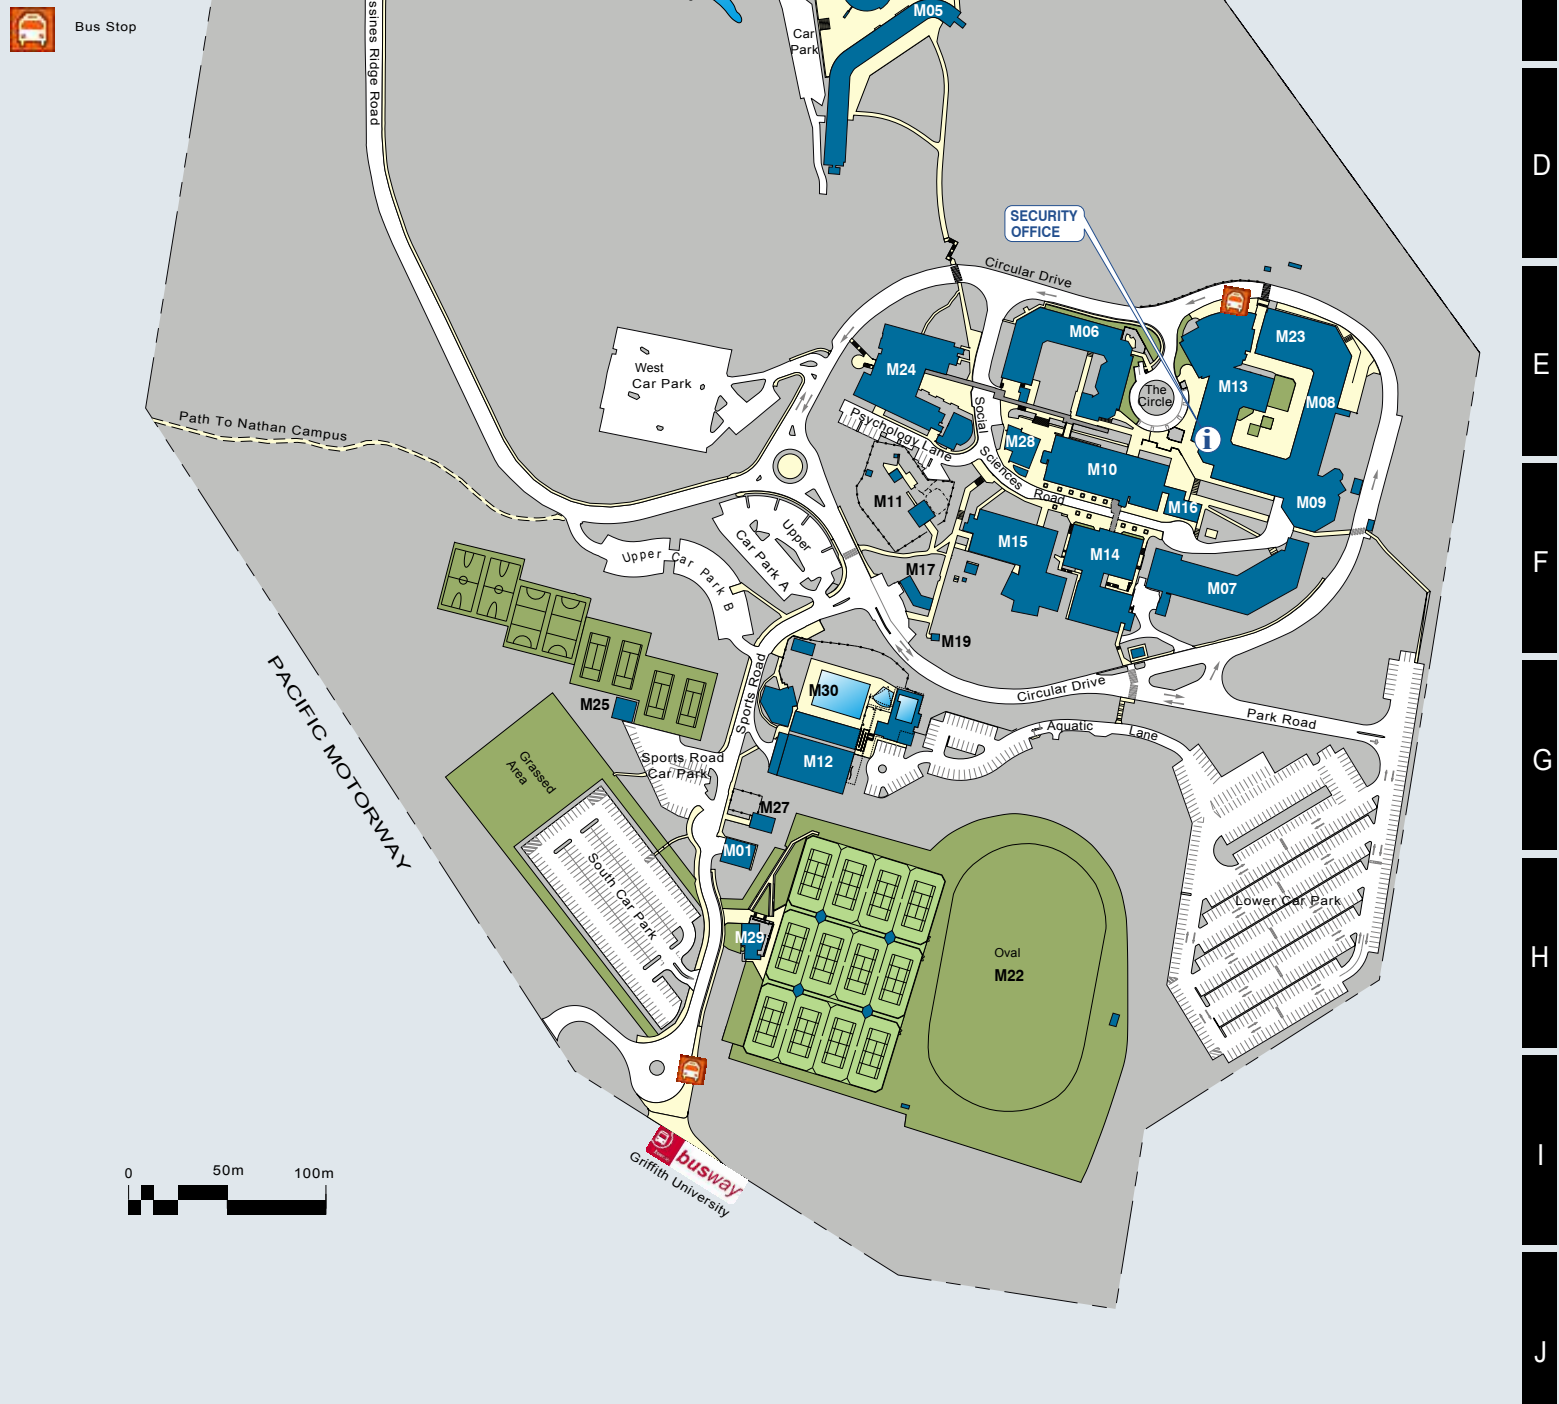

Building Legend	
M01. Landscape Store	(H4)
M02. Head of Residence	(C5)
M03. Bundara	(C4)
M04. The Roundhouse	(C4)
M05. Lowana	(D4)
M06. Education	(E5)
M07. Technology	(F6)
M08. Community	(E6)
M09. Arts & Music	(F6)
M10. Social Sciences	(F5)
M11. Old Yarraniea State School	(F4)
M12. Mt. Gravatt Recreation Hall	(G4)
M13. Information Services Centre	(E6)
M14. International Building	(F5)
M15. Science Education	(F5)
M16. Social Sciences Annexe	(F6)
M17. Facilities Workshop	(F4)
M19. Facilities Store	(F5)
M22. Oval	(H5)
M23. Auditorium	(E6)
M24. Psychology	(E4)
M25. Tennis Court Shelter	(G3)
M27. Trade Store	(G4)
M28. Cafe M-28	(E5)
M29. Griffith University Tennis Centre	(H4)
M30. Aquatic and Fitness Centre	(G4)

current @ January 2012

1 2 3 4 5 6 7

A
B
C
D
E
F
G
H
I
J