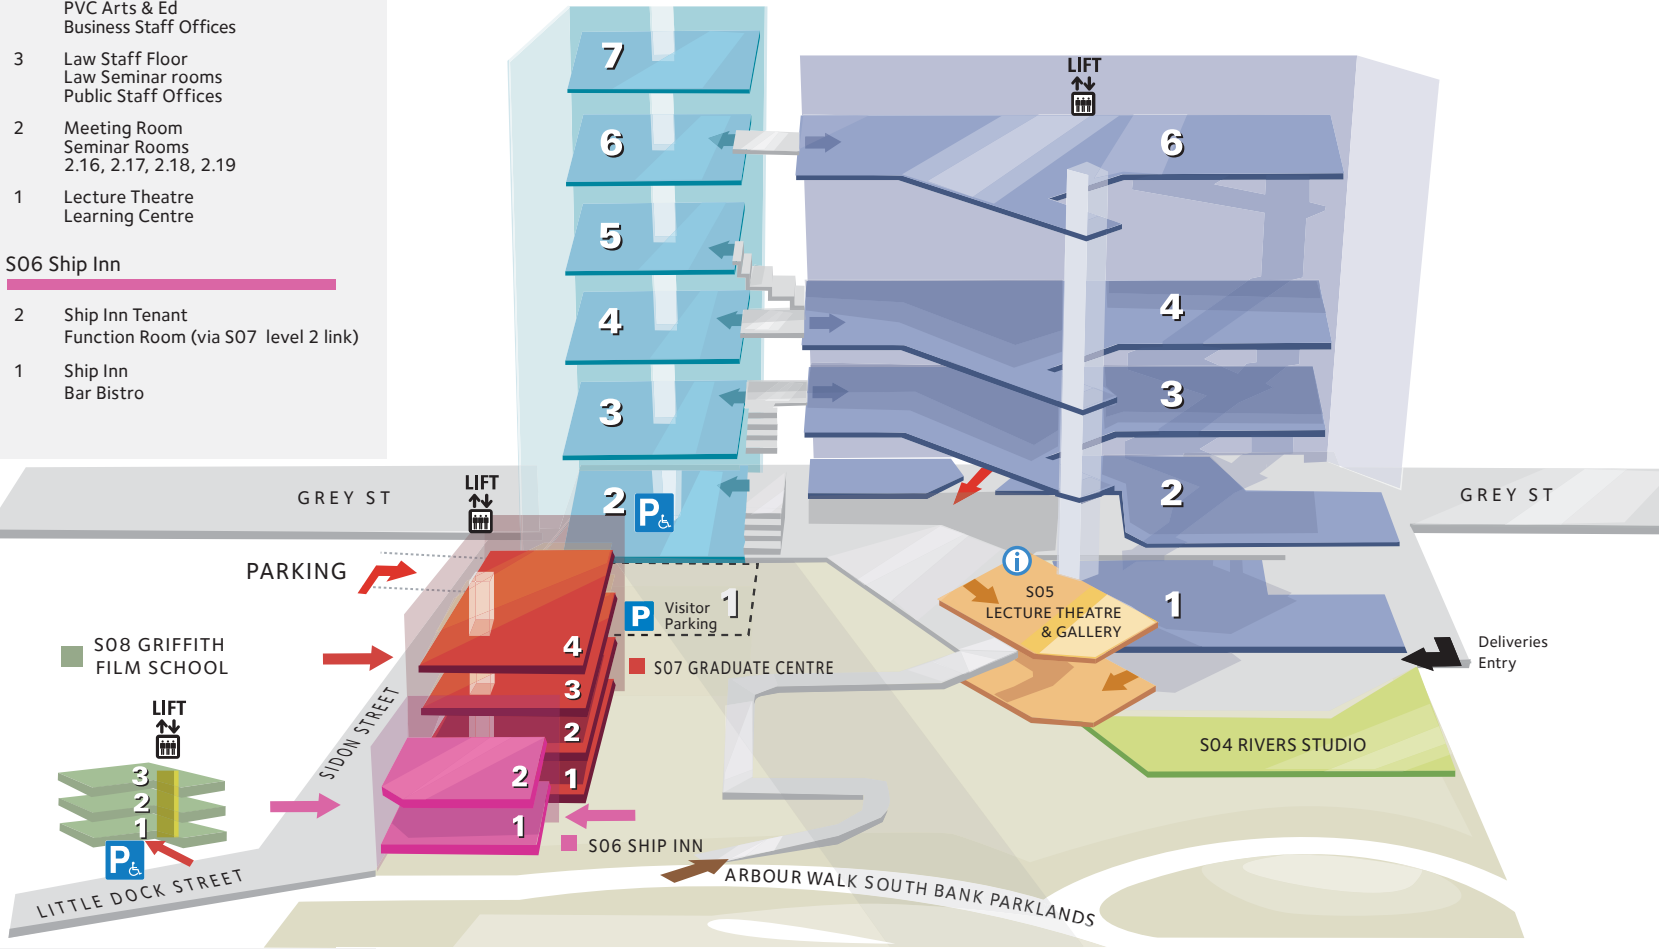

**S07 Griffith South Bank Graduate Centre**

- 4 Business Staff Floor  
PVC Arts & Ed  
Business Staff Offices
- 3 Law Staff Floor  
Law Seminar rooms  
Public Staff Offices
- 2 Meeting Room  
Seminar Rooms  
2.16, 2.17, 2.18, 2.19
- 1 Lecture Theatre  
Learning Centre

**S06 Ship Inn**

- 2 Ship Inn Tenant  
Function Room (via S07 level 2 link)
- 1 Ship Inn  
Bar Bistro

**S02 WEBB CENTRE**      **S03 GREY STREET STUDIOS**

**S02 Webb Centre**

- 7 Board Room  
Cashier  
QCA Directorate
- 6 Art Theory  
Fine Art Office  
Research Offices
- 5 Animation  
Film and Television
- 4 Design
- 3 Learning Centre
- 2 Campus Life  
Gumurri Centre  
Project Gallery  
Disable Parking
- 1 Visitor Parking

**S03 Grey Street Studios**

- 6 Fine Art Studios  
Post Graduate Studios
- 4 Photography Studios  
Print Making Studios
- 3 Photography Studios
- 2 Art Supply Store  
Cafeteria  
Library  
Student Administration
- 1 Deliveries Entry  
Liveworm (Grey Street Entry)  
Store  
Access Workshop

**S04 Rivers Studios**

- 1 Sculpture Studios  
GFS Sound Stage

**S05 Lecture Theatre & Gallery**

- 2 Lecture Theatre  
QCA Gallery (DELL Gallery)  
Security
- 1 Indigenous Art

**S08 Griffith Film School (GFS)**